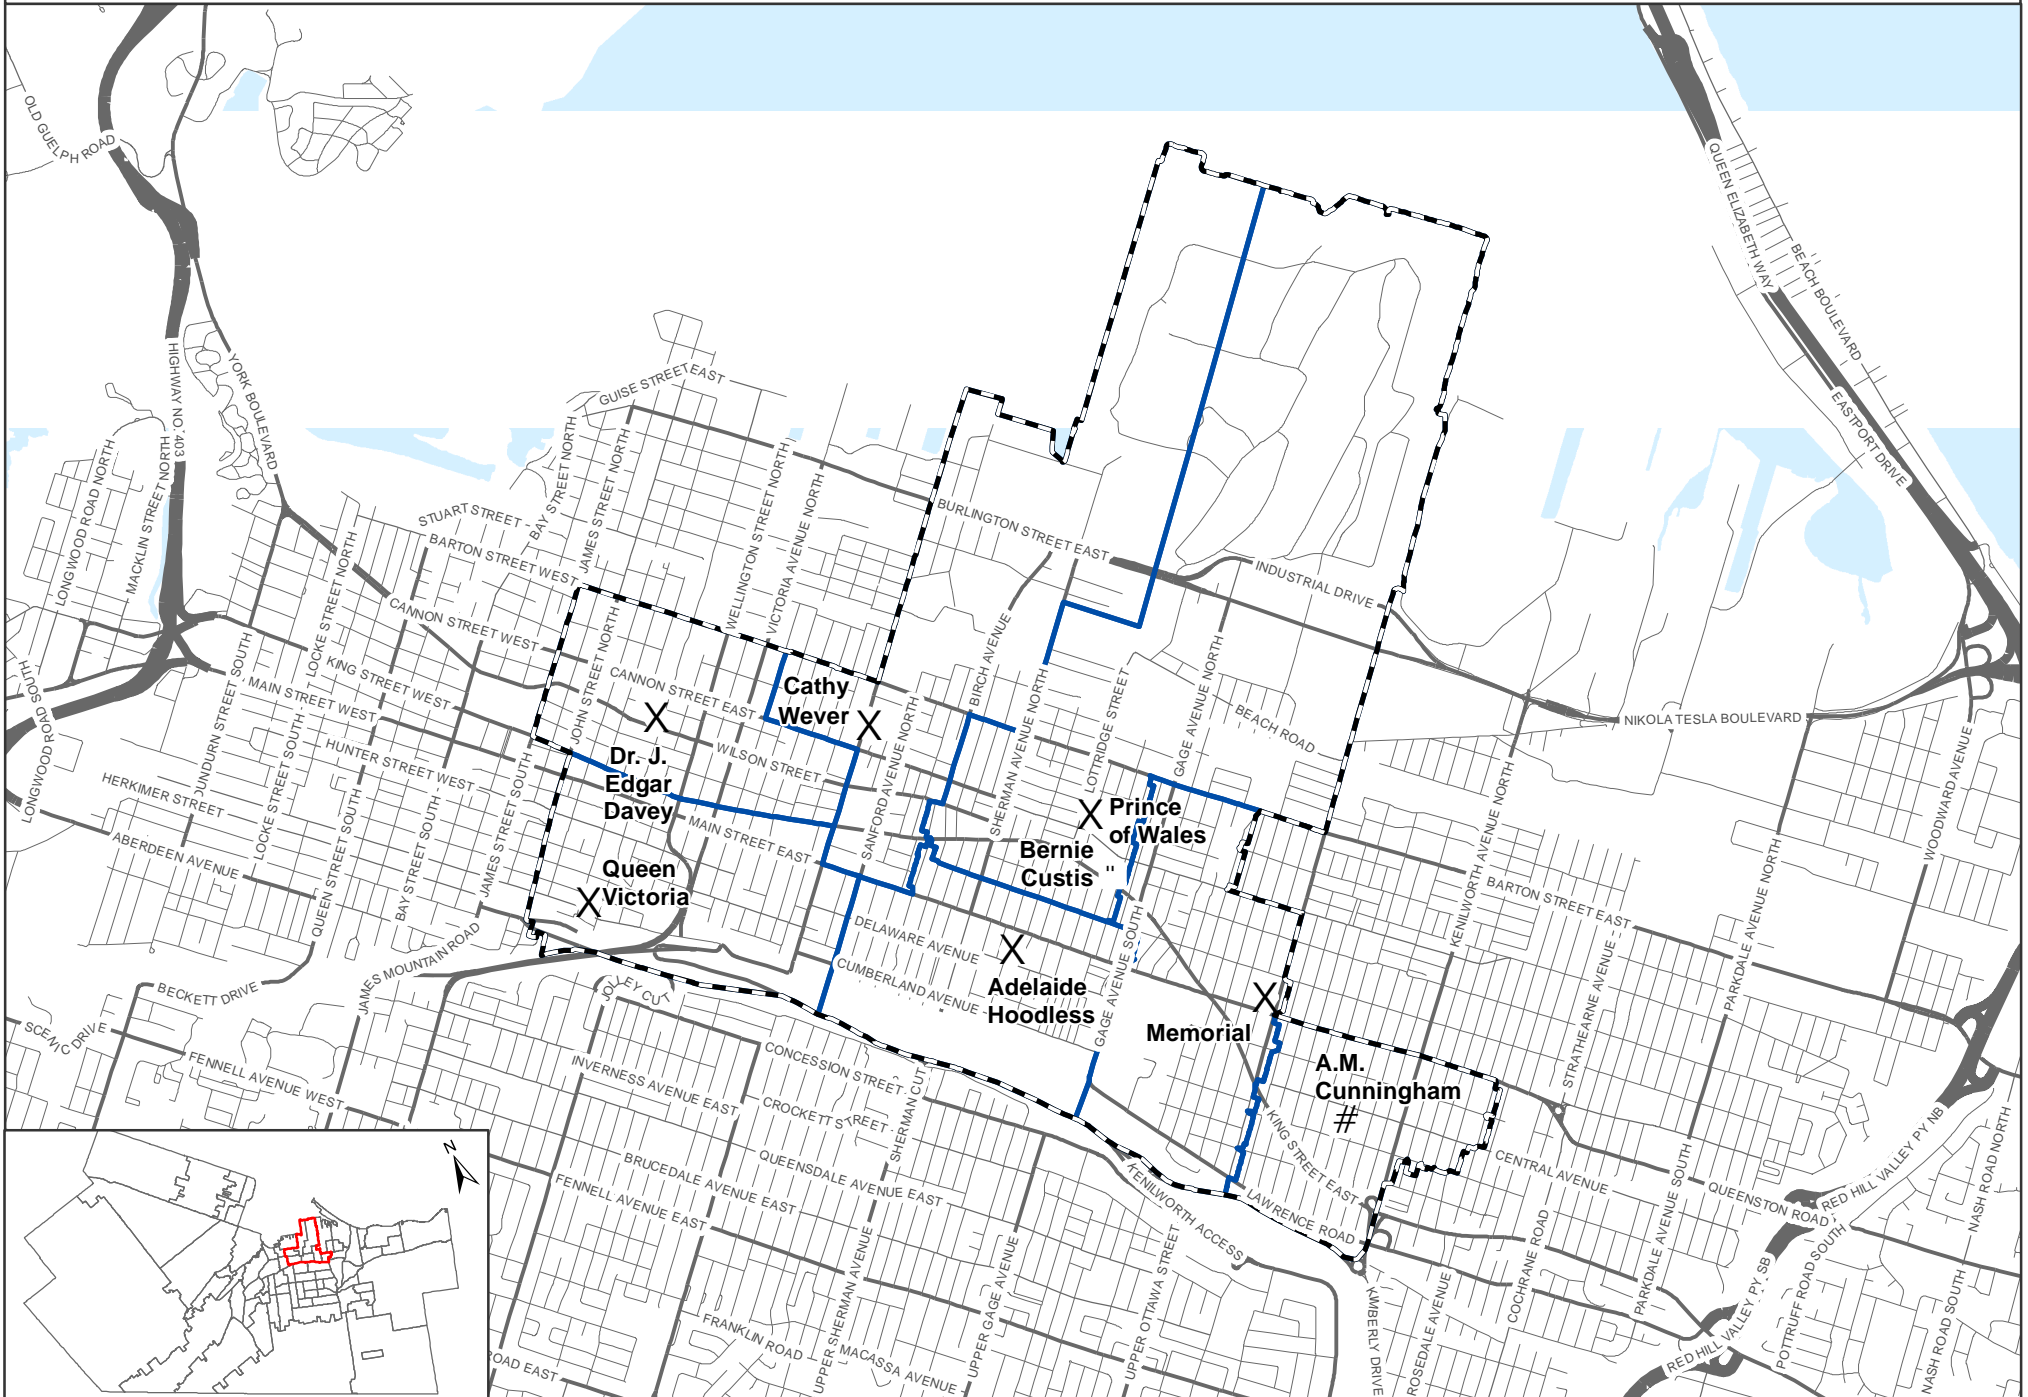

" Secondary

 Secondary Boundary

1055 King Street East

2024

# Bernie Custis Cluster Boundary

# Jr. Elementary School    X Elementary School    " Secondary School     Elementary Boundary     Secondary Boundary

1:902,134.76

2024