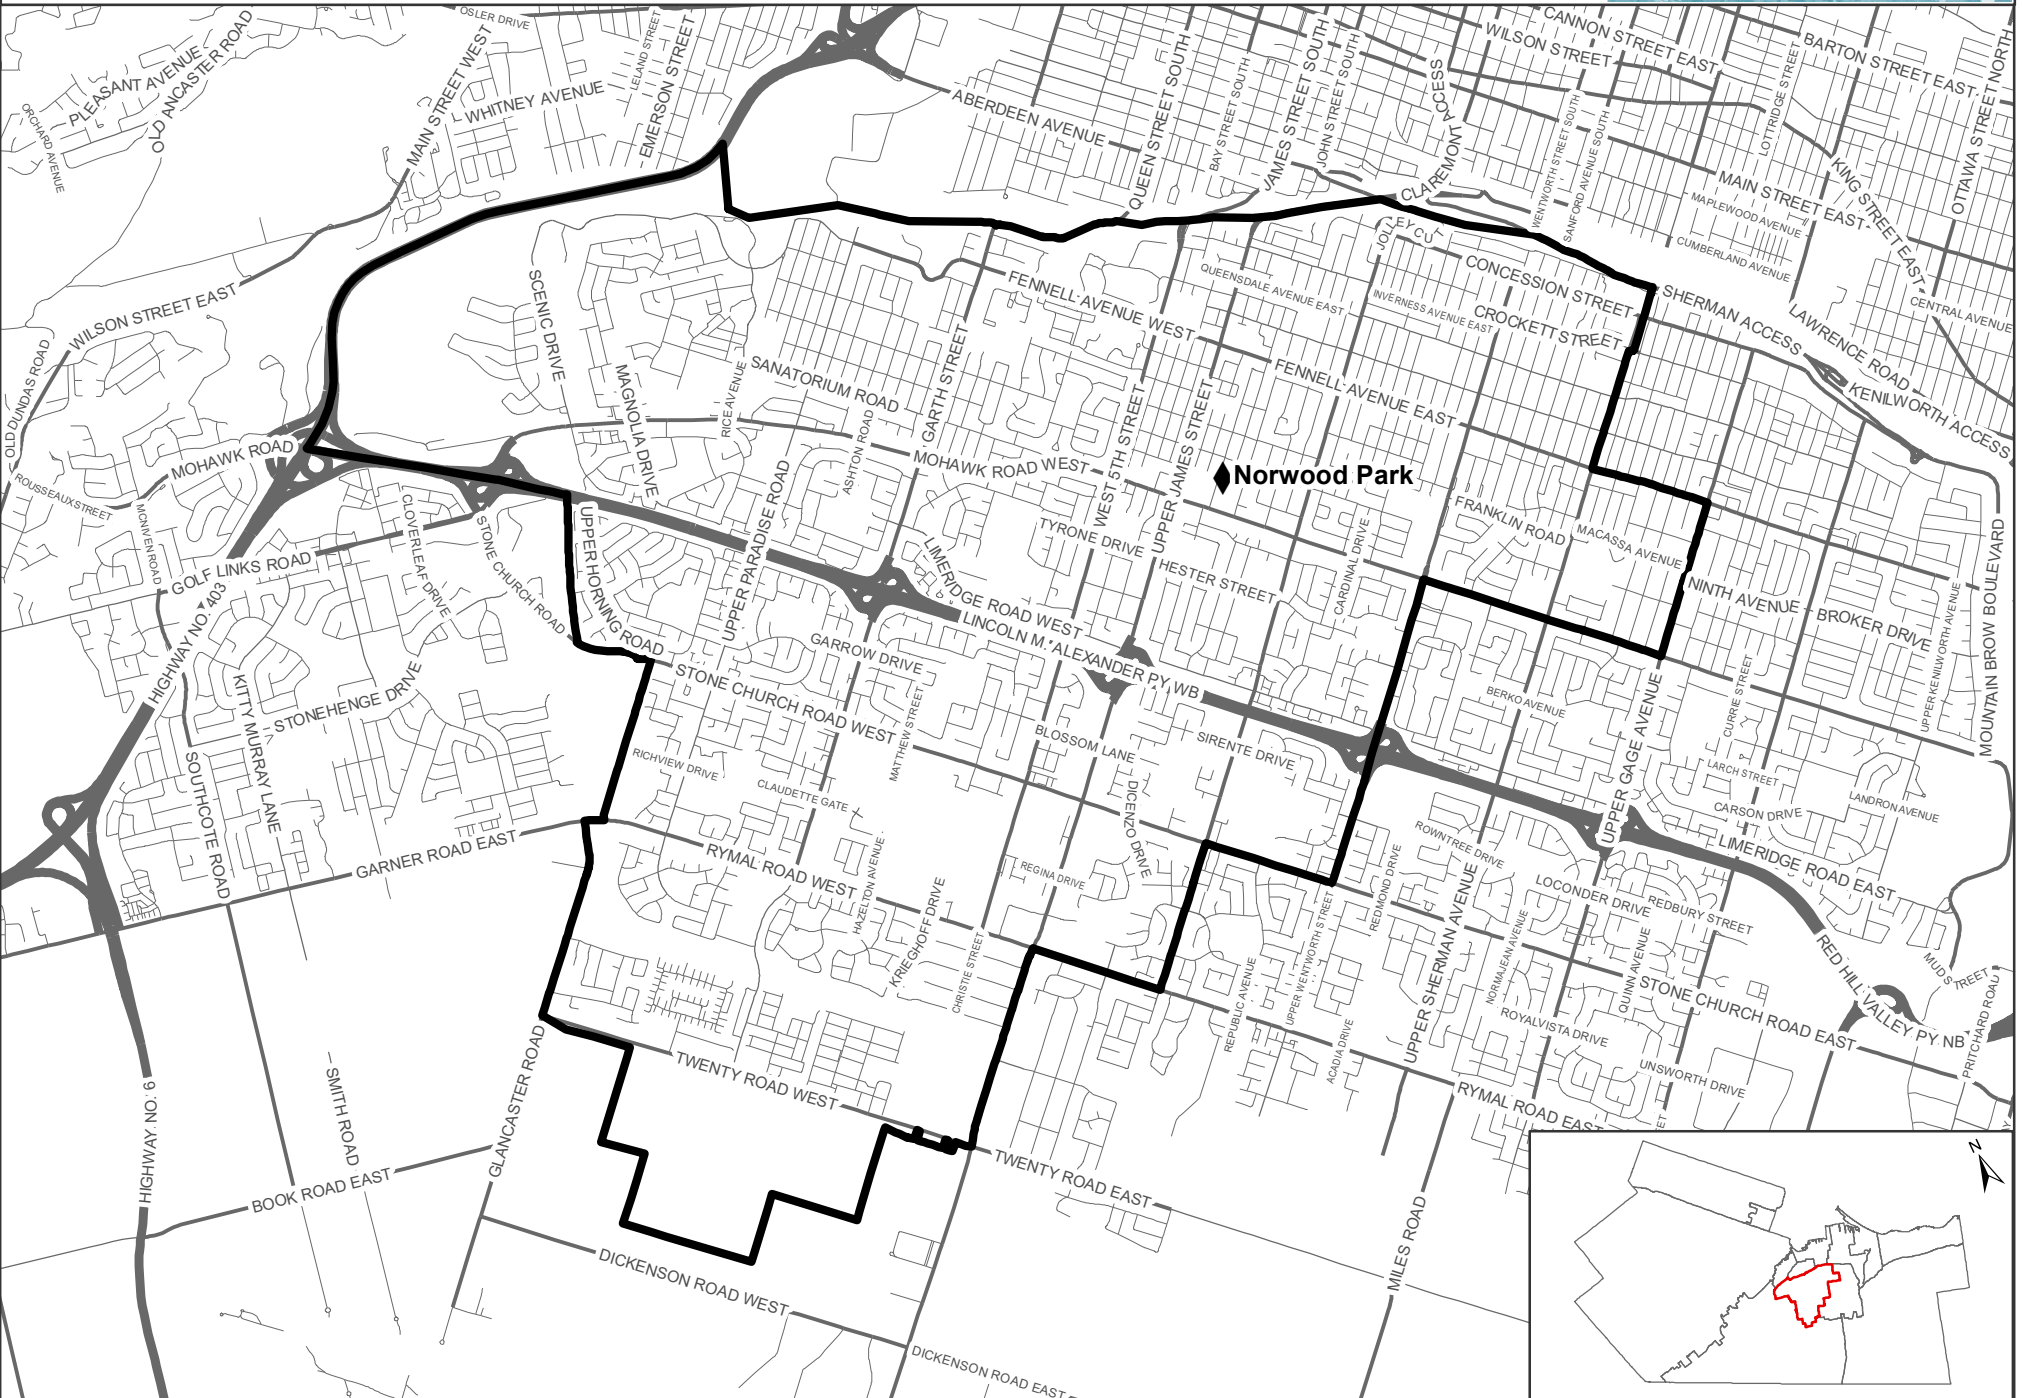

# Norwood Park French Immersion Boundary

## French Immersion Grades 1-8

◆ Elementary School    □ FI Boundary

165 Terrace Drive

2024