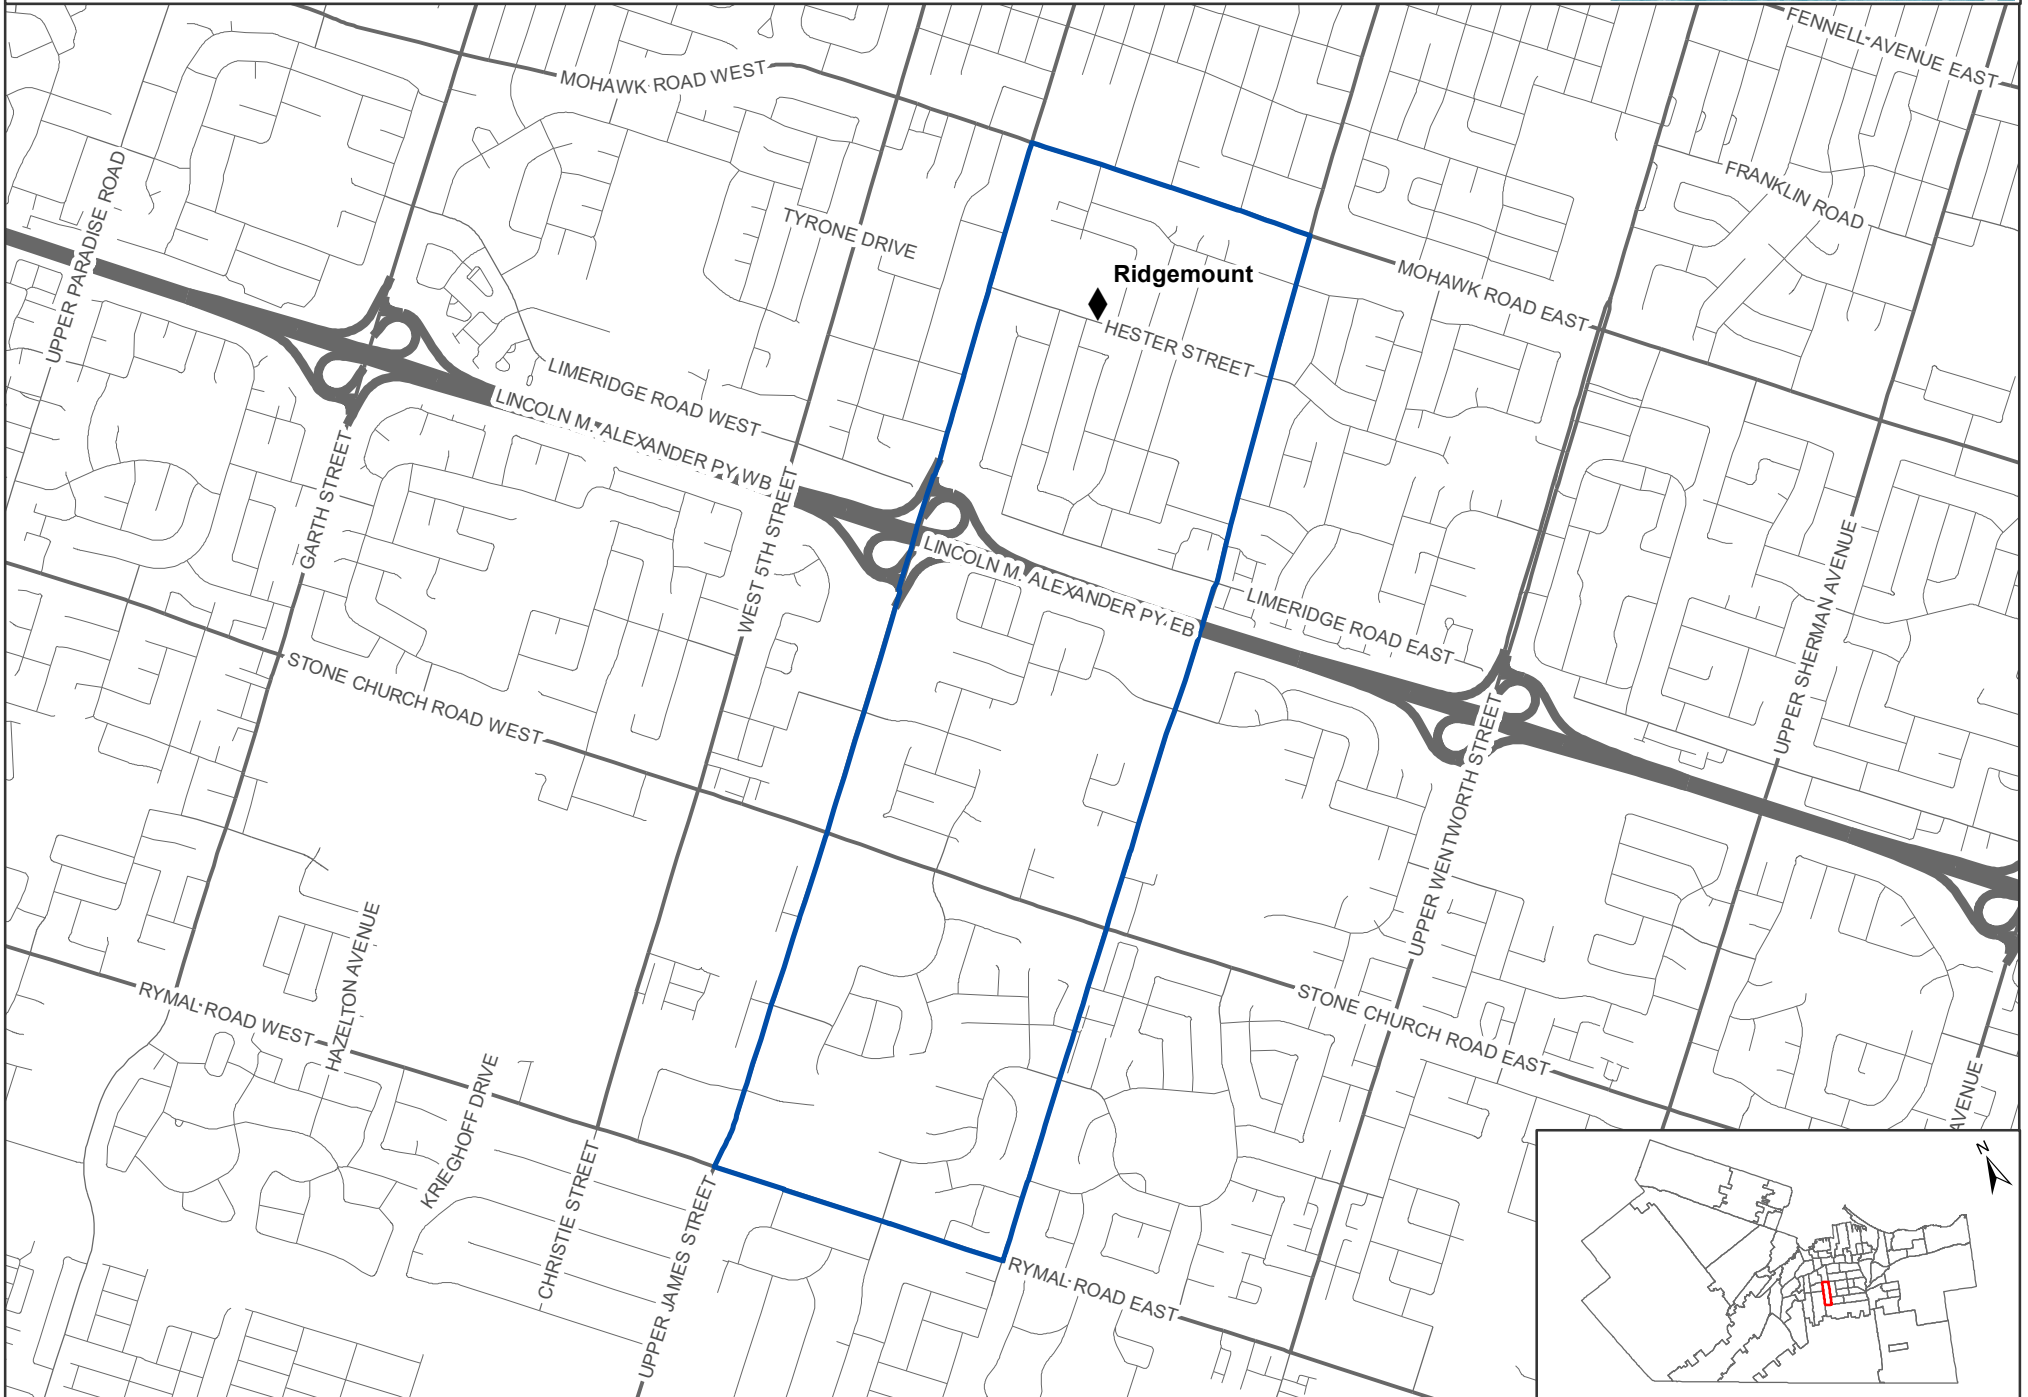

Ridgemount Boundary

Grades JK-8

◆ Elementary

▭ Elementary Boundary

65 Hester Street

0 0.175 0.35 0.7 1.05 1.4 Kilometers

2022