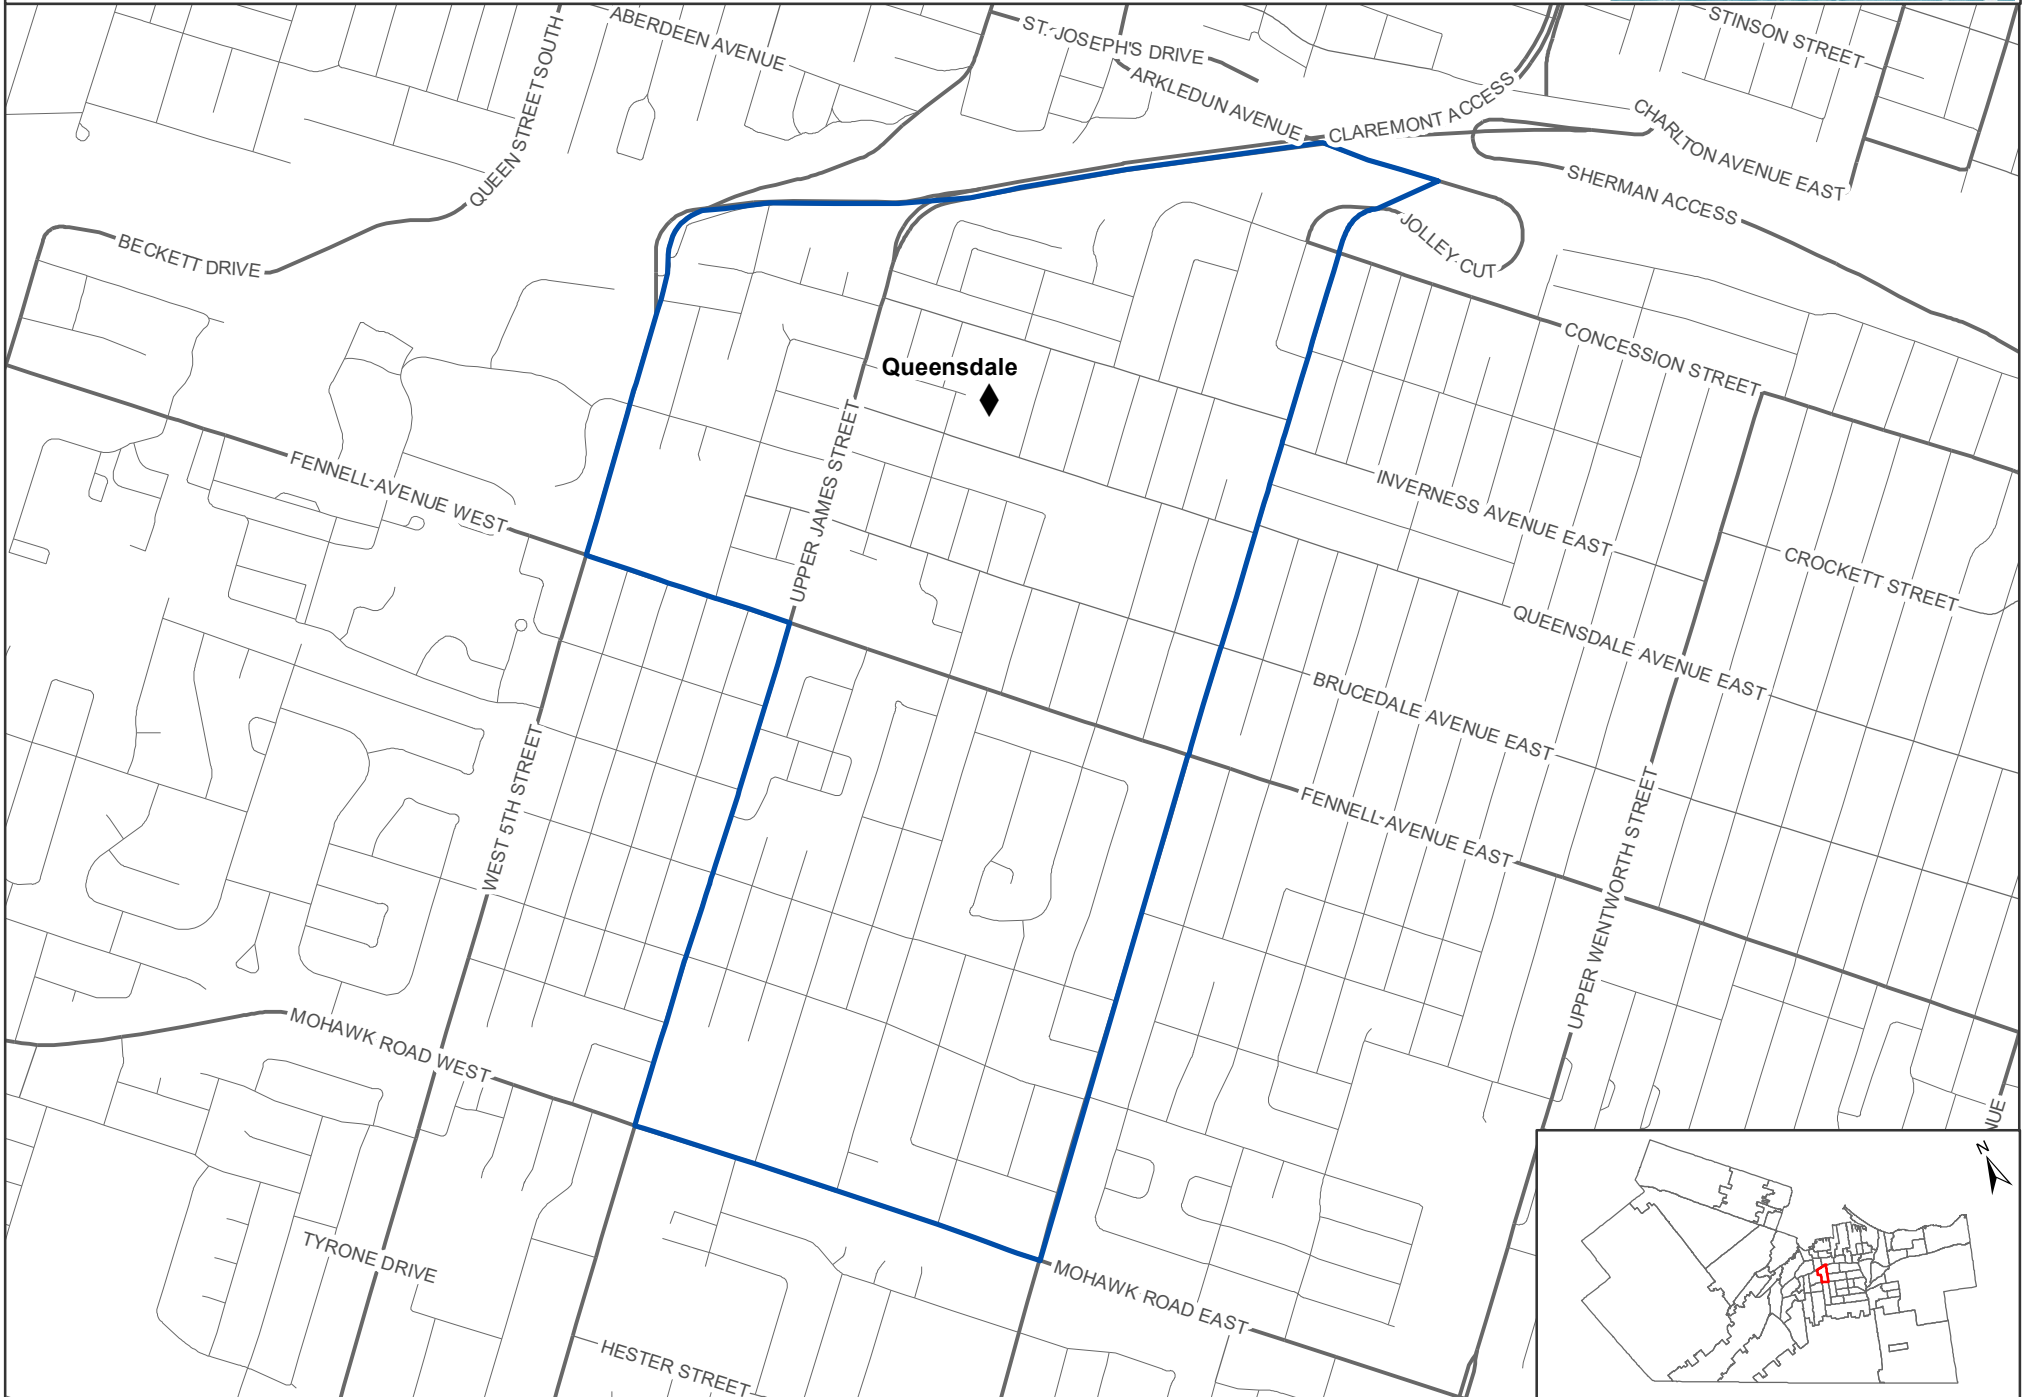

Queensdale Boundary

Grades JK-8

◆ Elementary

□ Elementary Boundary

67 Queensdale Avenue East

0 0.125 0.25 0.5 0.75 1 Kilometers

2022