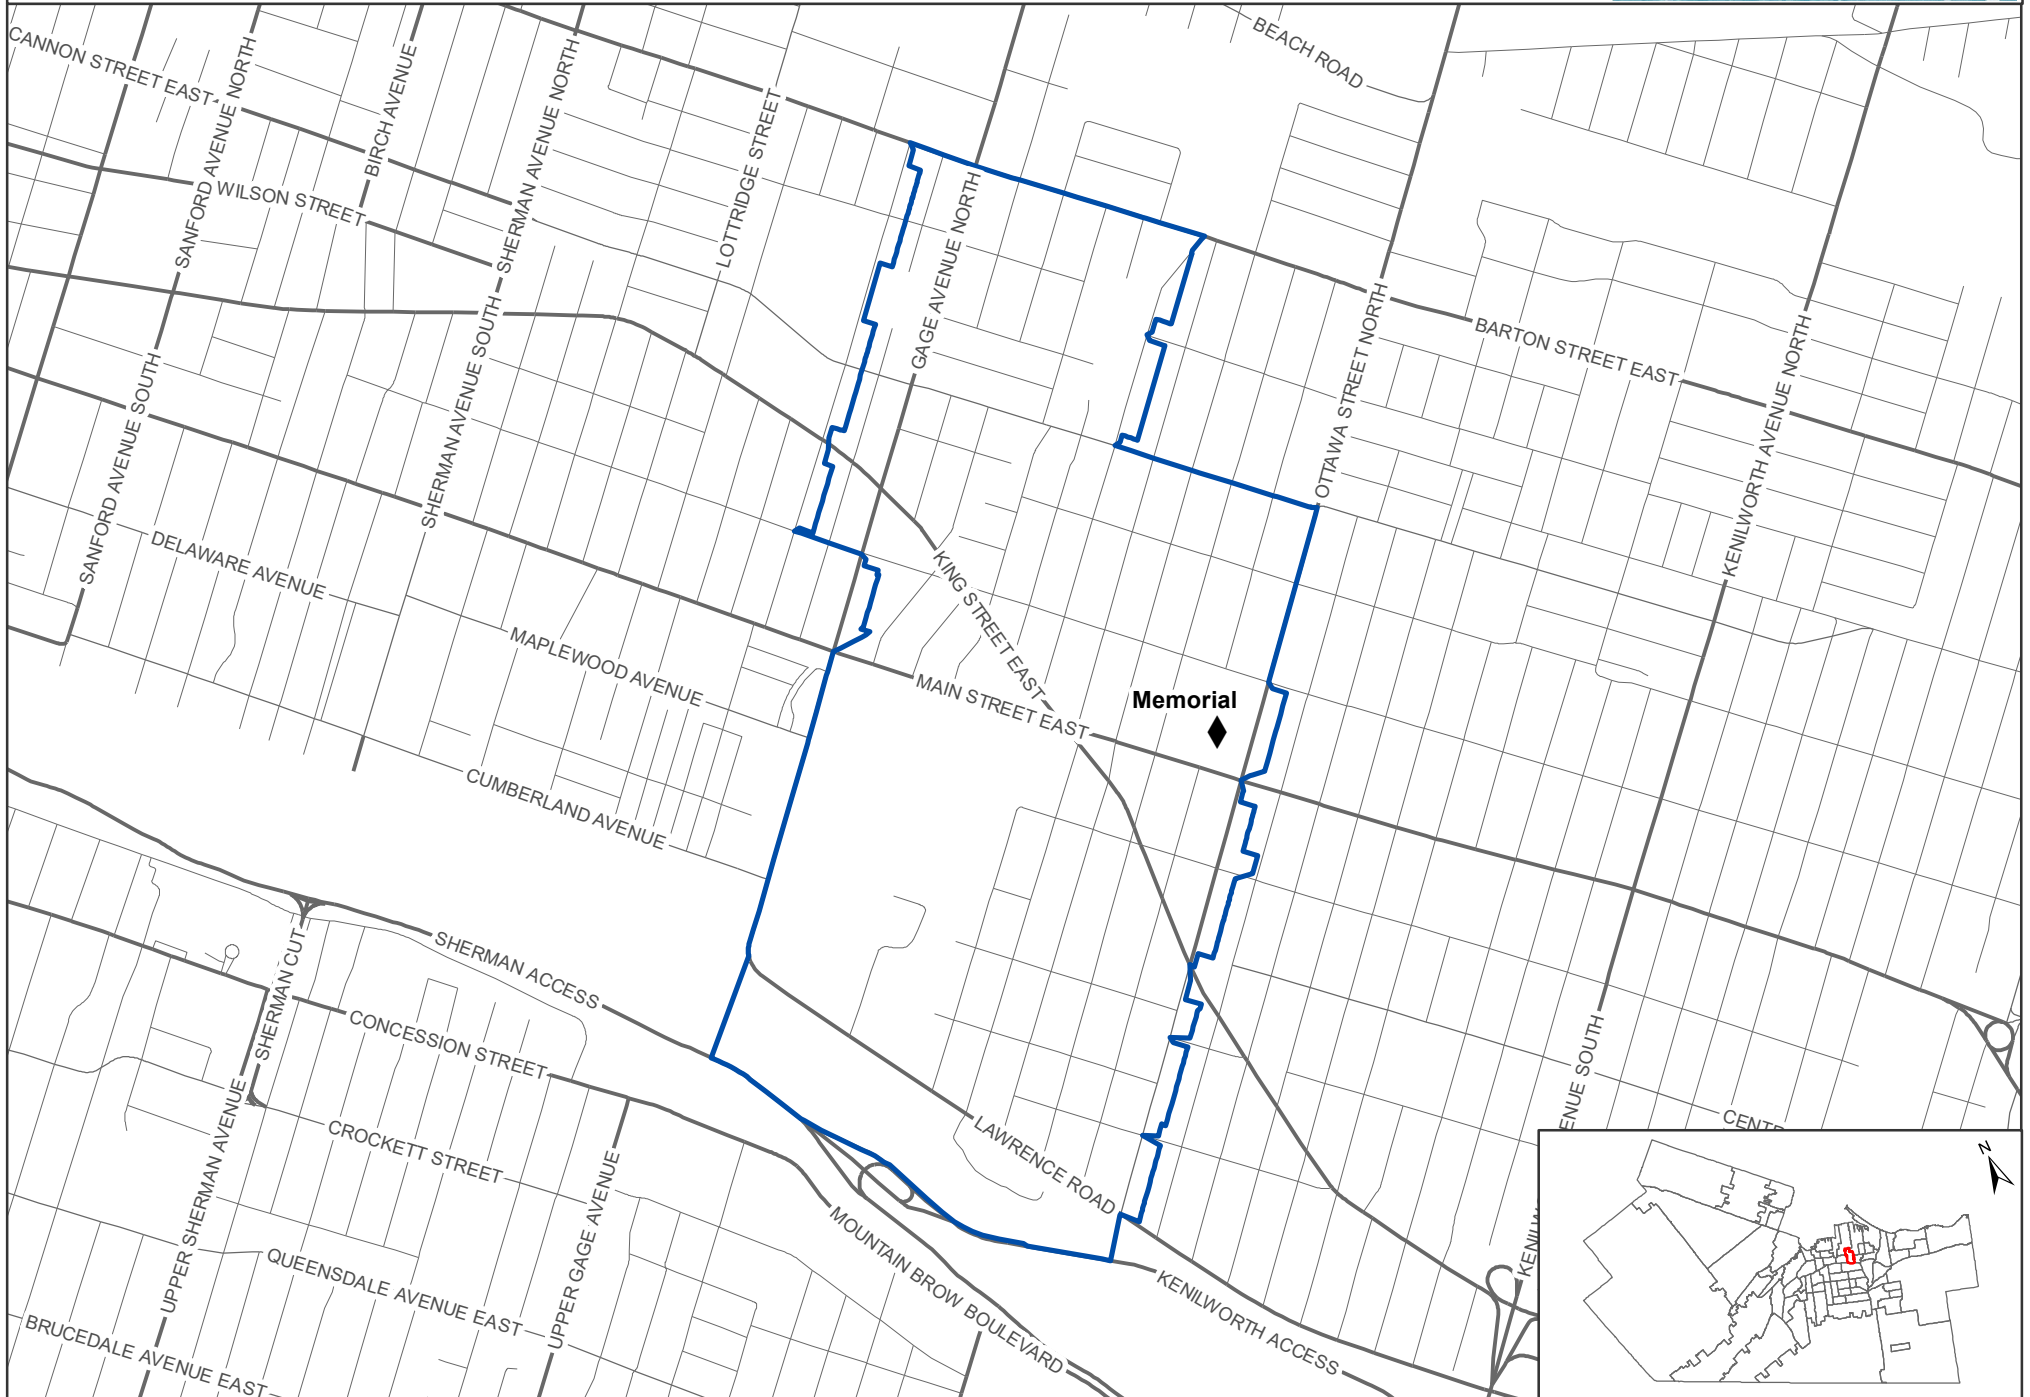

Memorial Boundary

Grades JK-8

◆ Elementary

□ Elementary Boundary

1175 Main Street East

0 0.125 0.25 0.5 0.75 1 Kilometers

2022