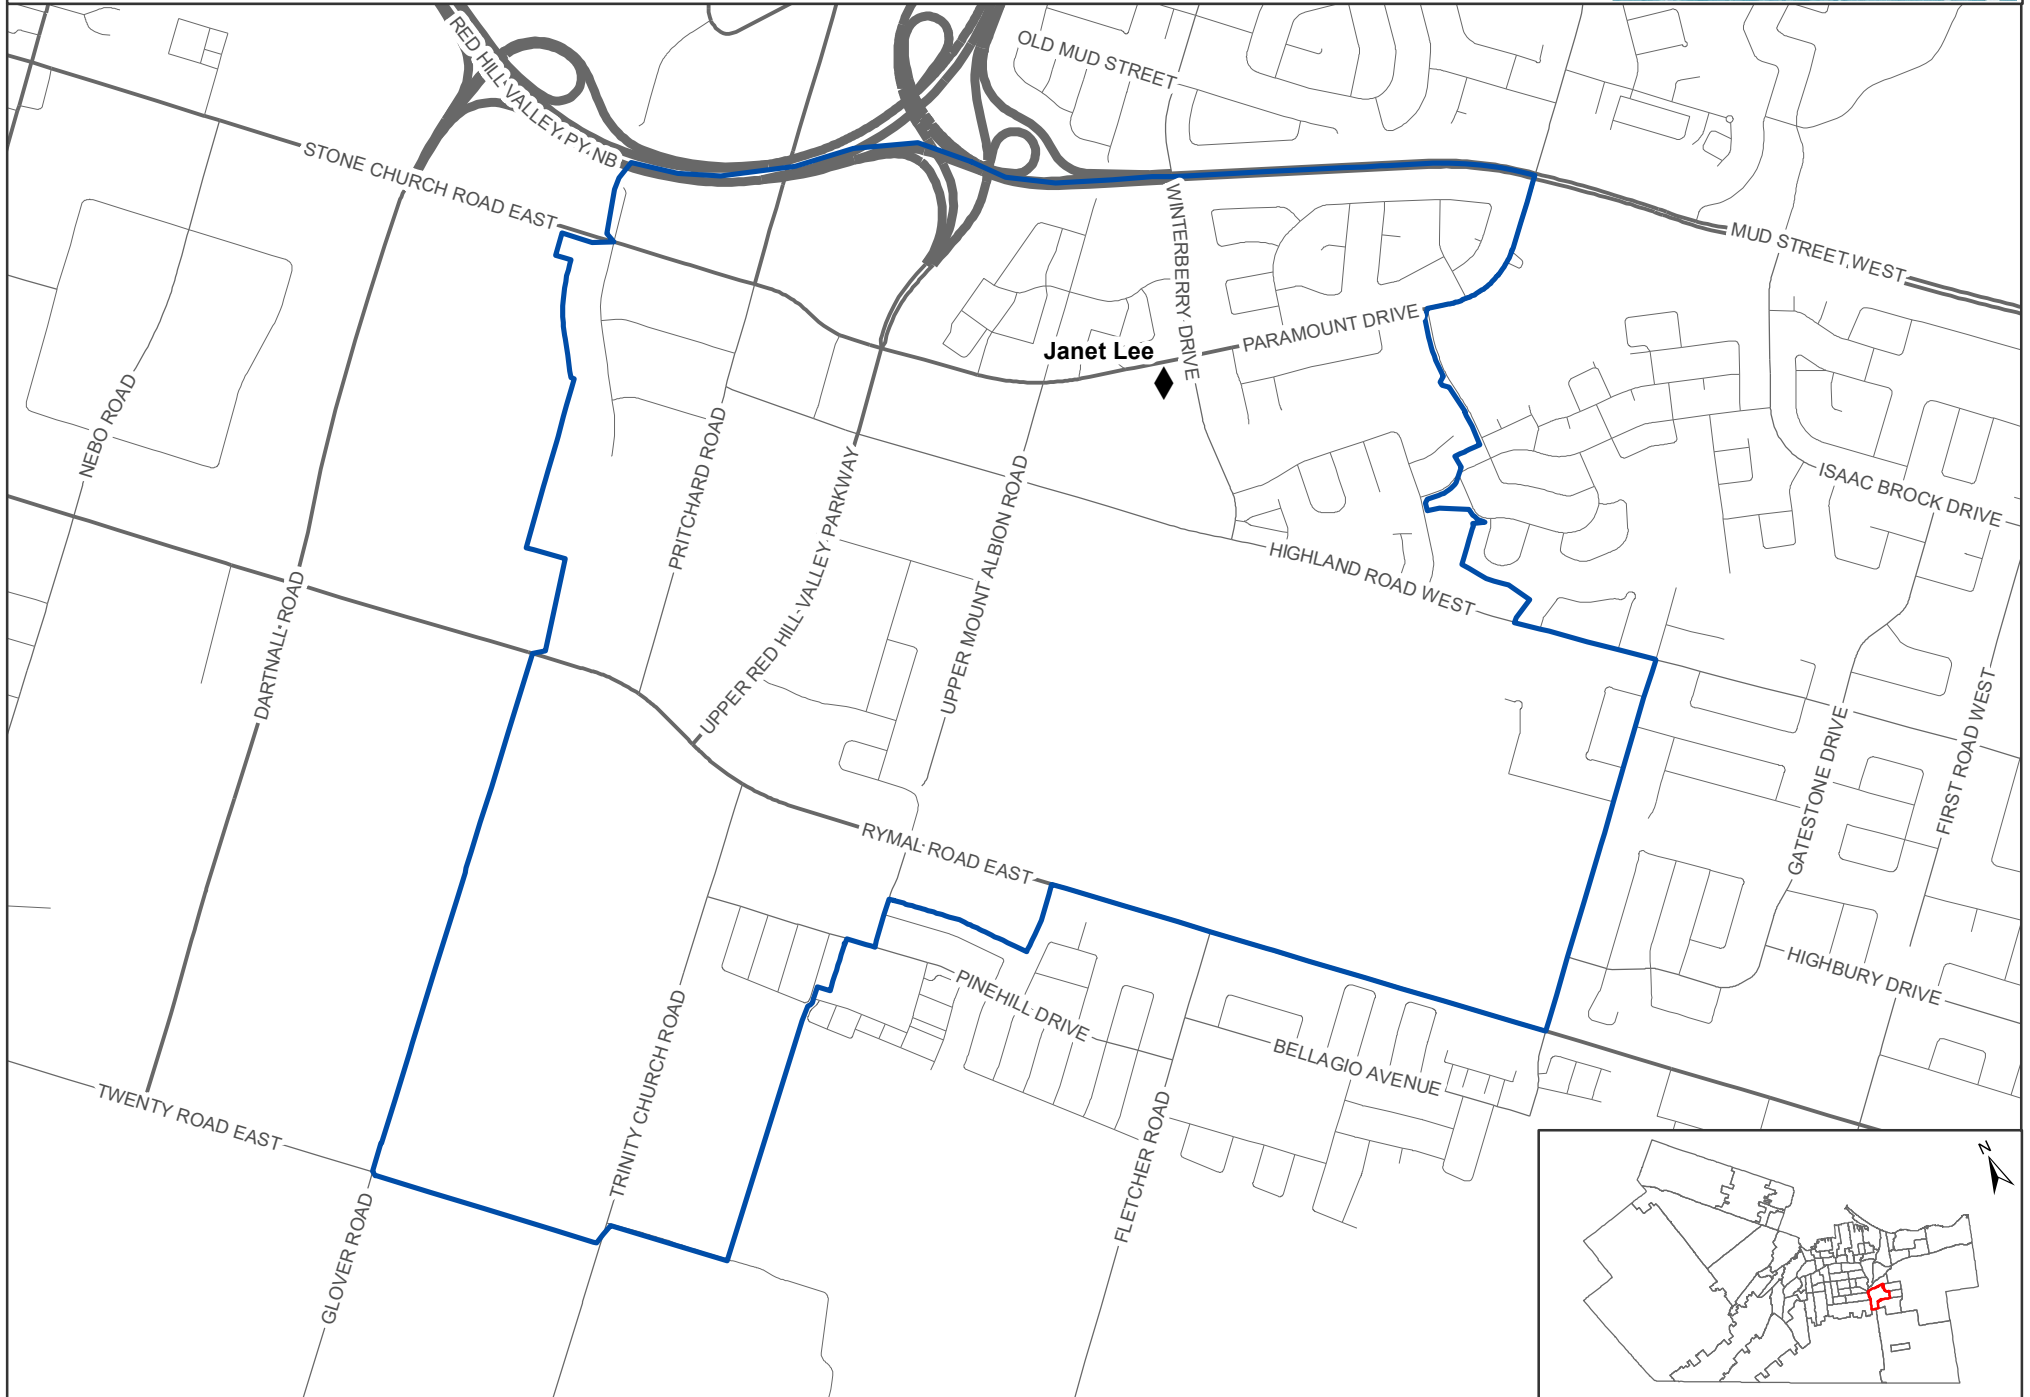

Janet Lee Boundary

Grades JK-8

Janet Lee

◆ Elementary

□ Elementary Boundary

291 Winterberry Drive

2022