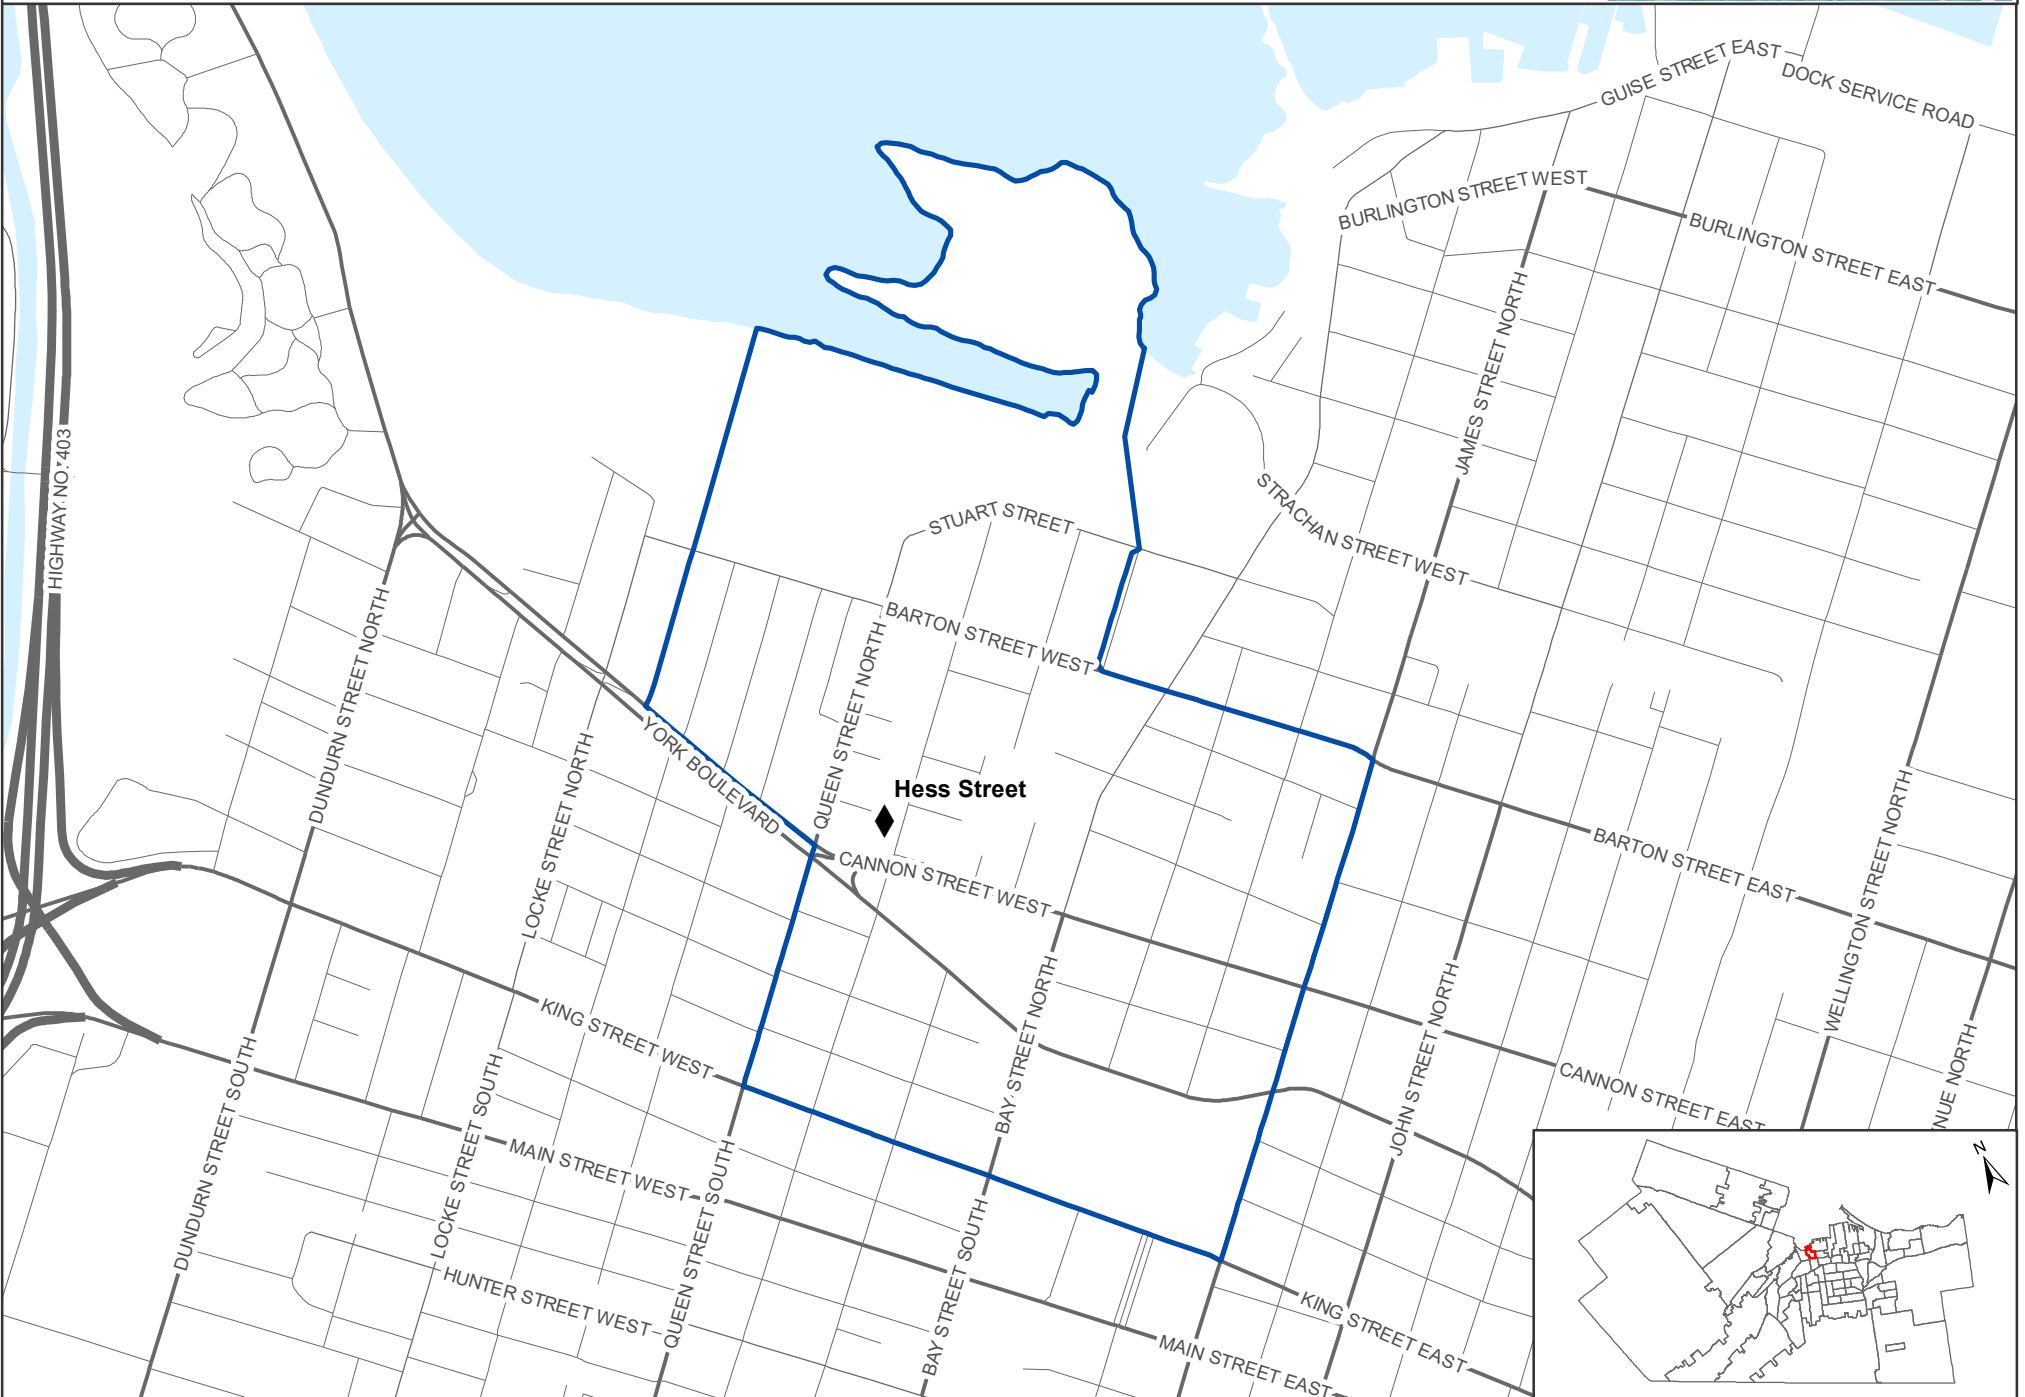

# Hess Street Boundary

Grades JK-8

◆ Elementary

□ Elementary Boundary

107 Hess Street North

0 0.1 0.2 0.4 0.6 0.8 Kilometers

2022