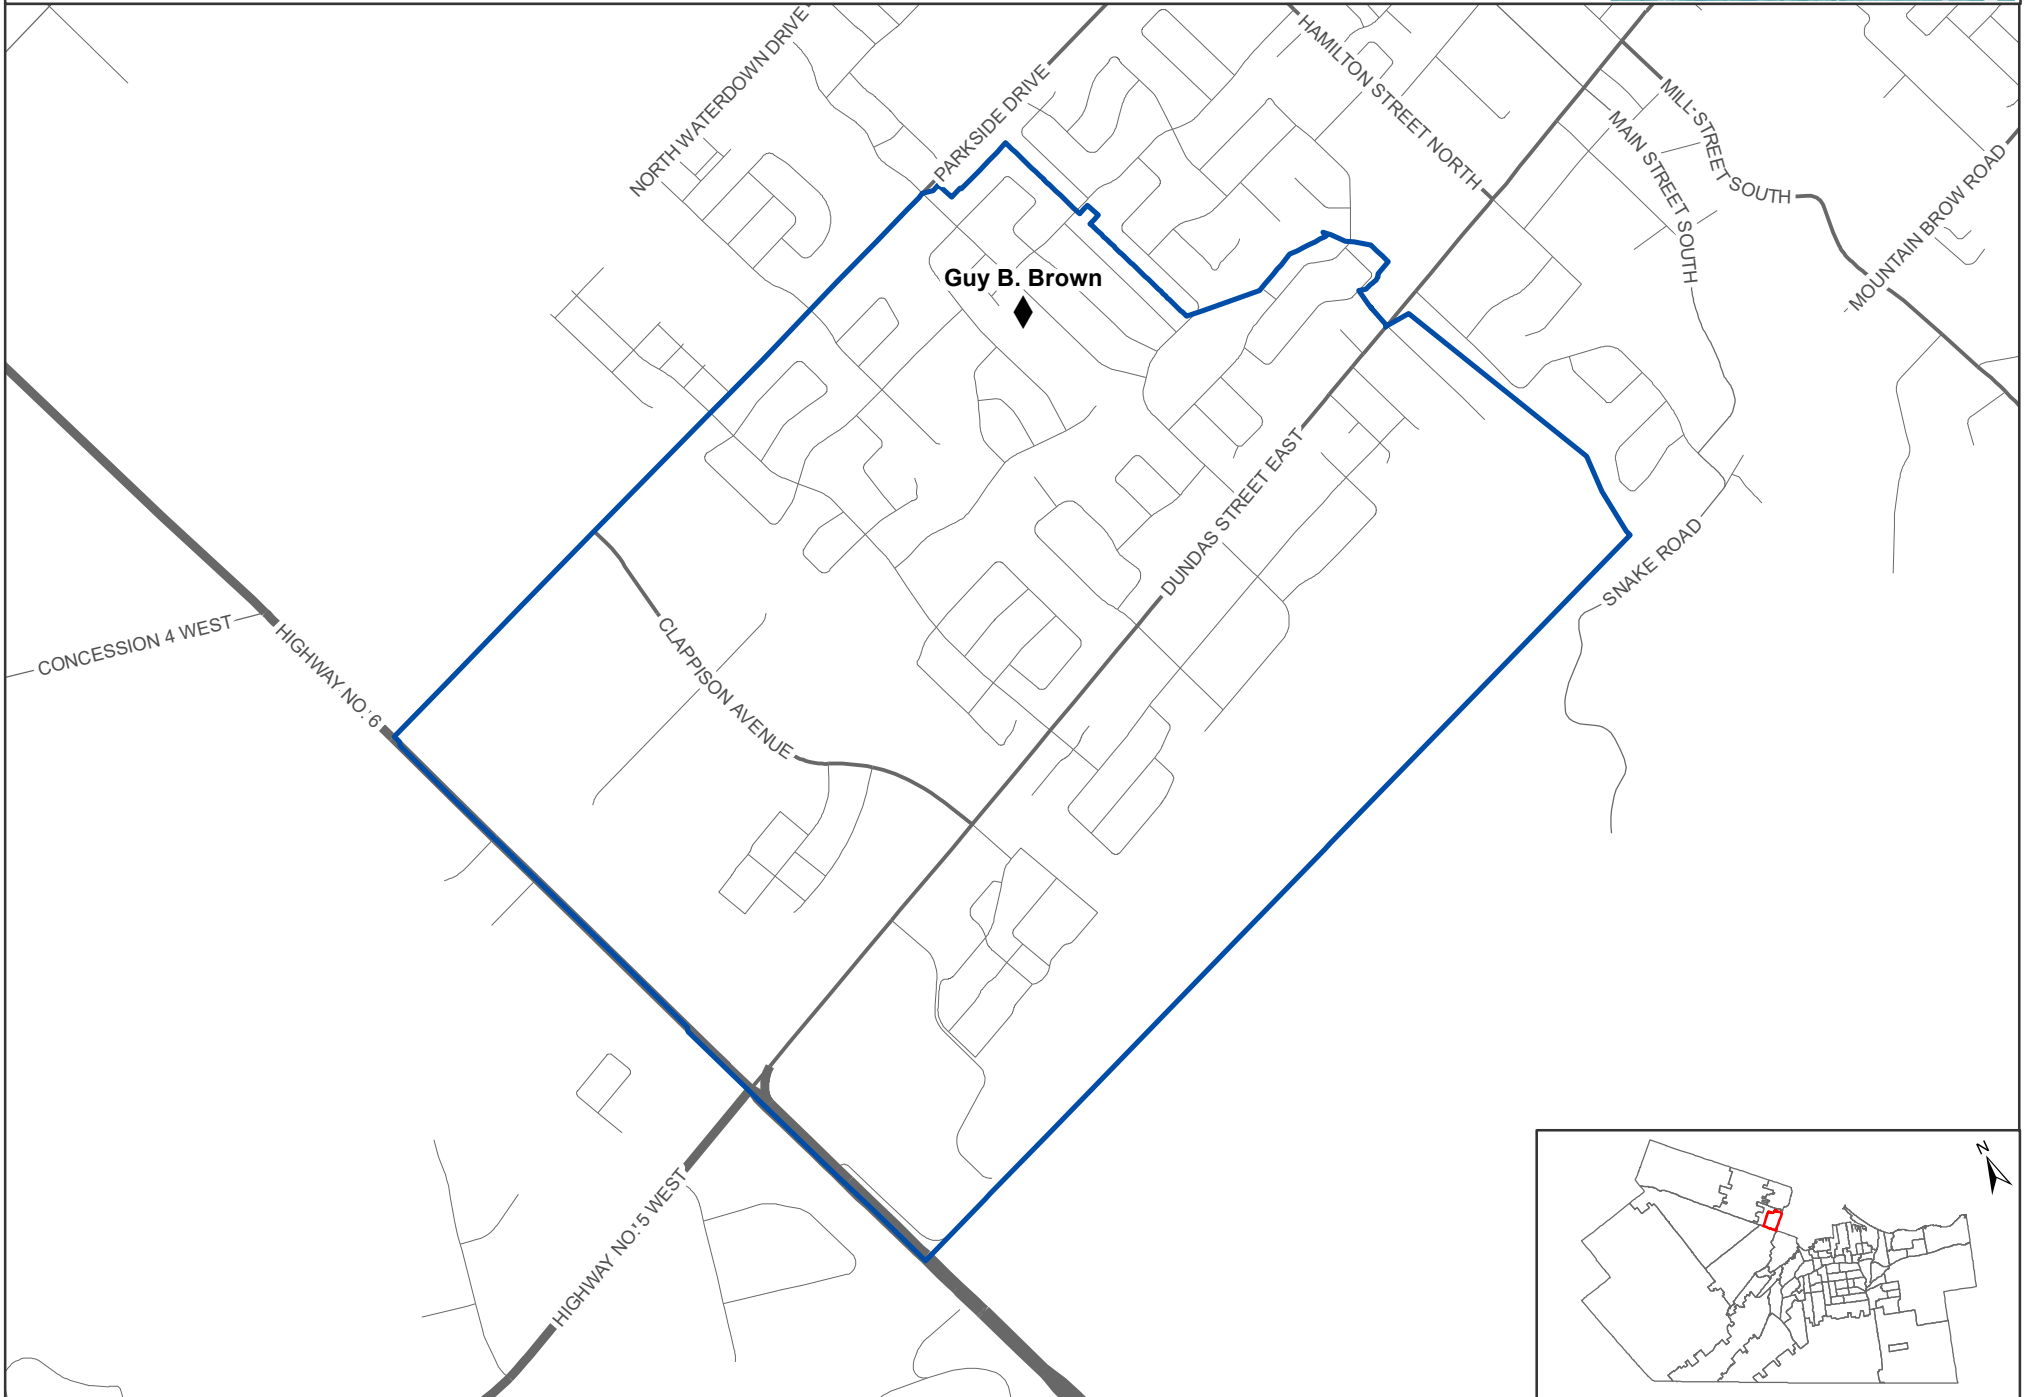

Guy B. Brown Boundary

Grades JK-8

◆ Elementary

▭ Elementary Boundary

55 Braeheid Avenue

0 0.15 0.3 0.6 0.9 1.2 Kilometers

2022