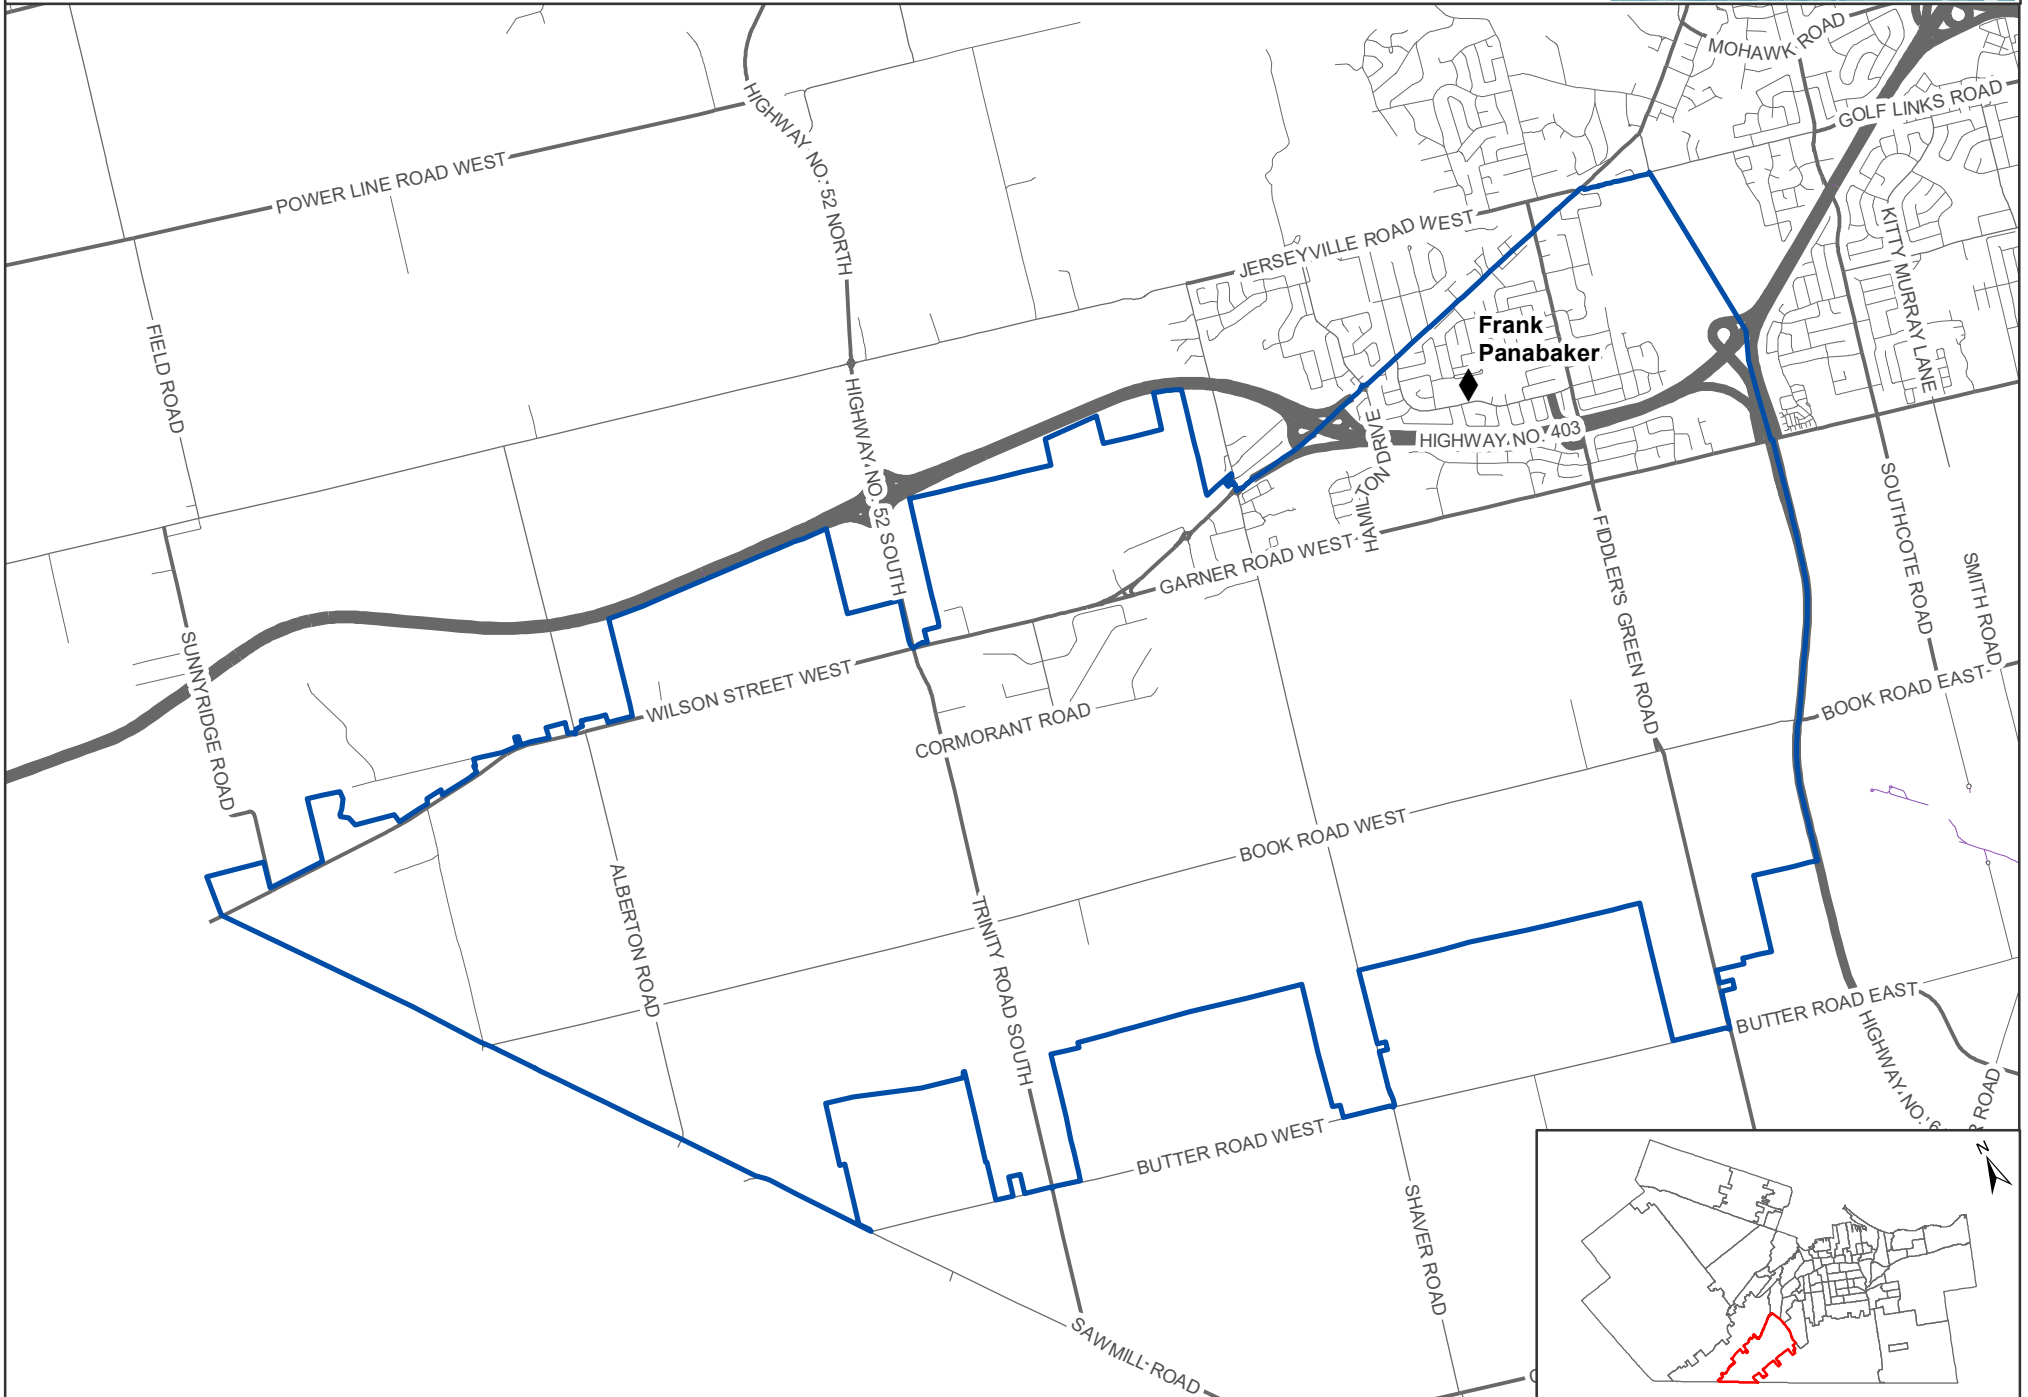

Frank Panabaker Boundary

Grades JK-8

◆ Elementary

□ Elementary Boundary

295 Nakoma Road

0 0.475 0.95 1.9 2.85 3.8 Kilometers

2022