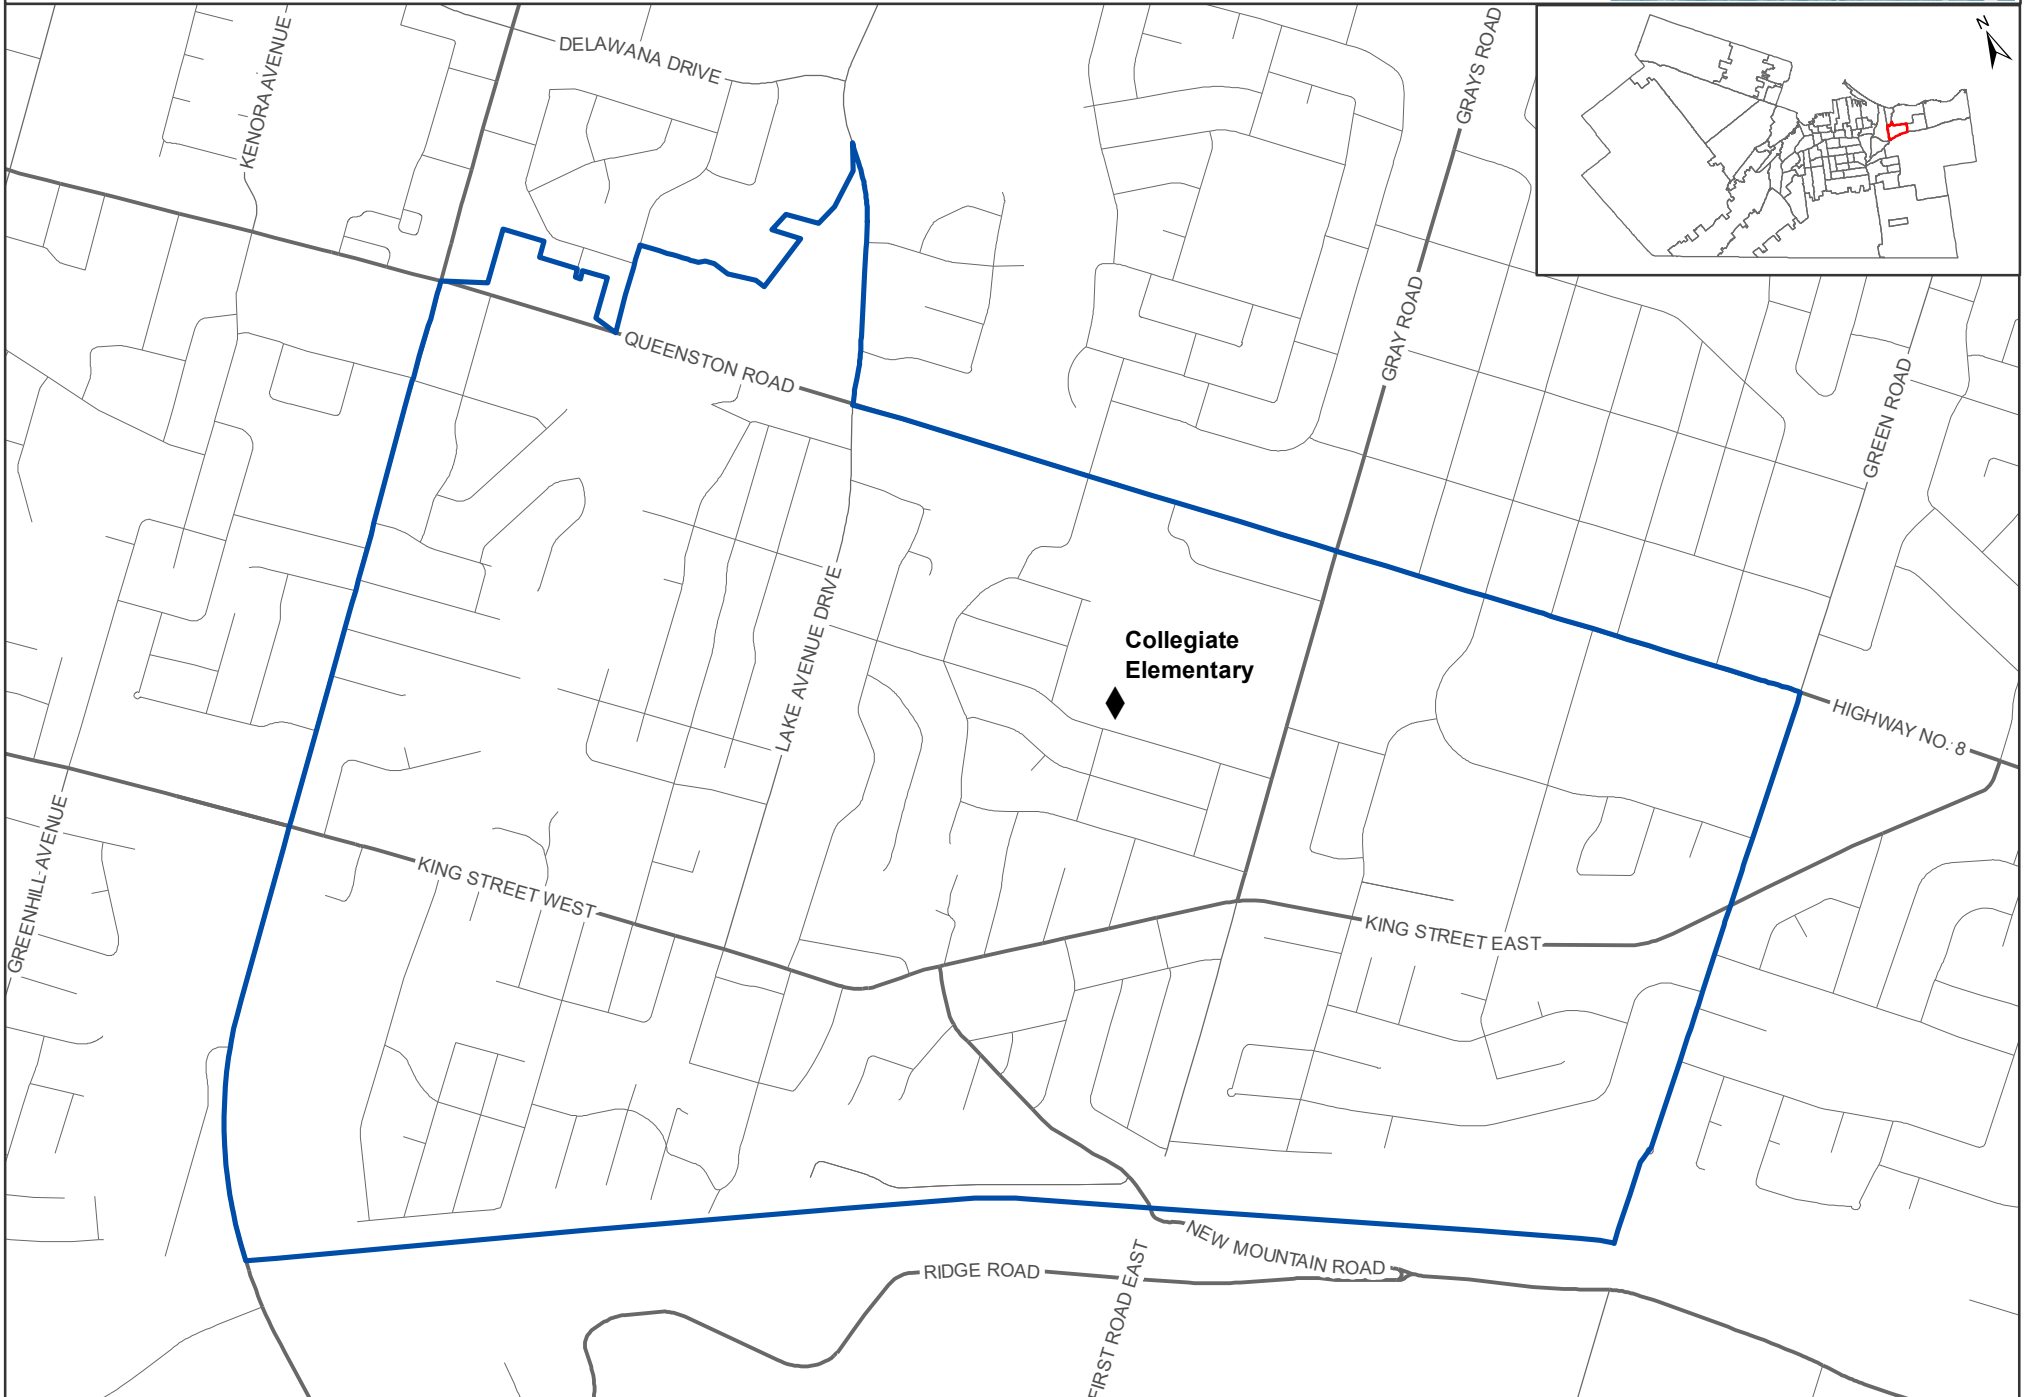

# Collegiate Elementary Boundary

Grades JK-8

◆ Elementary

□ Elementary Boundary

49 Collegiate Avenue

0 0.125 0.25 0.5 0.75 1 Kilometers

2022