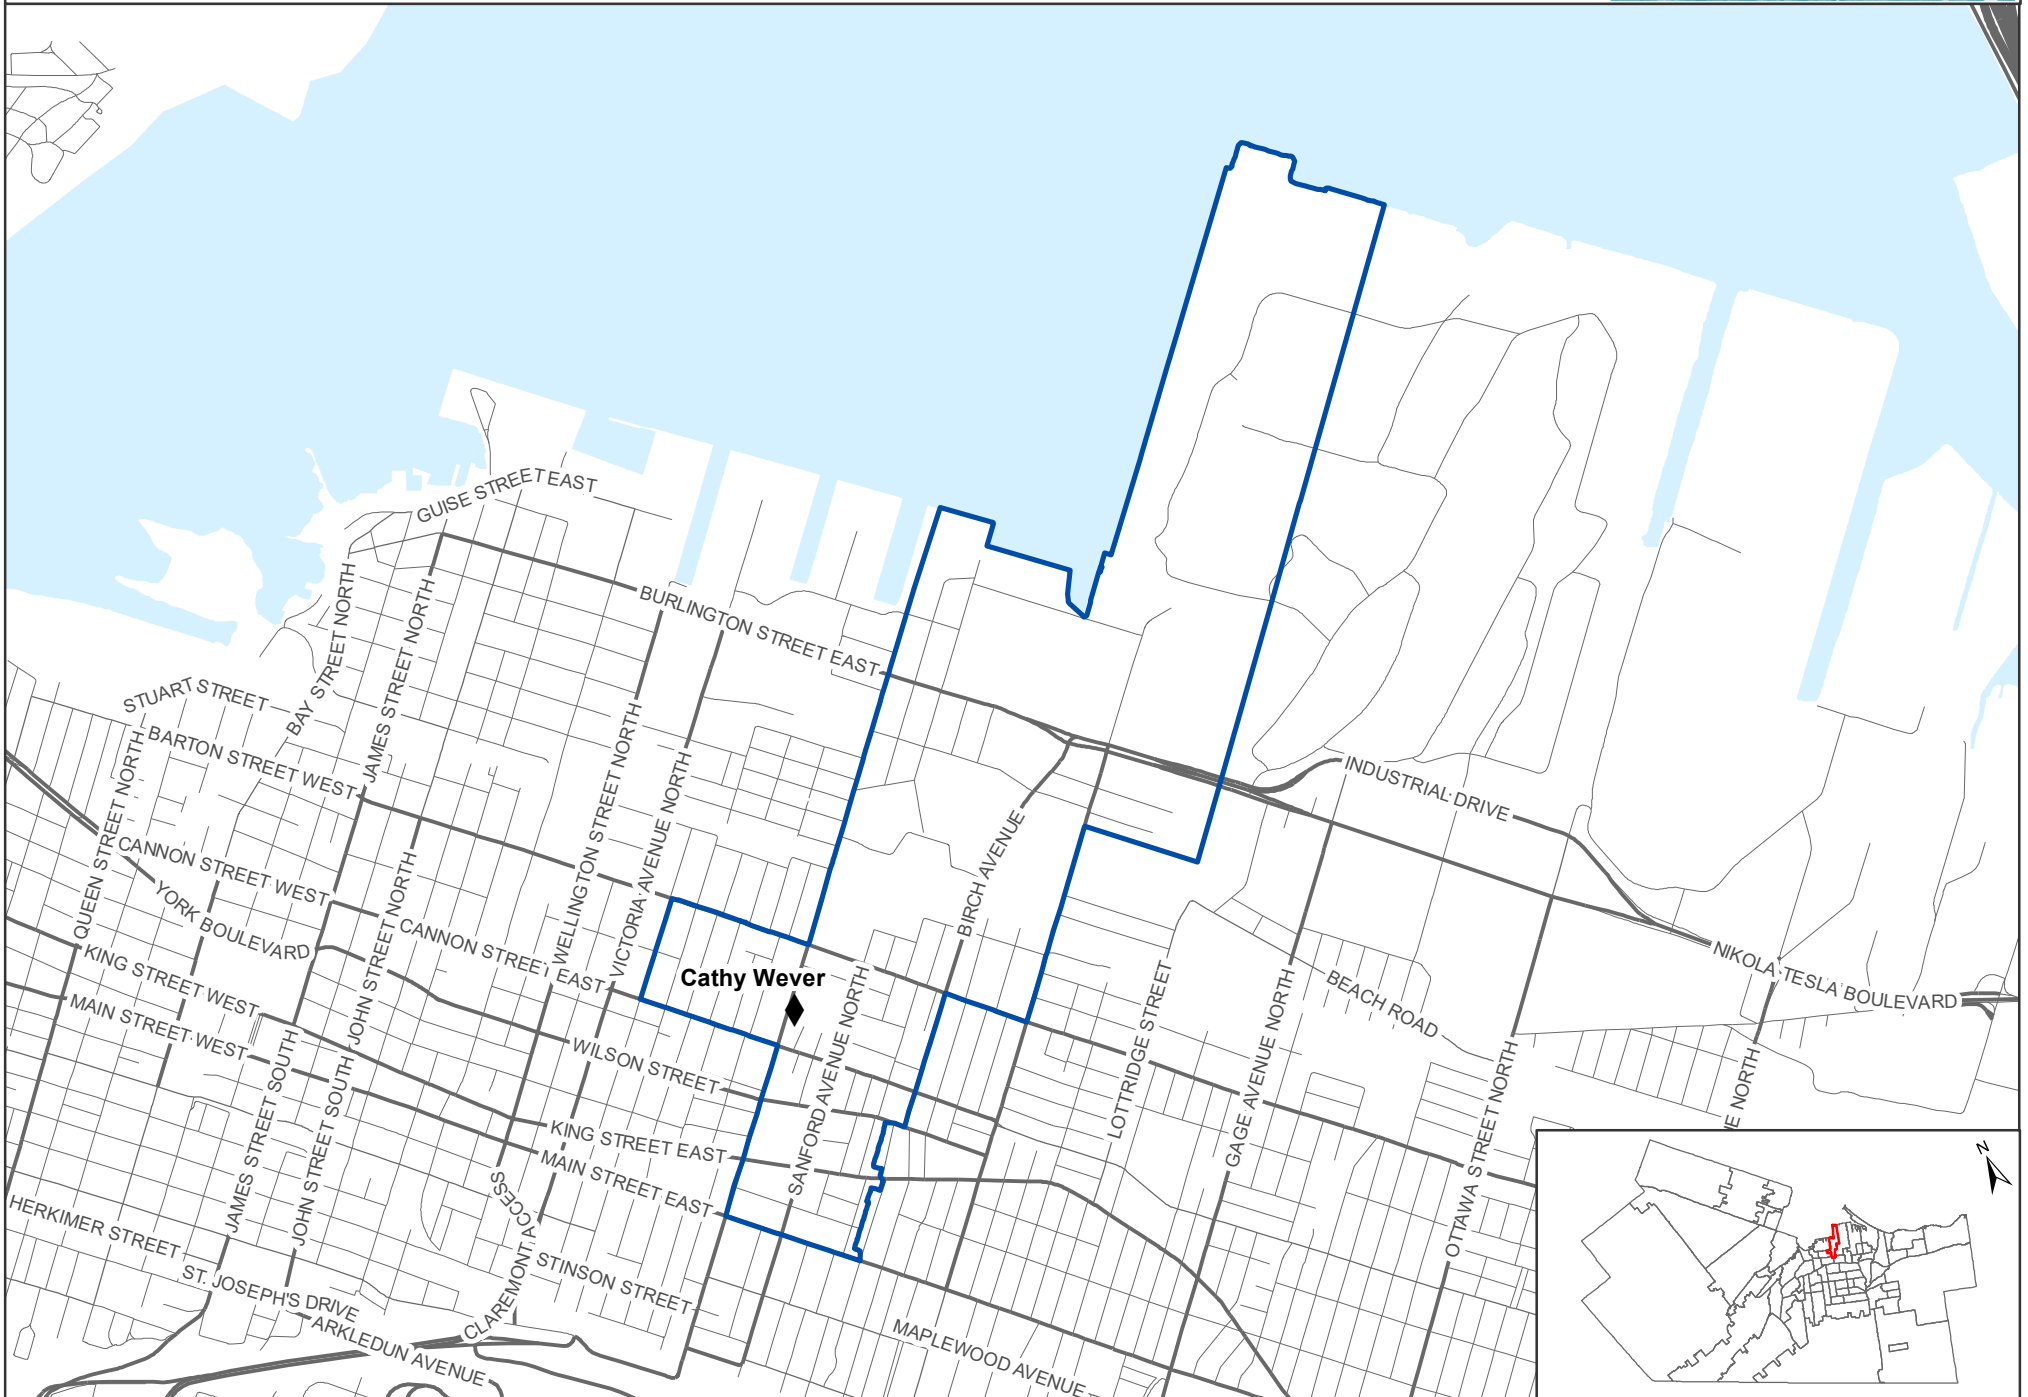

# Cathy Wever Boundary

Grades JK-8

◆ Elementary

▭ Elementary Boundary

160 Wentworth St. North

0 0.25 0.5 1 1.5 2 Kilometers

2022