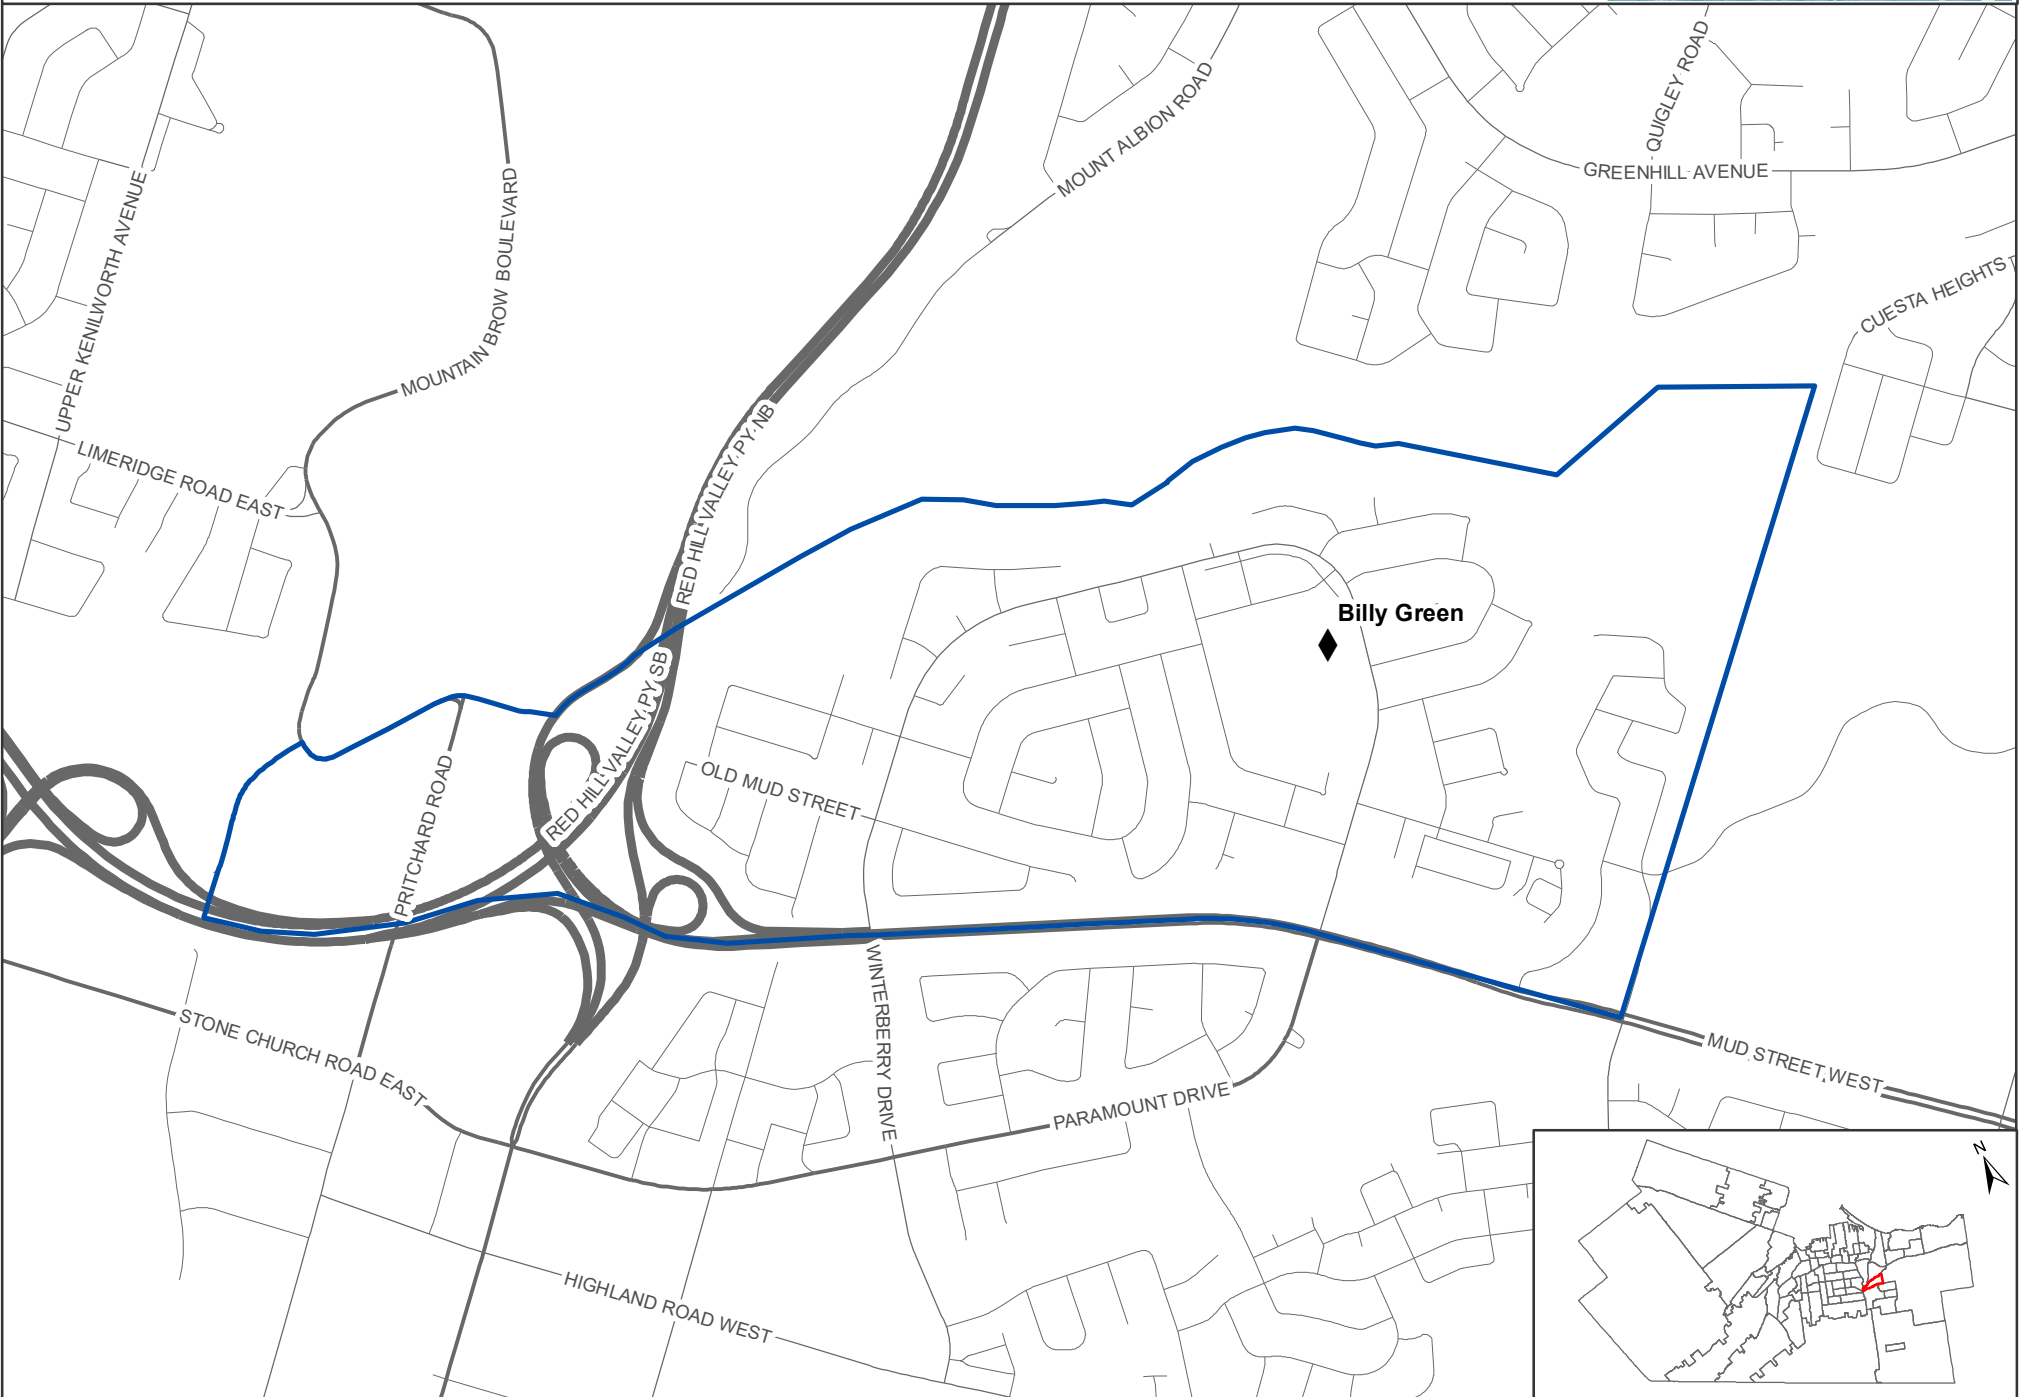

Billy Green Boundary

Grades JK-8

◆ Elementary

□ Elementary Boundary

105 Paramount Drive

0 0.125 0.25 0.5 0.75 1 Kilometers

2022