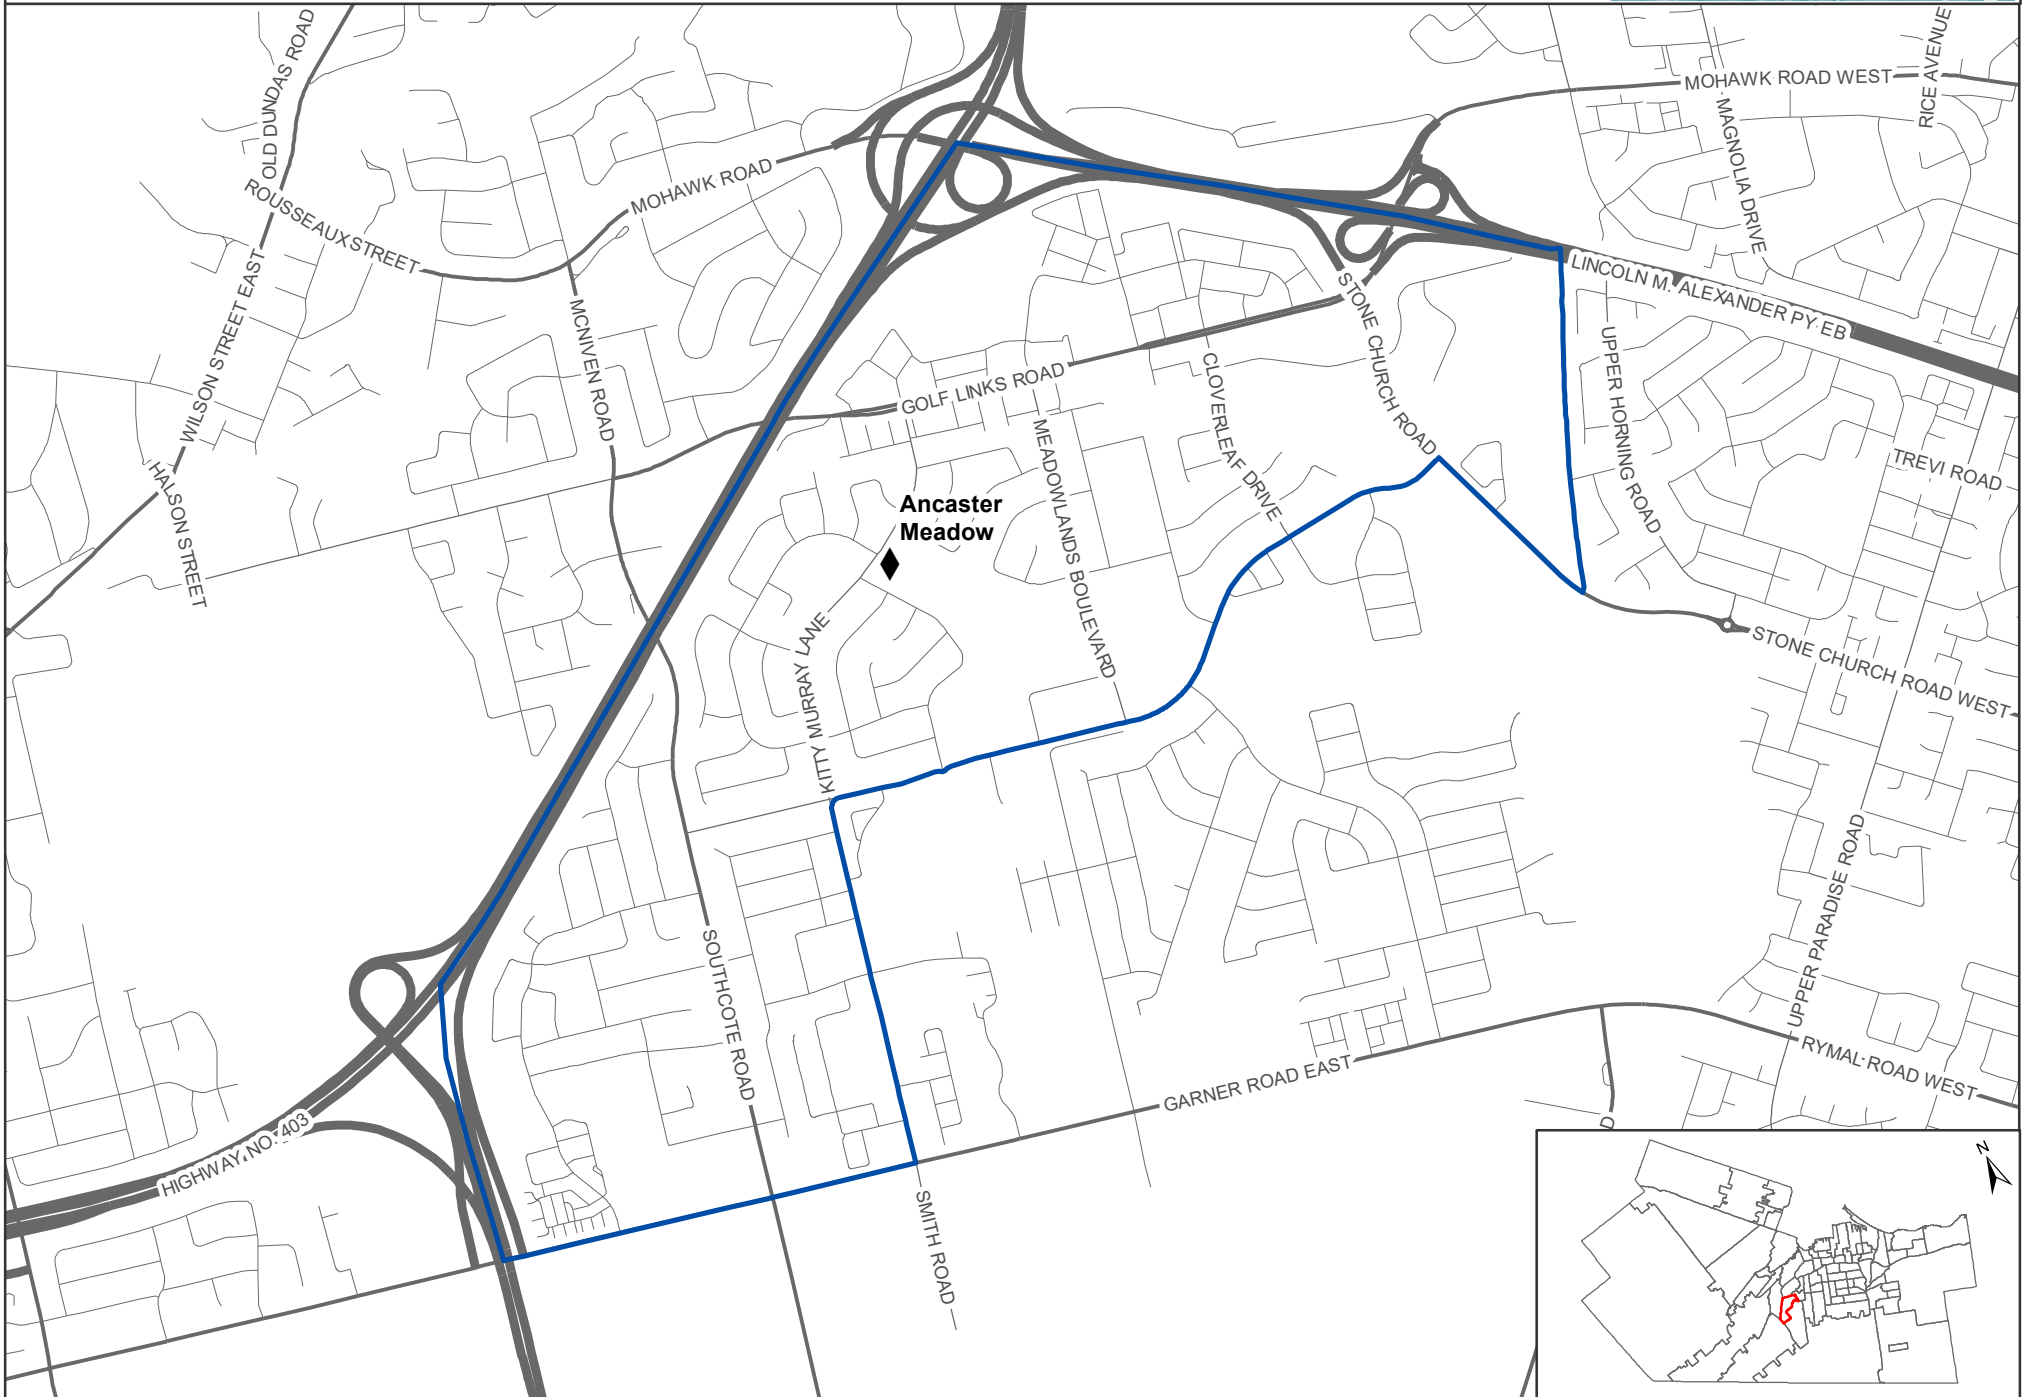

Ancaster Meadow Boundary

Grades JK-8

◆ Elementary

□ Elementary Boundary

93 Kitty Murray Lane

0 0.175 0.35 0.7 1.05 1.4 Kilometers

2022