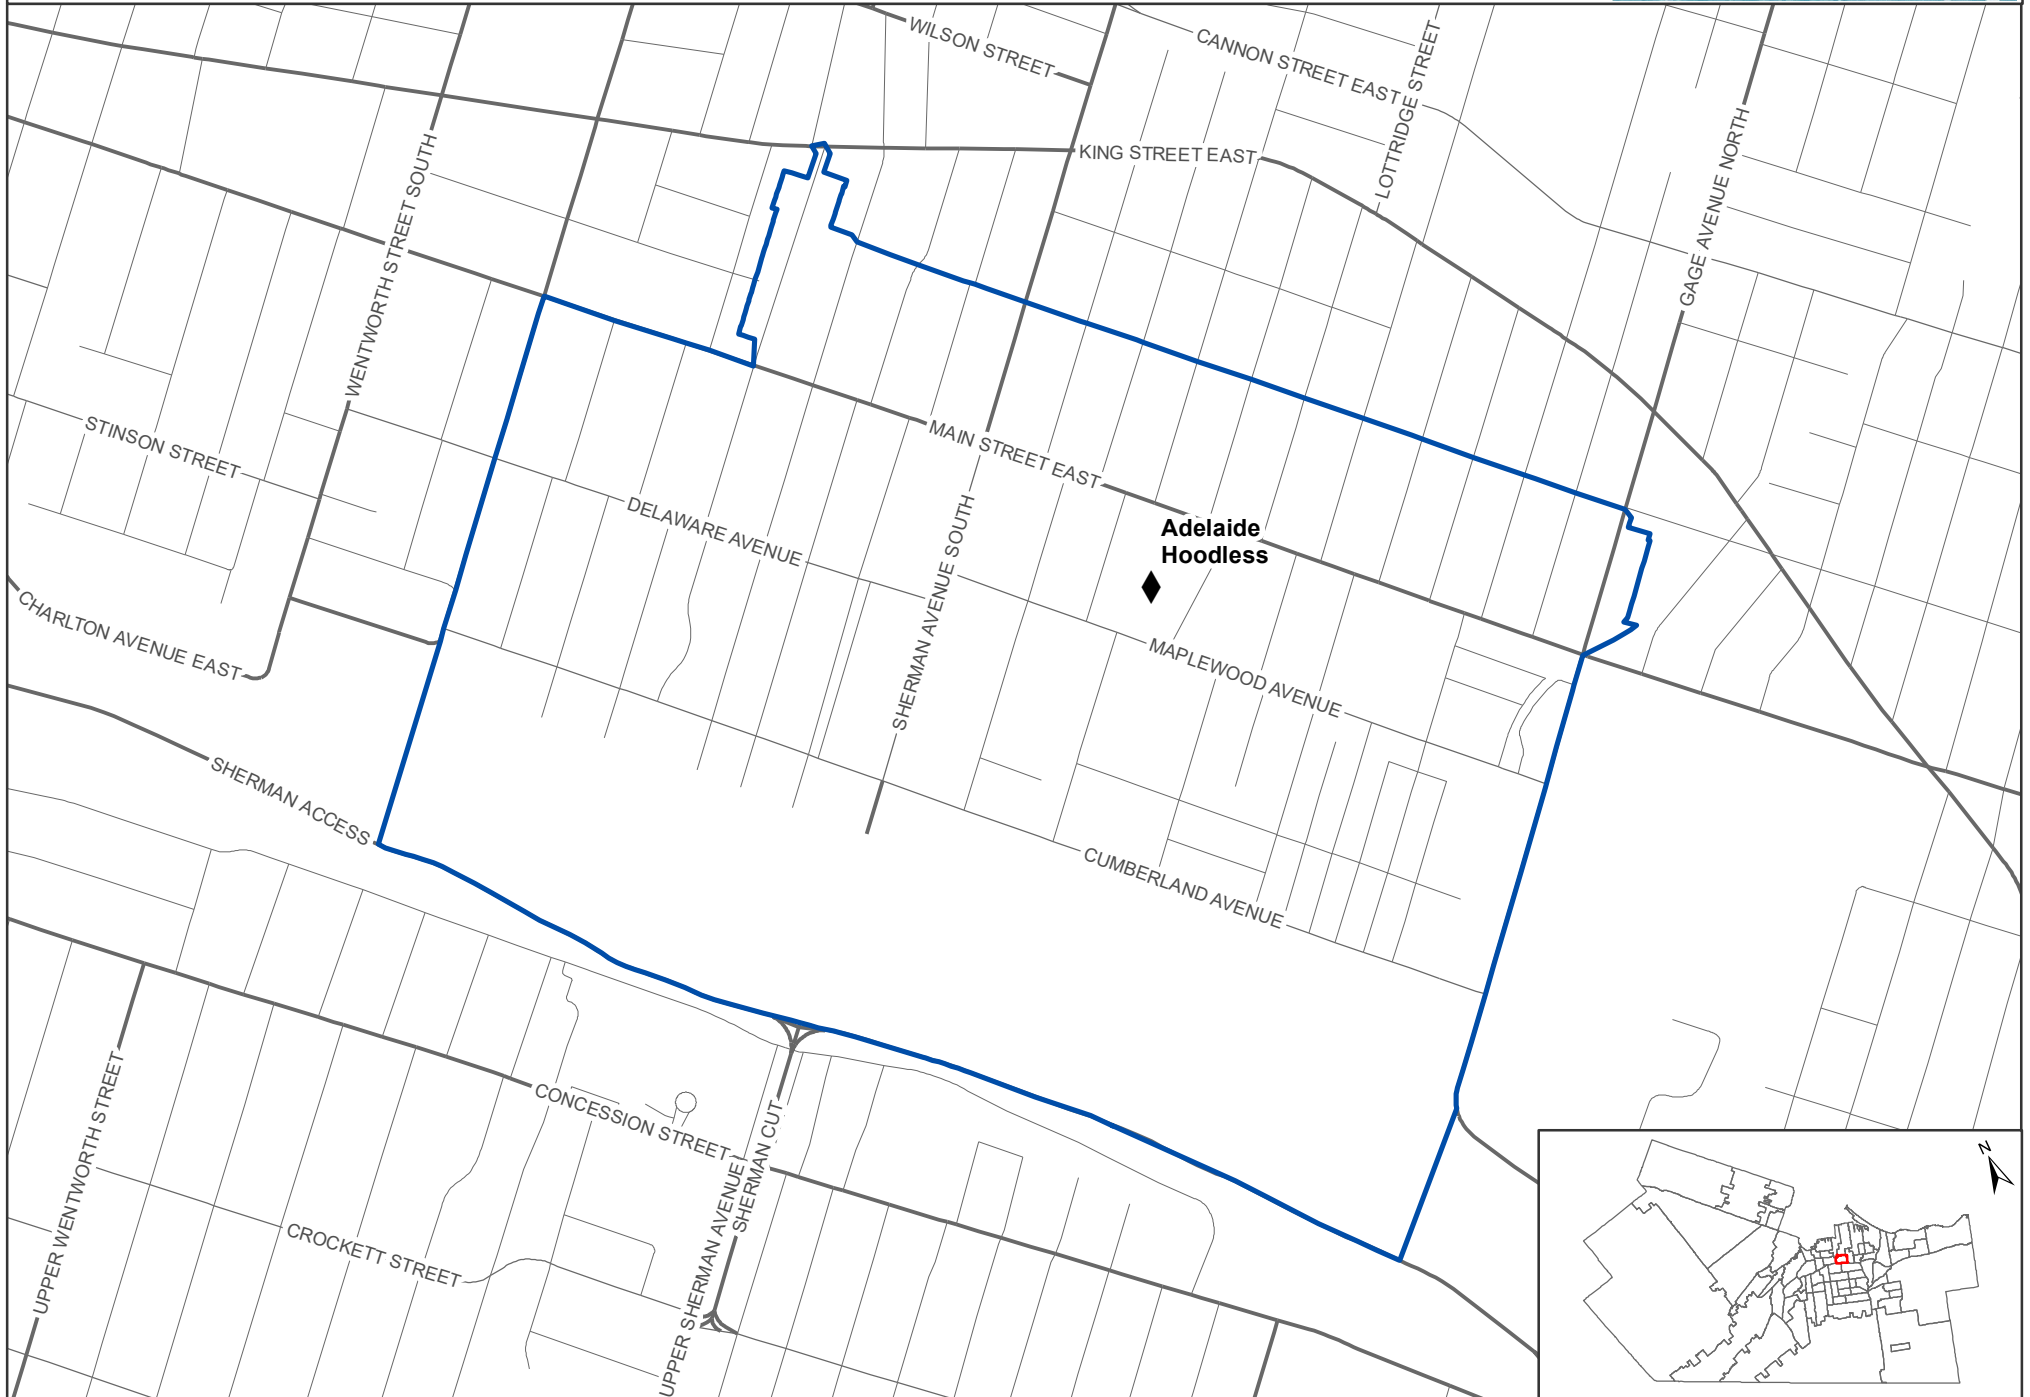

Adelaide Hoodless Boundary

Grades JK-8

◆ Elementary

▭ Elementary Boundary

71 Maplewood Avenue

0 0.075 0.15 0.3 0.45 0.6 Kilometers

2022