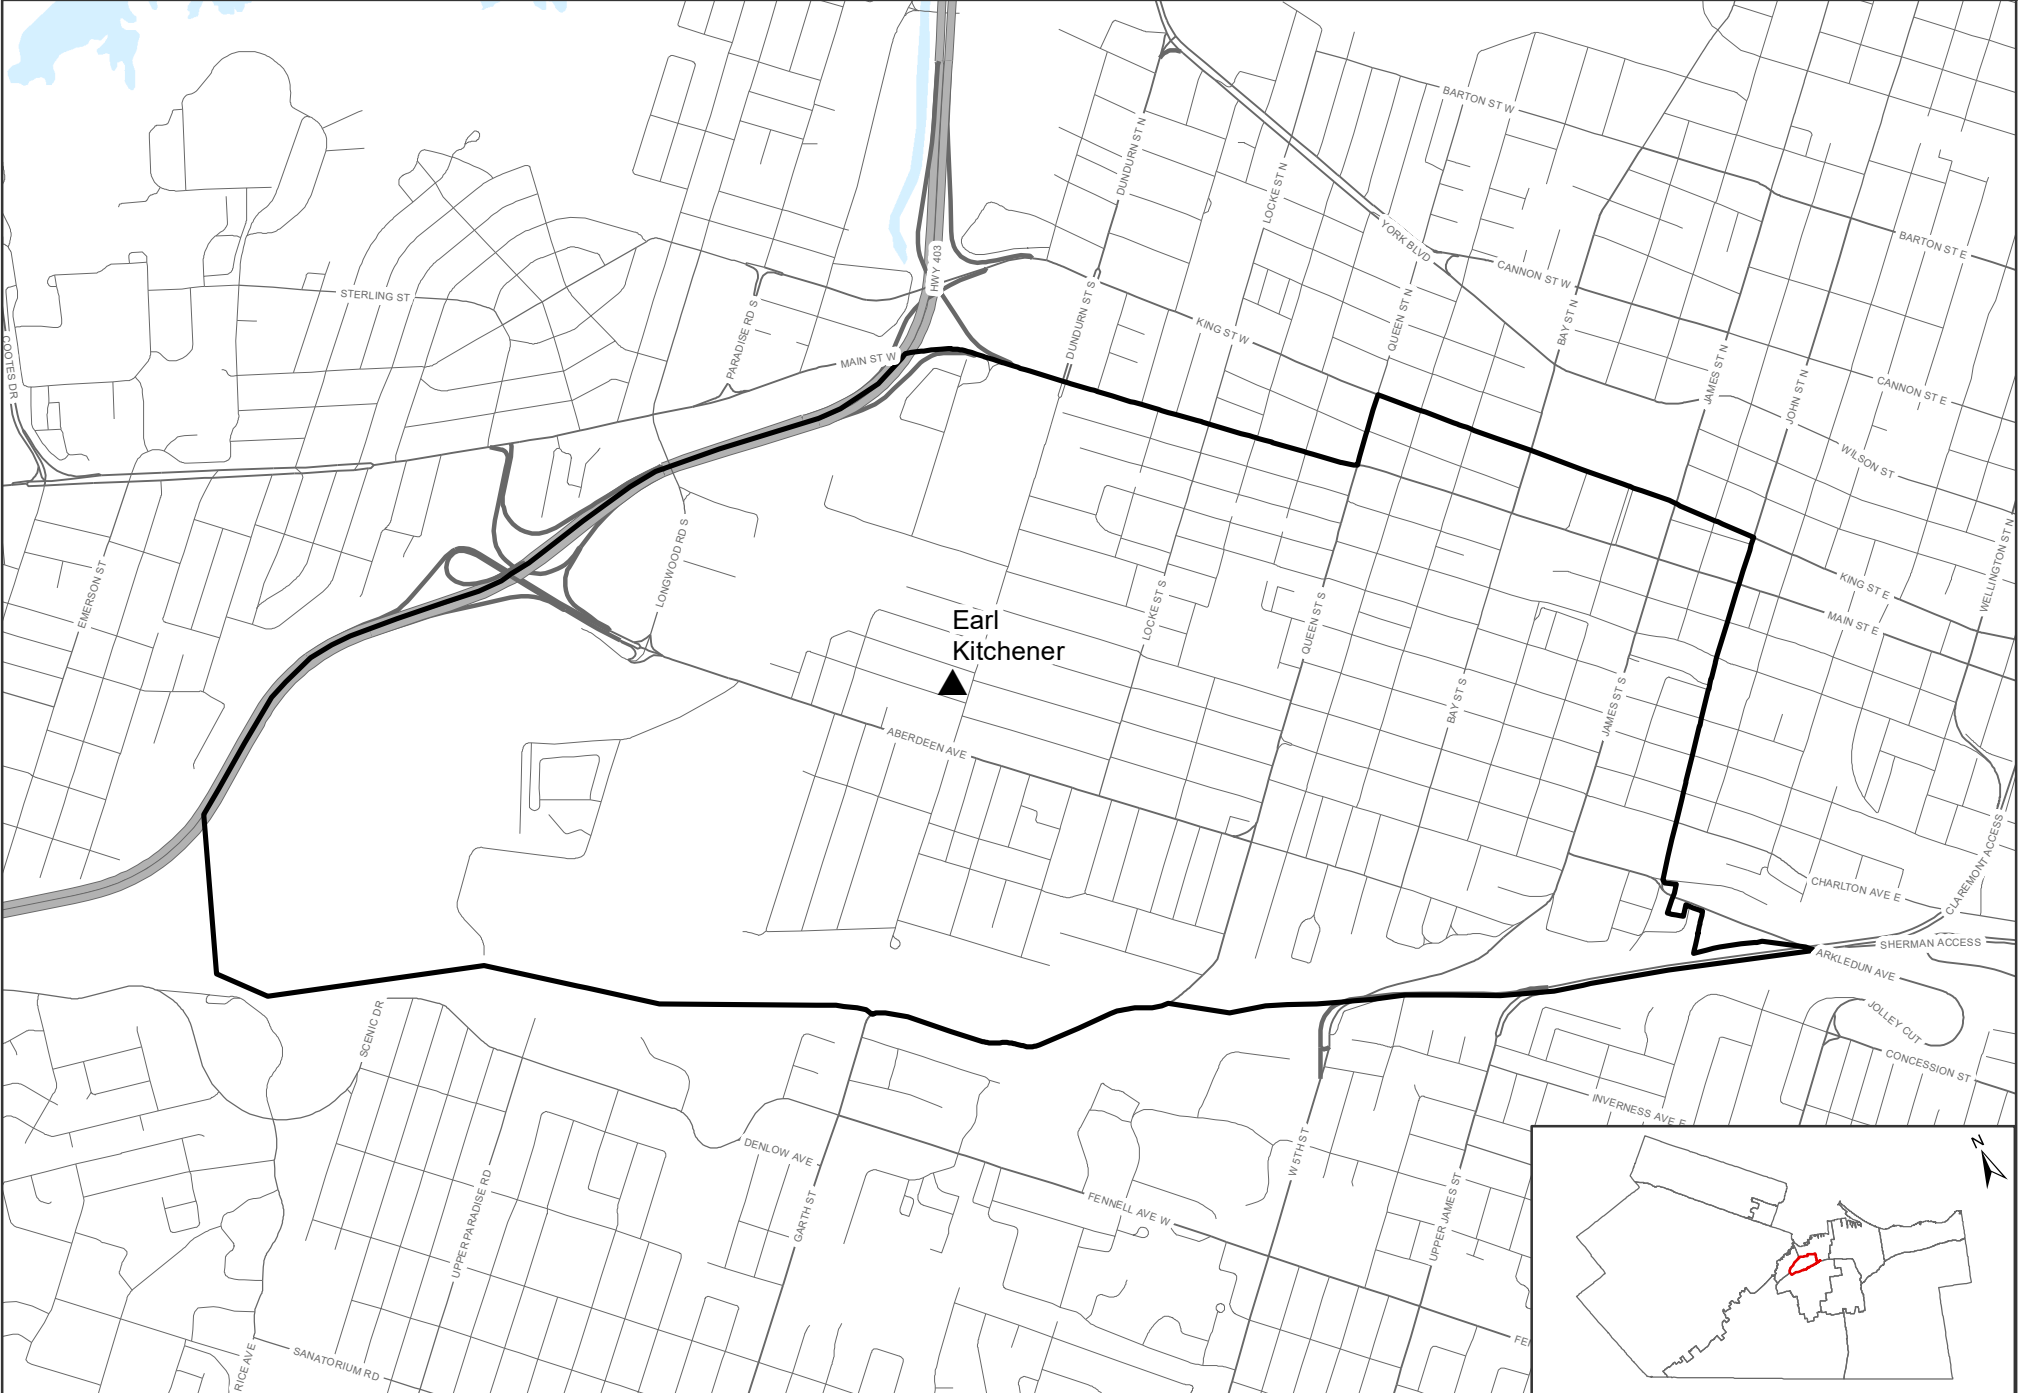

Earl Kitchener French Immersion Boundary

2022-2023 French Immersion Grades 1-5

Elementary School

FI Boundary

300 Dundurn Street South

2022