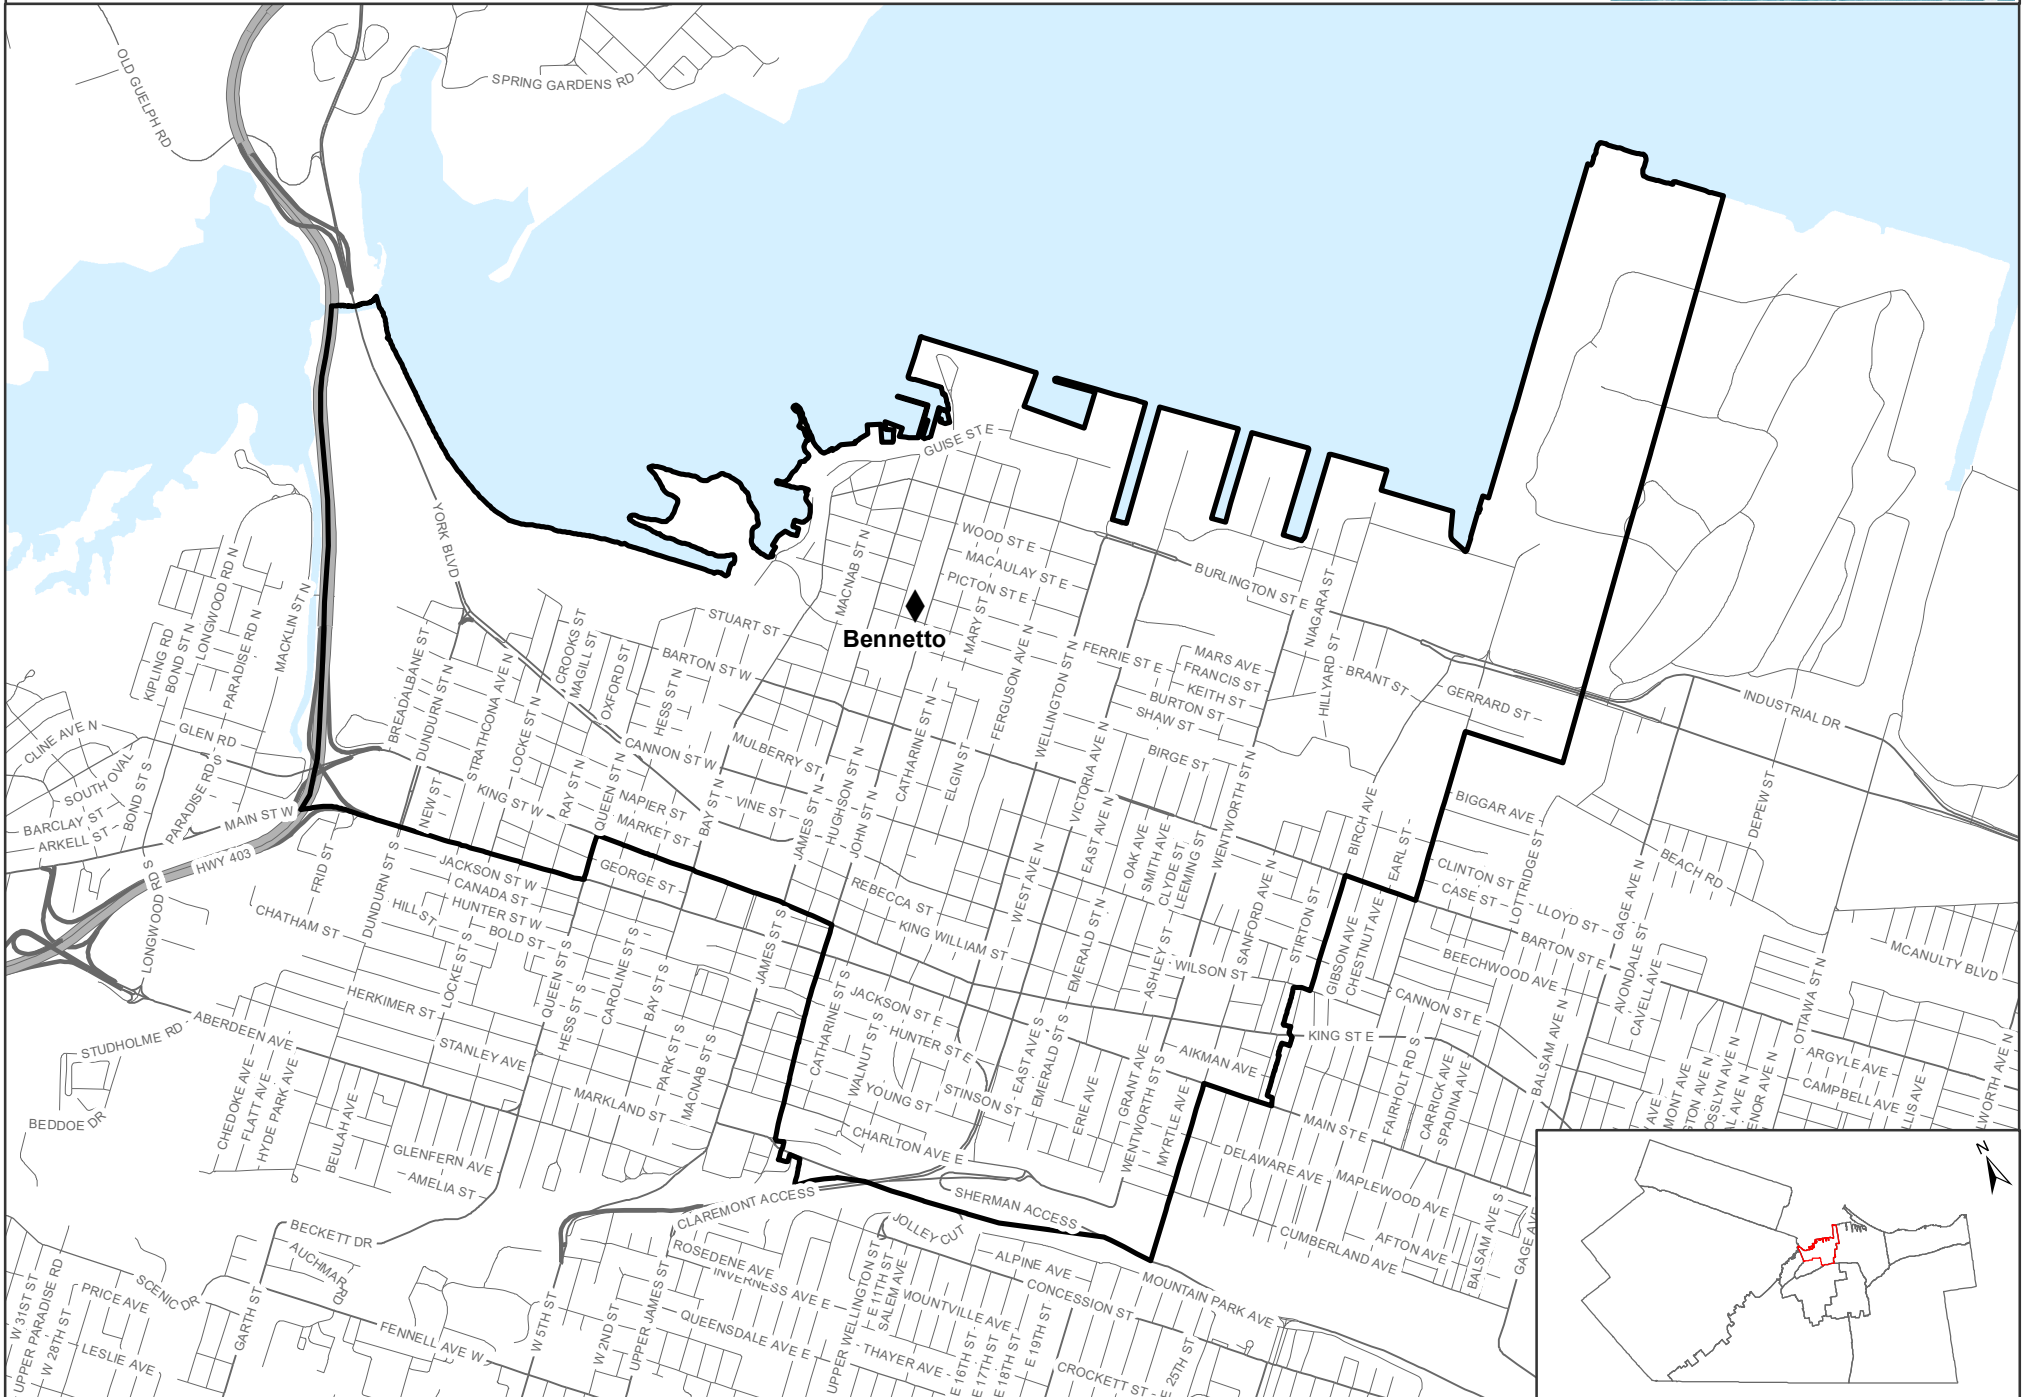

Bennetto French Immersion Boundary

French Immersion Grades 1-6

◆ Elementary School

▭ FI Boundary

47 Simcoe Street East

0 0.275 0.55 1.1 1.65 2.2 Kilometers

2021