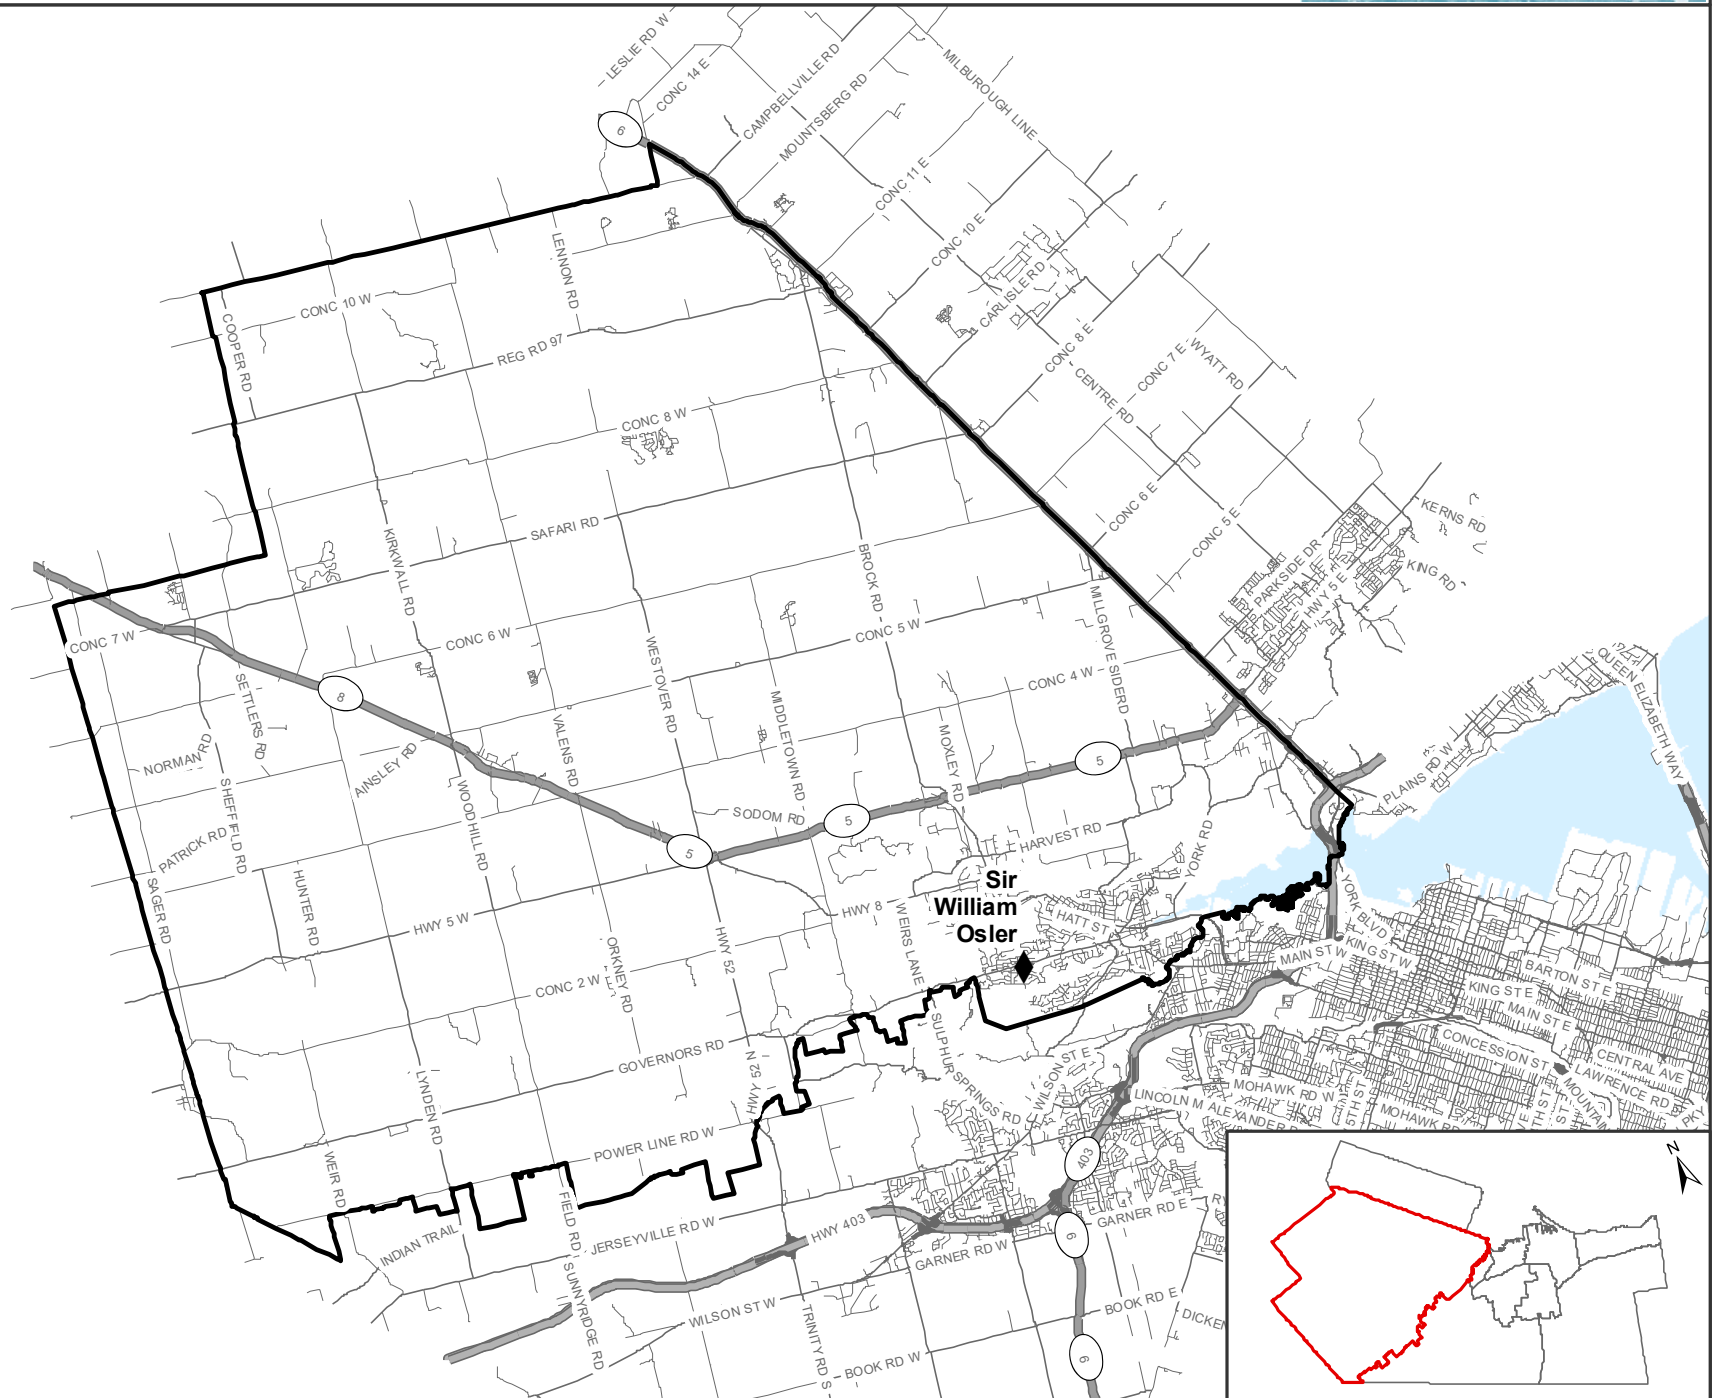

Sir William Osler French Immersion Boundary

French Immersion Grades 6-8

◆ Elementary School

FI Boundary

330 Governor's Road

2021