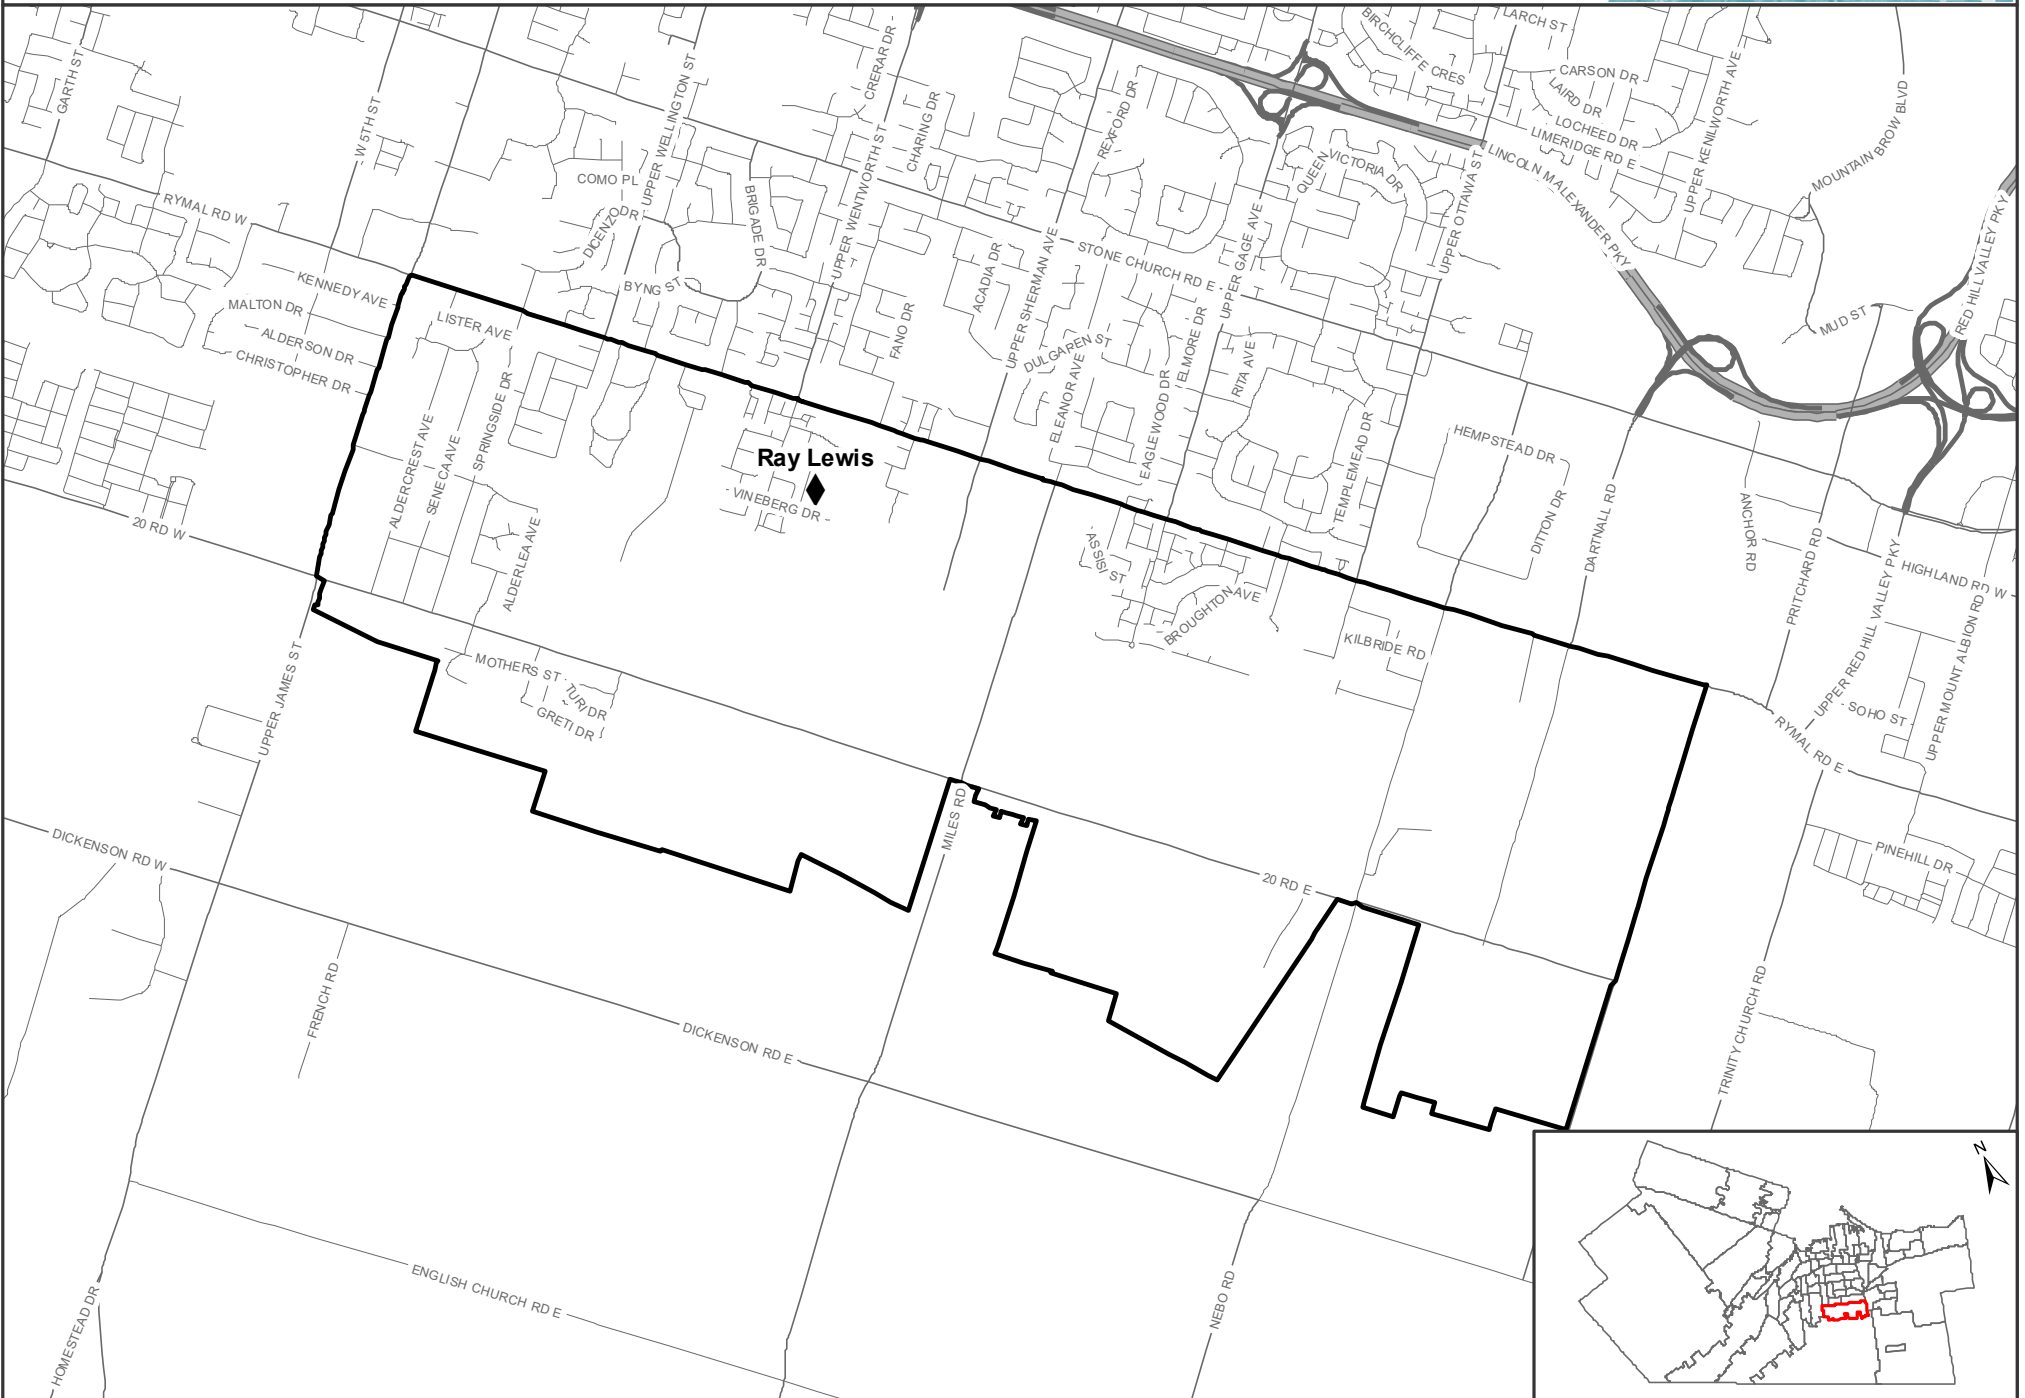

# Ray Lewis Boundary

Grades JK-8

◆ Elementary

□ Elementary Boundary

27 Jessica Street

0 0.275 0.55 1.1 1.65 2.2 Kilometers

2021