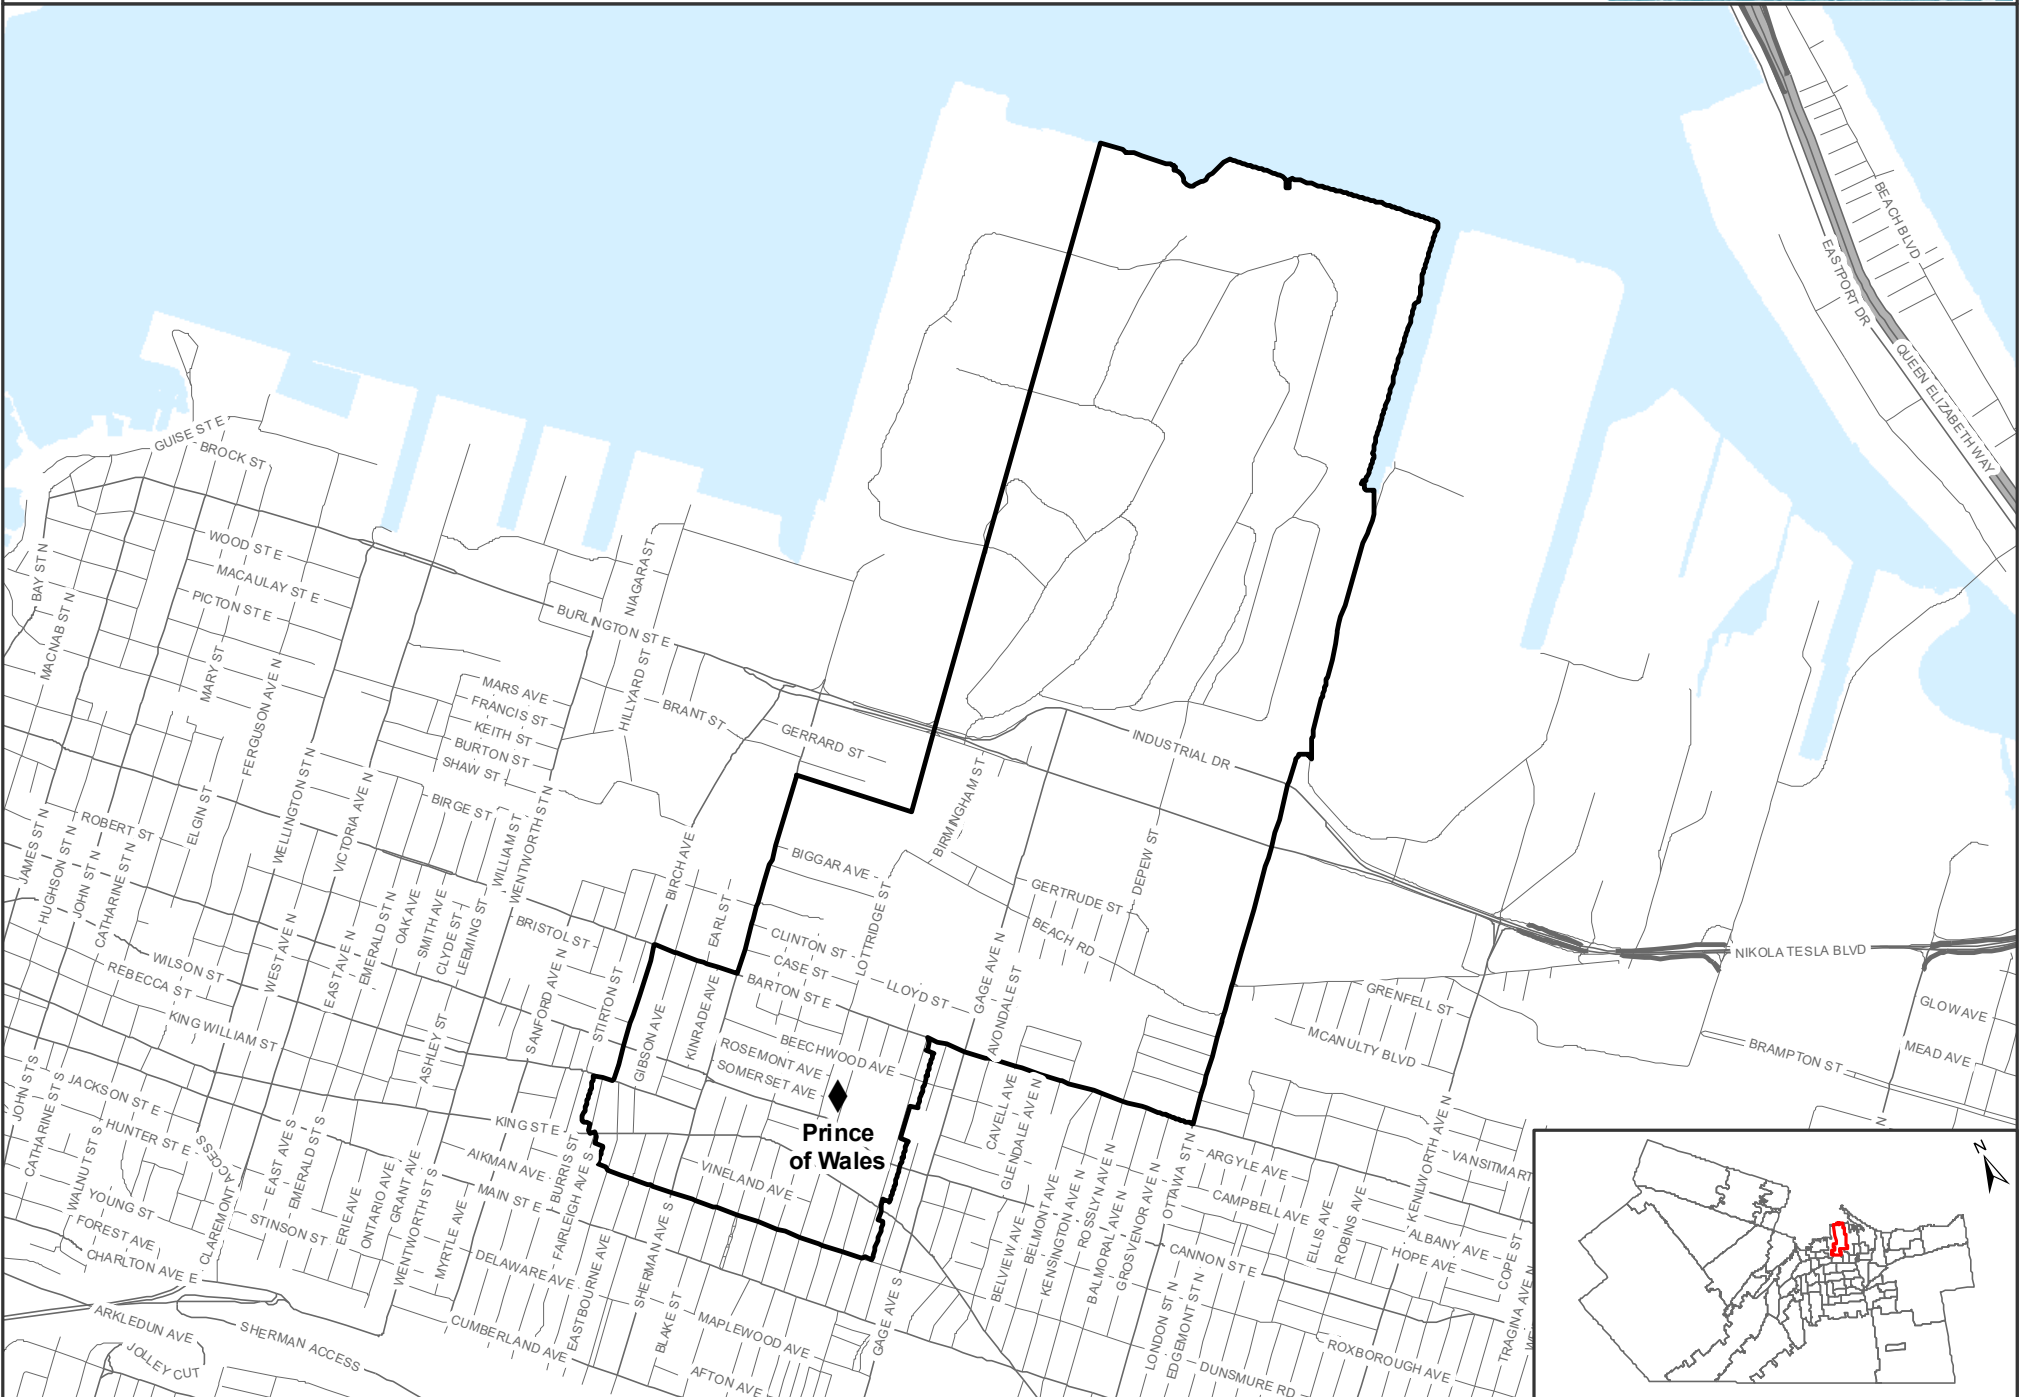

Prince of Wales Boundary

Grades JK-8

◆ Elementary

▭ Elementary Boundary

77 Melrose Avenue North

2021