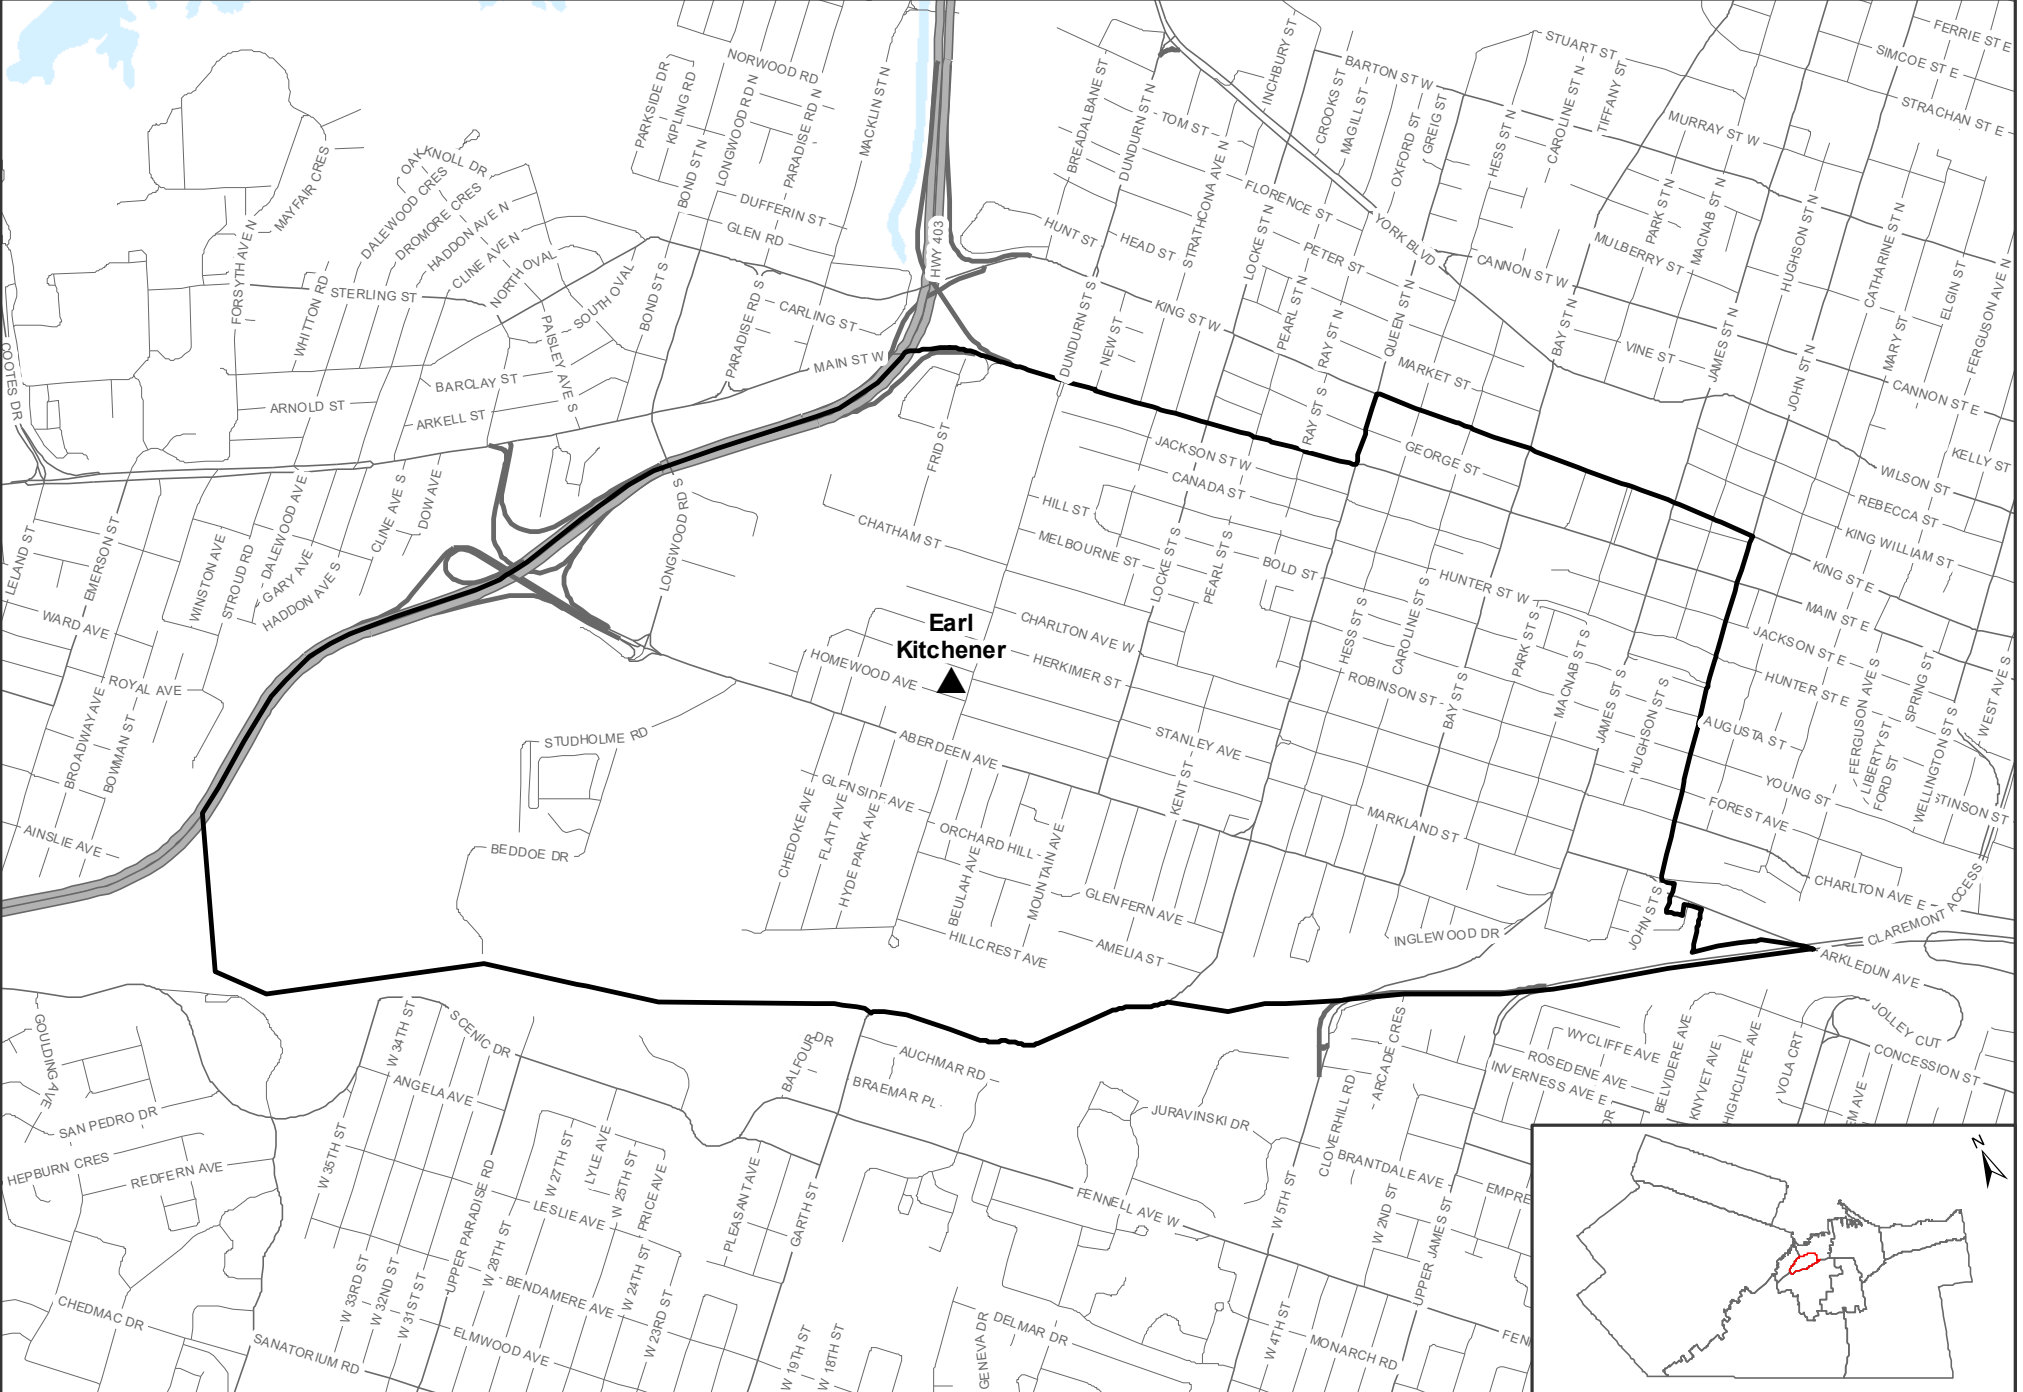

Earl Kitchener French Immersion Boundary

French Immersion Grades 1-5

▲ Jr. Elementary School

▭ FI Boundary

300 Dundurn Street South

2021