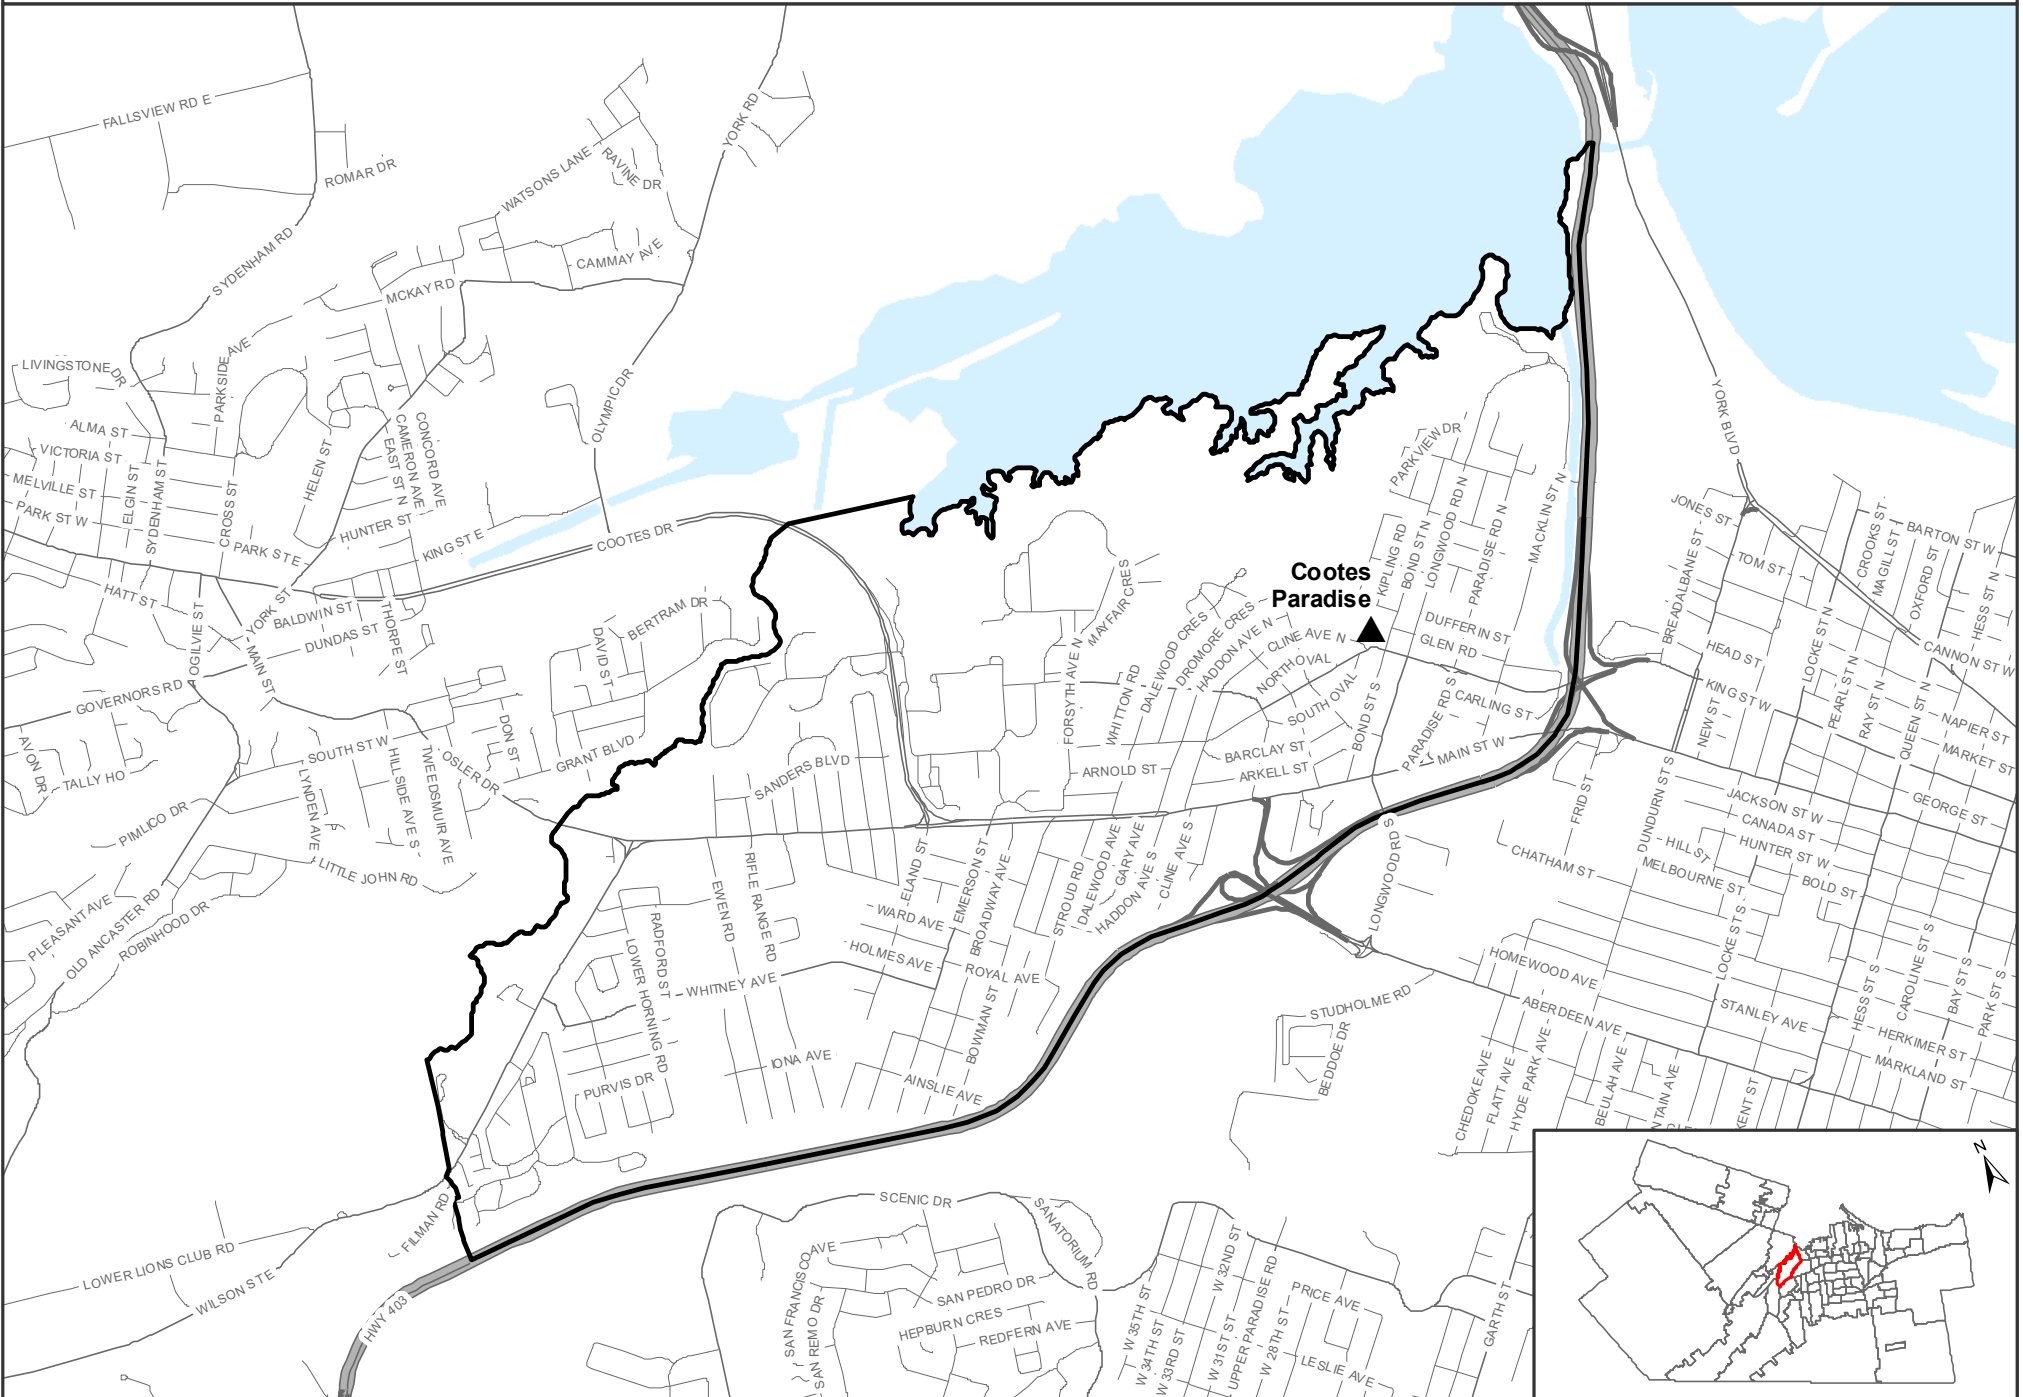

# Cootes Paradise Boundary

Grades JK-5

▲ Jr. Elementary School    □ Jr. Elementary Boundary

900 King Street West

2021