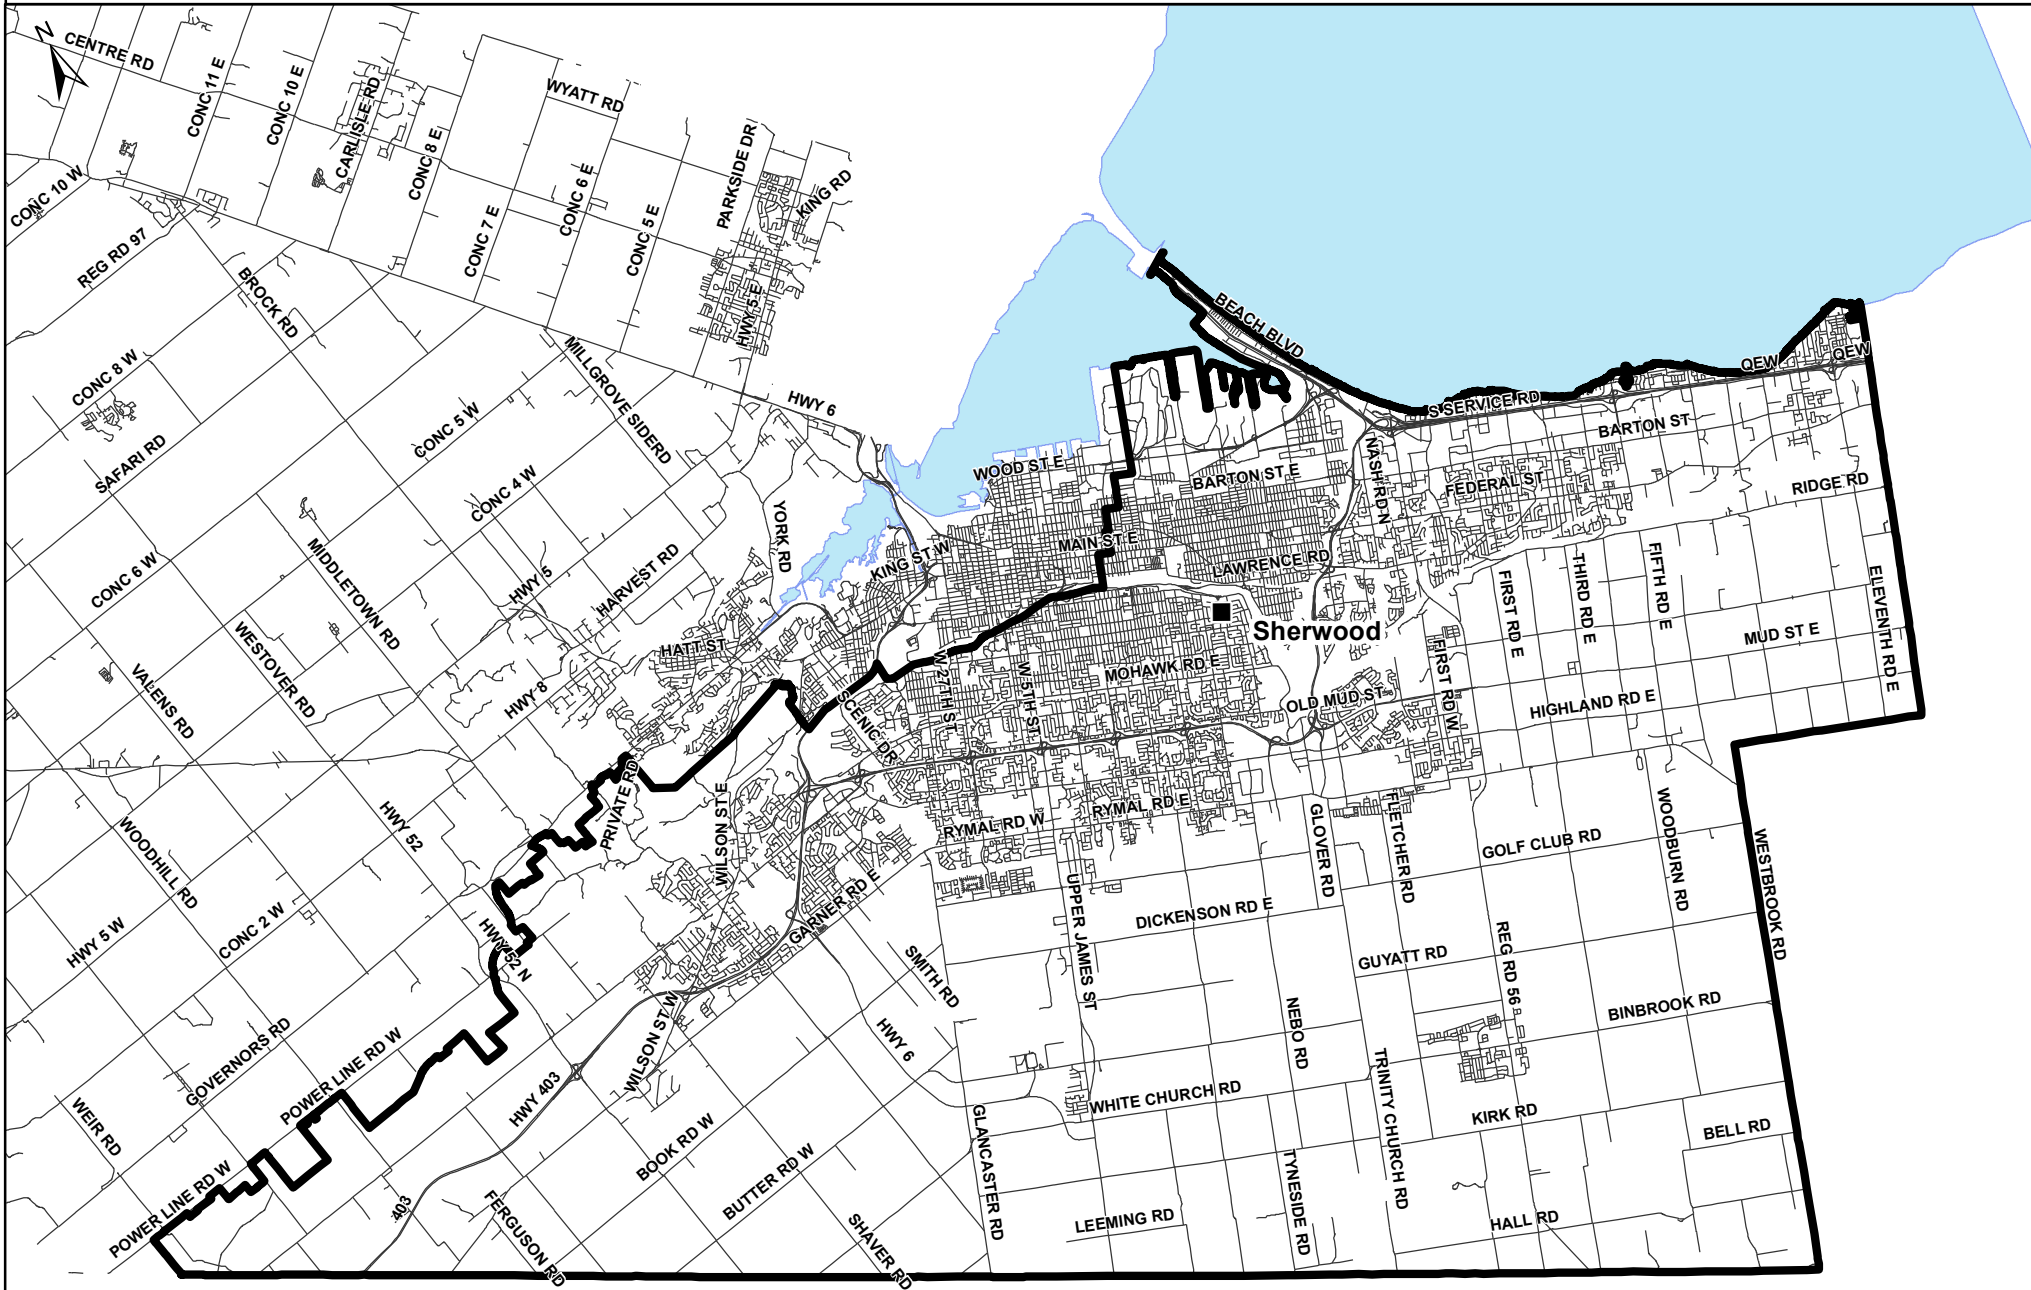

## Sherwood French Immersion Boundary

French Immersion Grades 9 to 12

■ Secondary School    □ Secondary FI Boundary