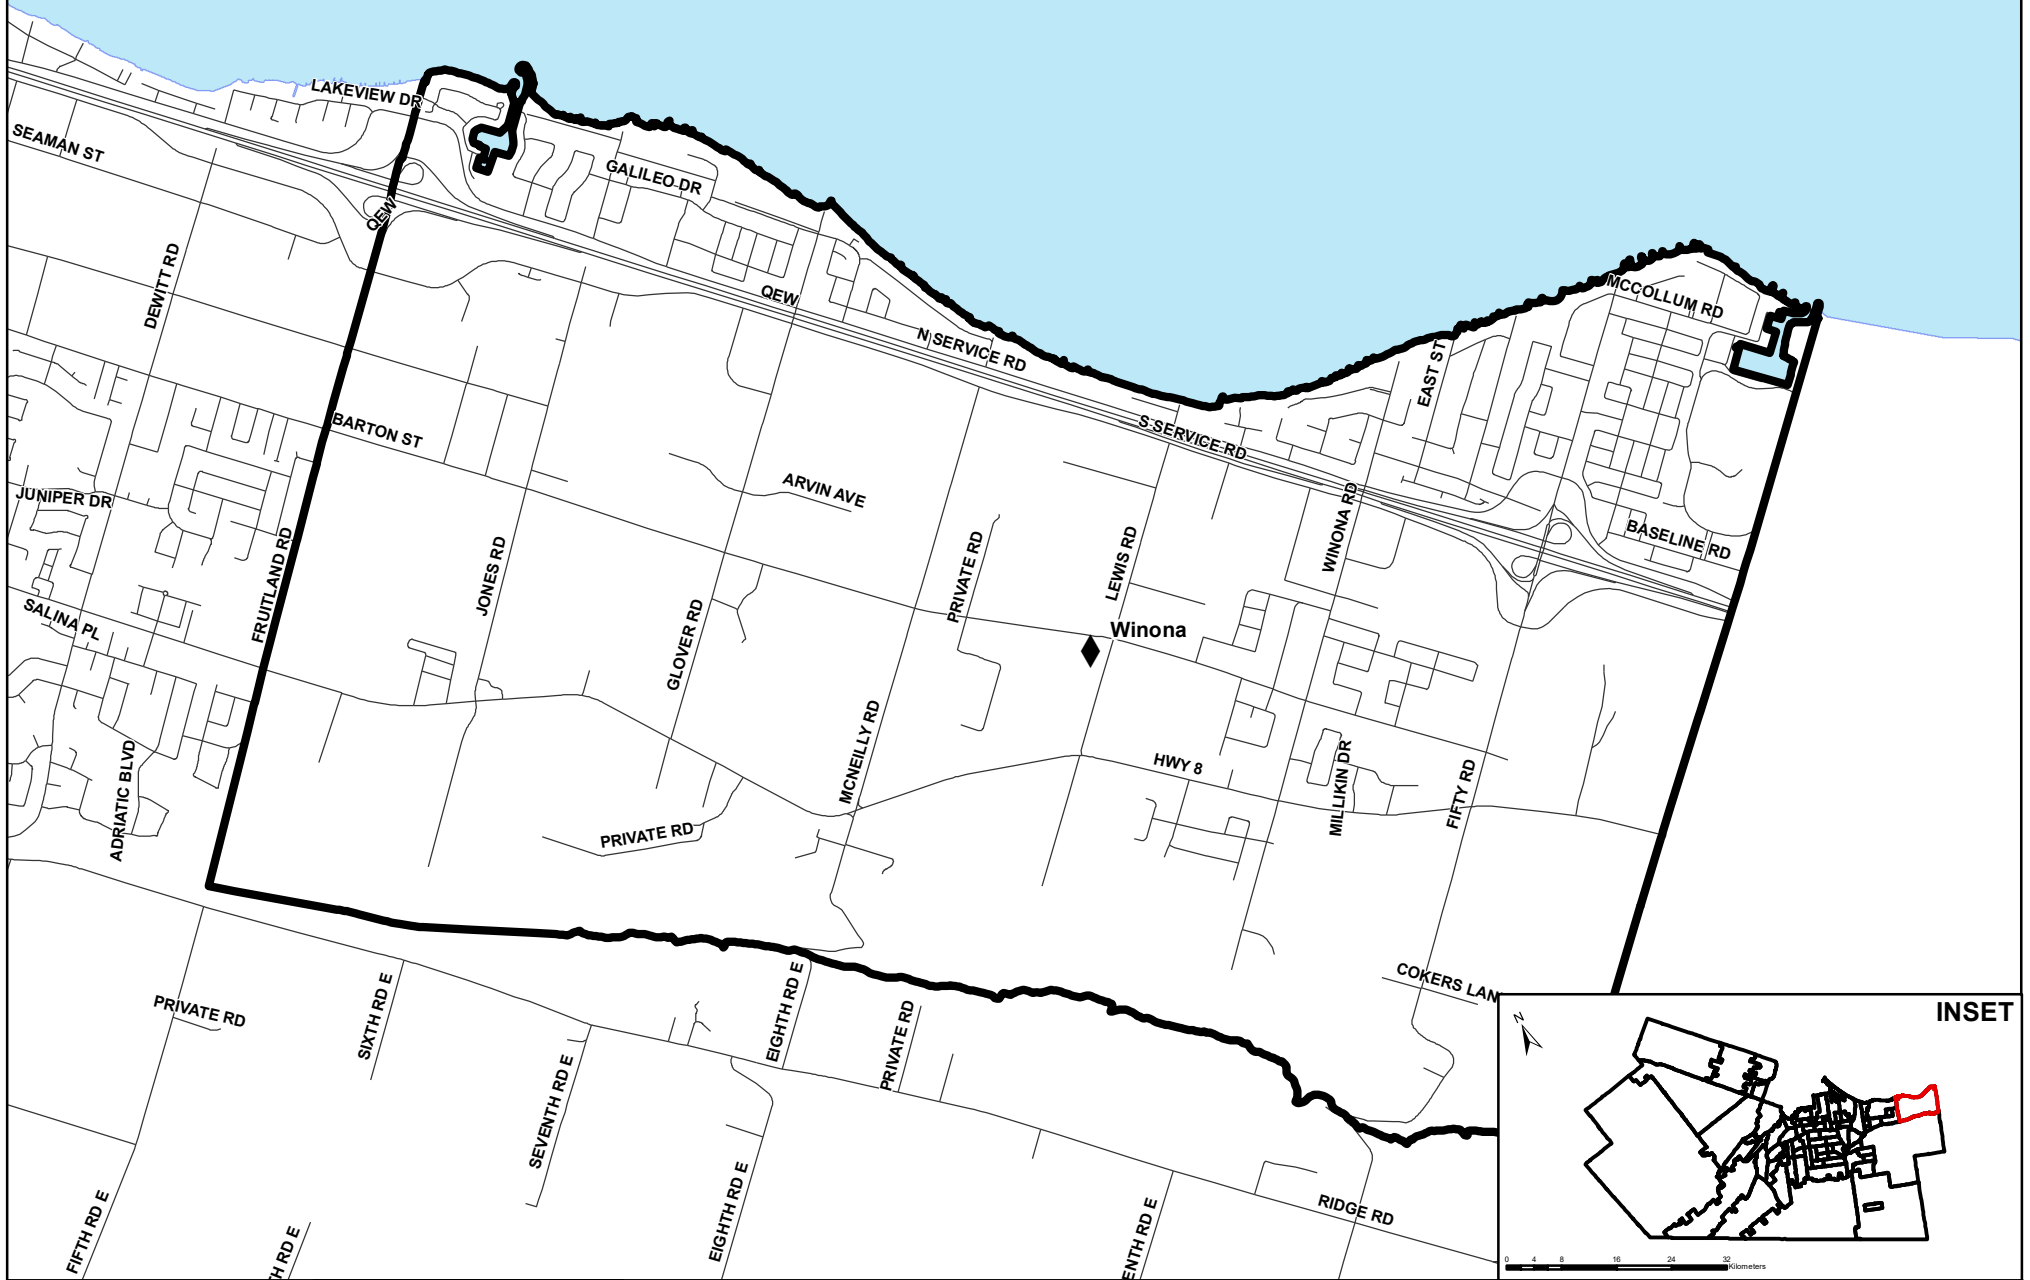

Winona Boundary

Grades JK-8

INSET

0 4 8 16 24 32 Kilometers

◆ Elementary □ Elementary Boundary

0 0.325 0.65 1.3 1.95 2.6 Kilometers