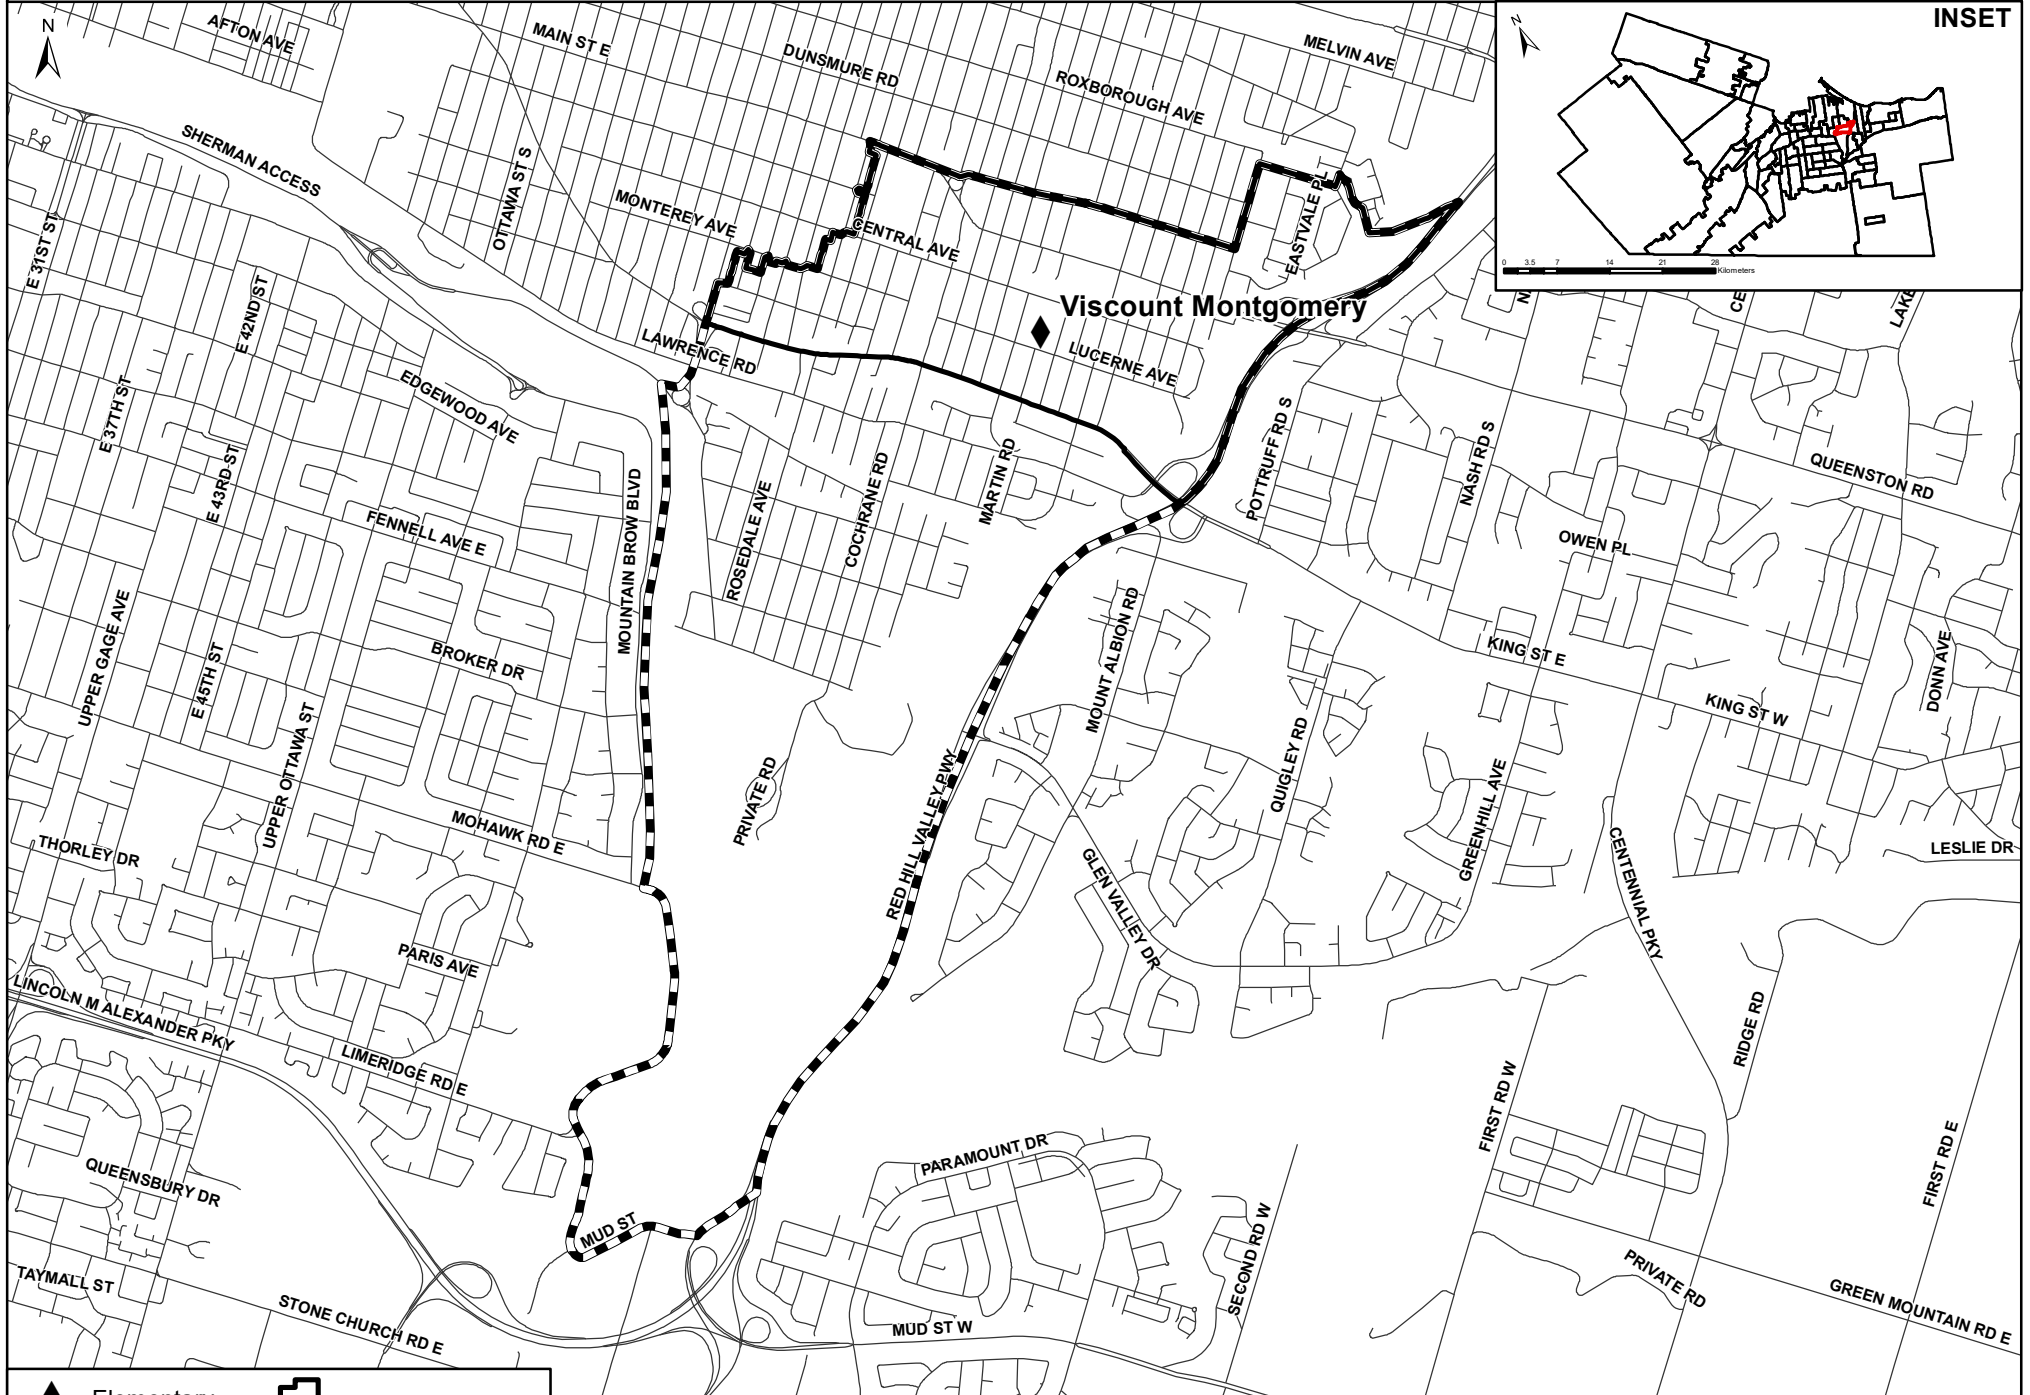

# Viscount Montgomery Boundary

Grades JK-8

◆ Elementary

▣ 6-8 Boundary