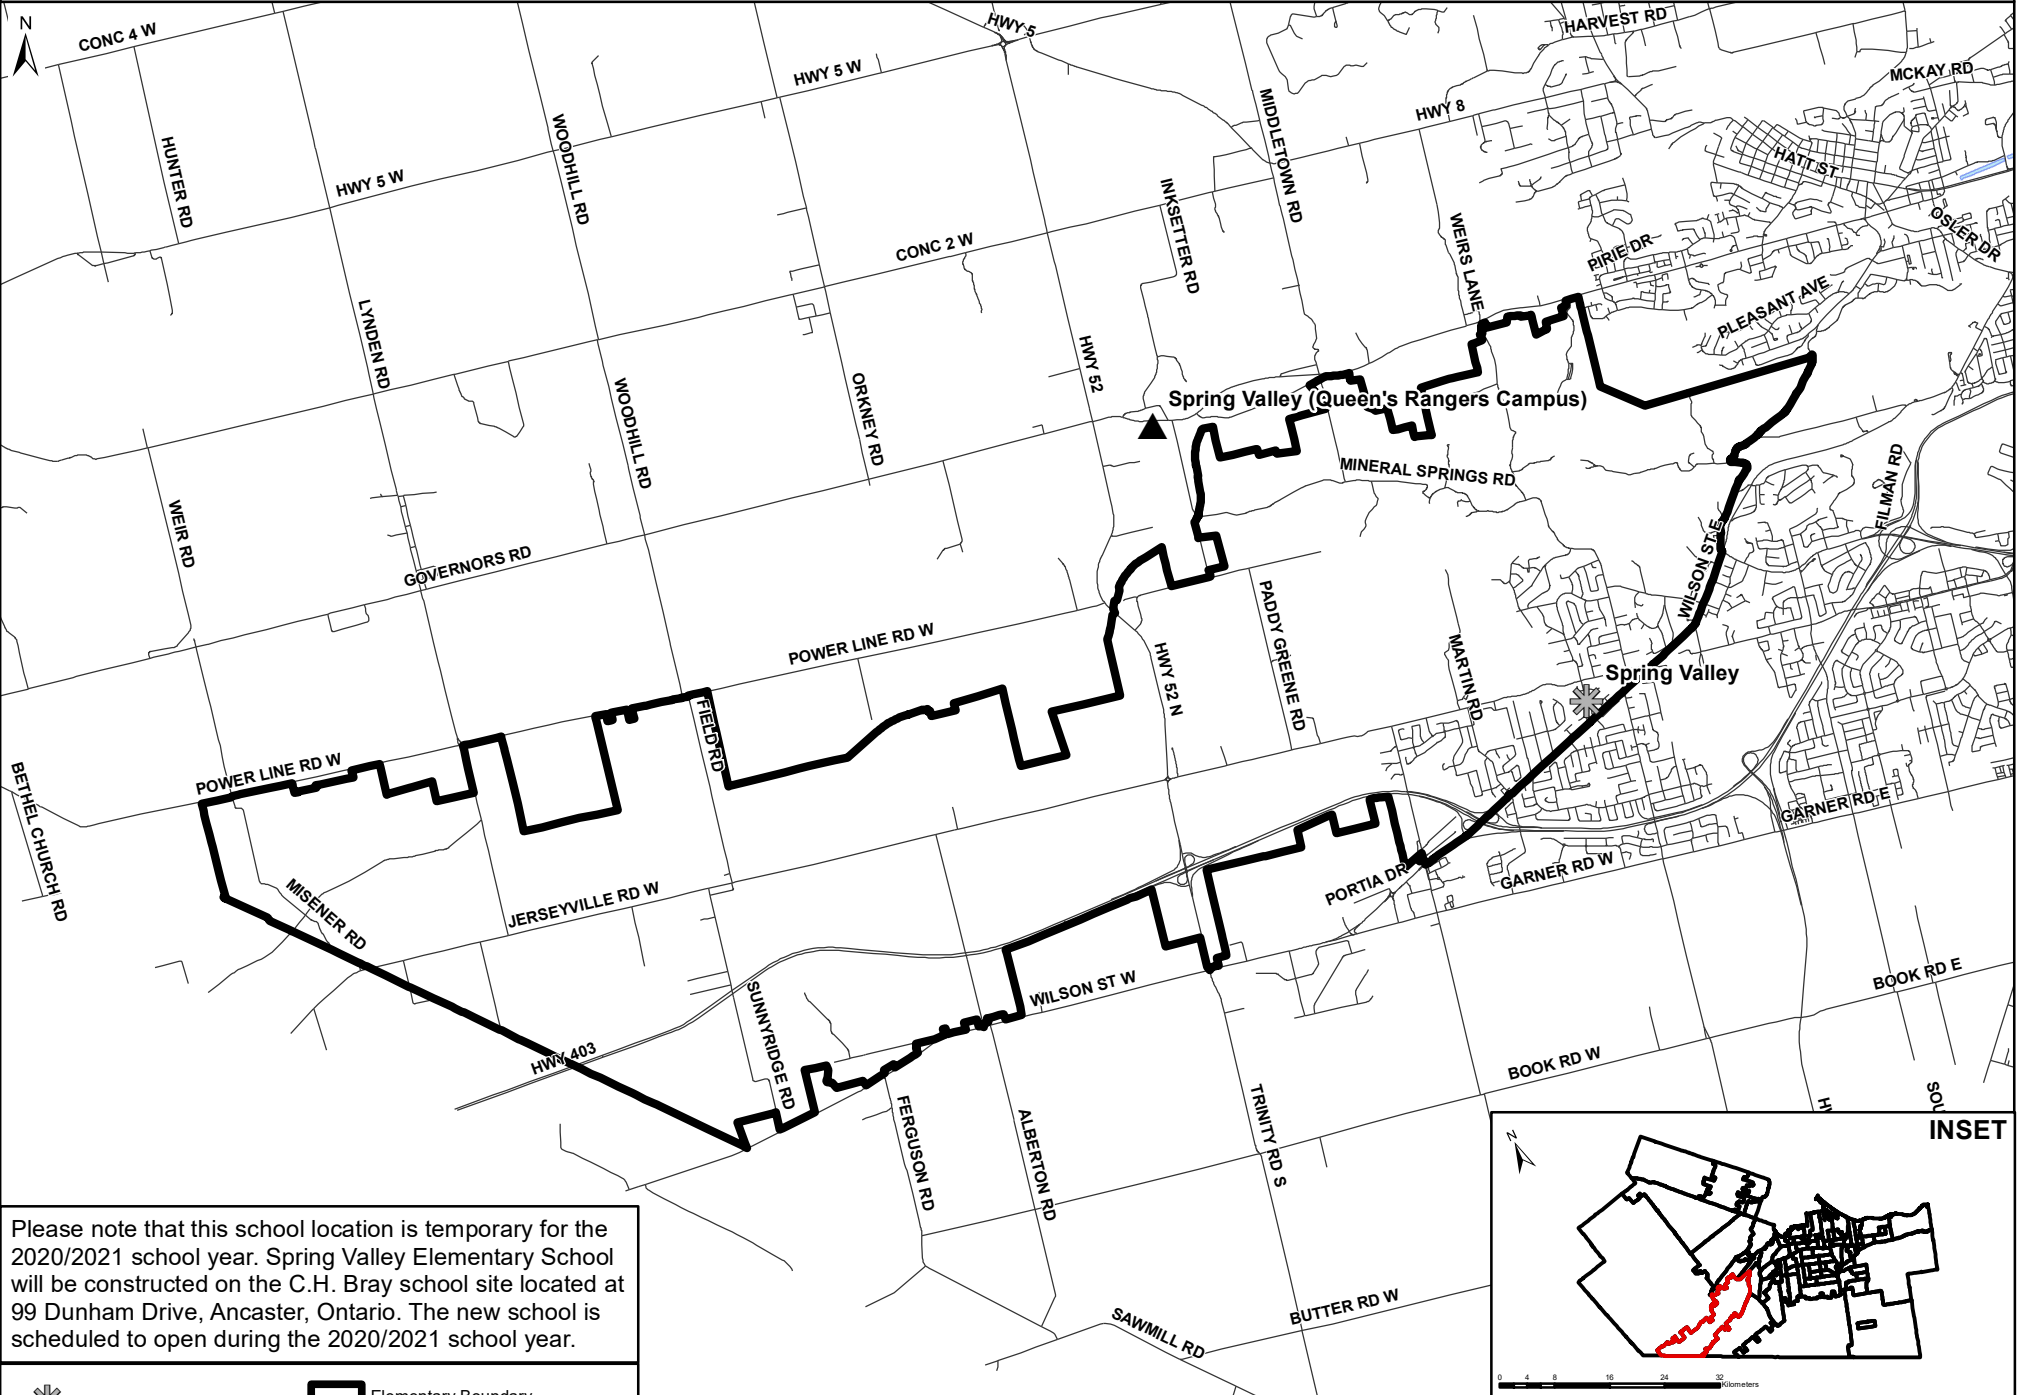

# Spring Valley Boundary

Grades JK-6

Please note that this school location is temporary for the 2020/2021 school year. Spring Valley Elementary School will be constructed on the C.H. Bray school site located at 99 Dunham Drive, Ancaster, Ontario. The new school is scheduled to open during the 2020/2021 school year.

- School Under Construction
- Jr Elementary School
- Elementary Boundary