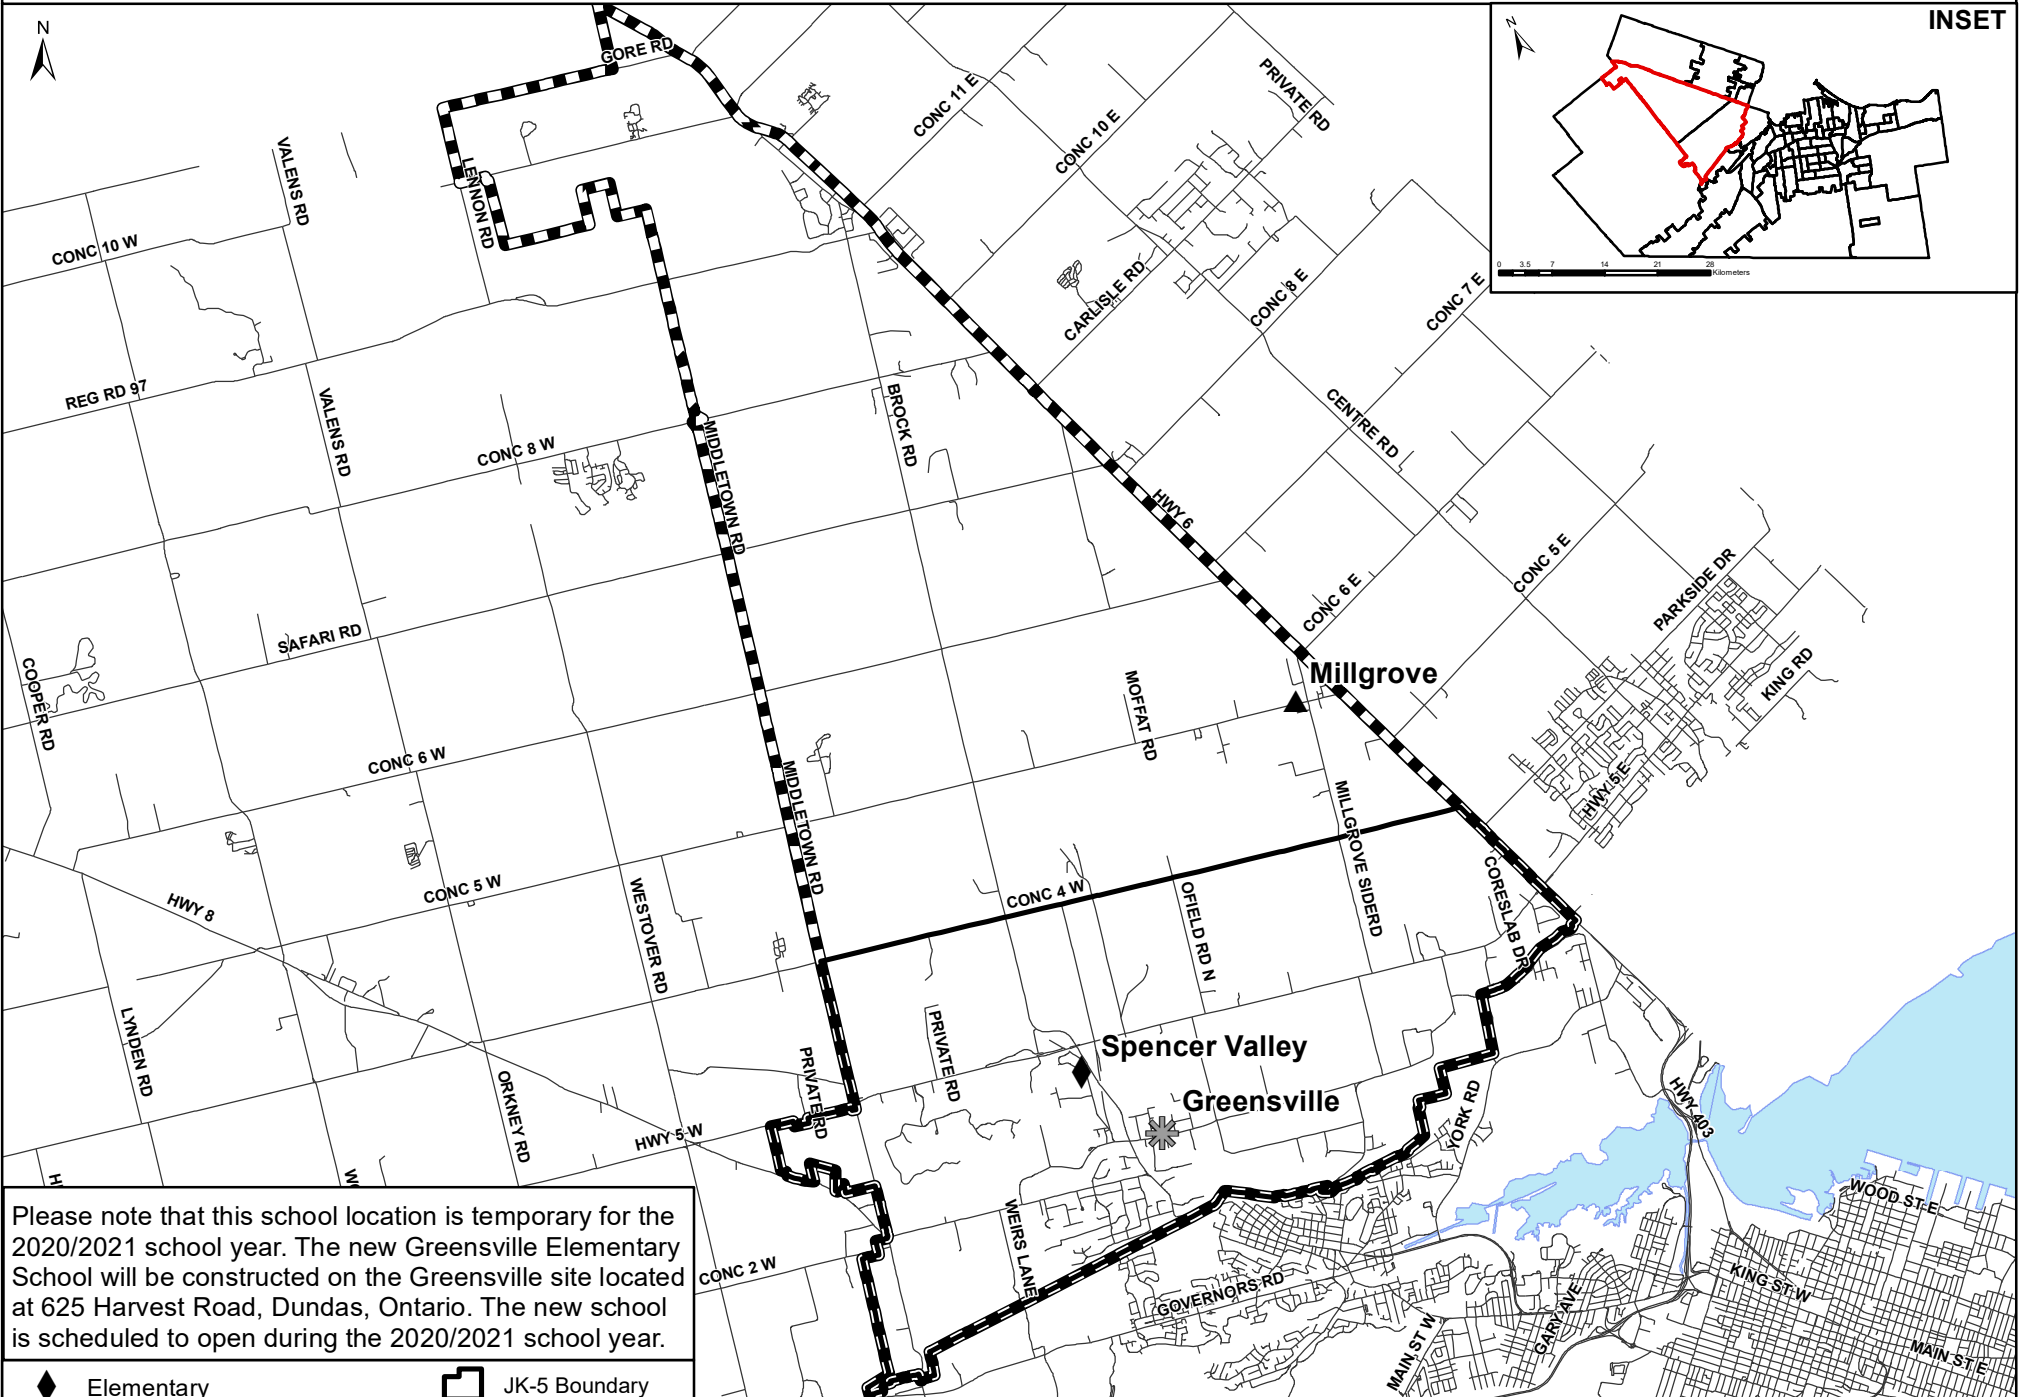

Spencer Valley Boundary

Grades JK-8

Please note that this school location is temporary for the 2020/2021 school year. The new Greenville Elementary School will be constructed on the Greenville site located at 625 Harvest Road, Dundas, Ontario. The new school is scheduled to open during the 2020/2021 school year.

Elementary	JK-5 Boundary
School Under Construction	6-8 Boundary