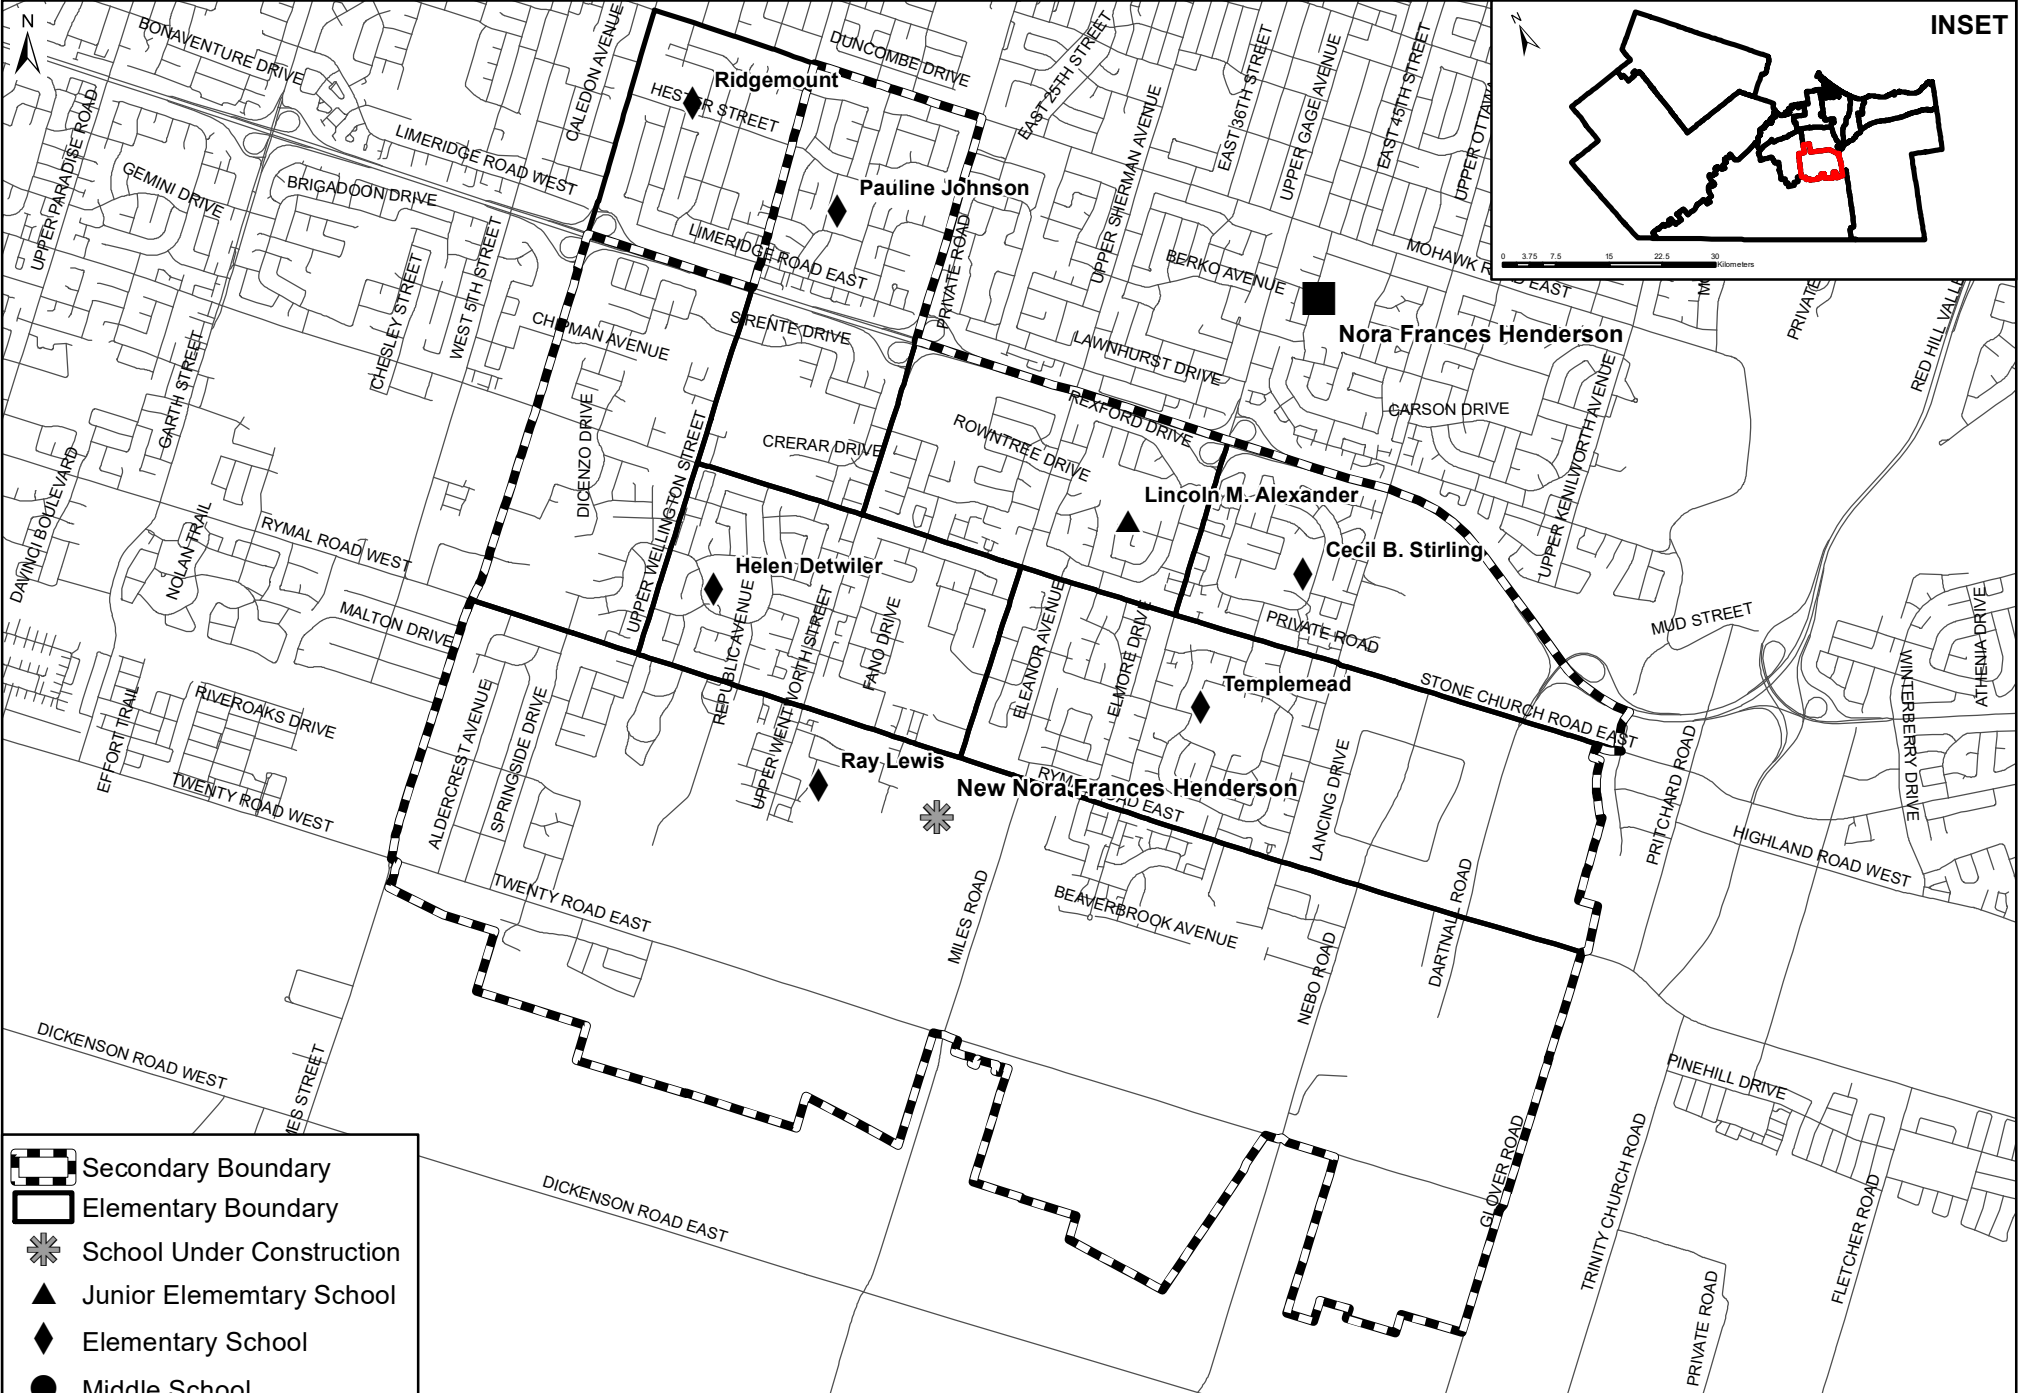

Please note that this school location is temporary for the 2020/2021 school year. The new Nora Frances Henderson Secondary School will be constructed on a new site located at 620 Rymal Rd E, Hamilton, Ontario. The new school is scheduled to open during the 2020/2021 school year.

 School Under Construction  Secondary Boundary
 Secondary School

Nora Frances Henderson Boundary

Grades 9 to 12

- Secondary Boundary
- Elementary Boundary
- School Under Construction
- Junior Elementary School
- Elementary School
- Middle School
- Secondary School