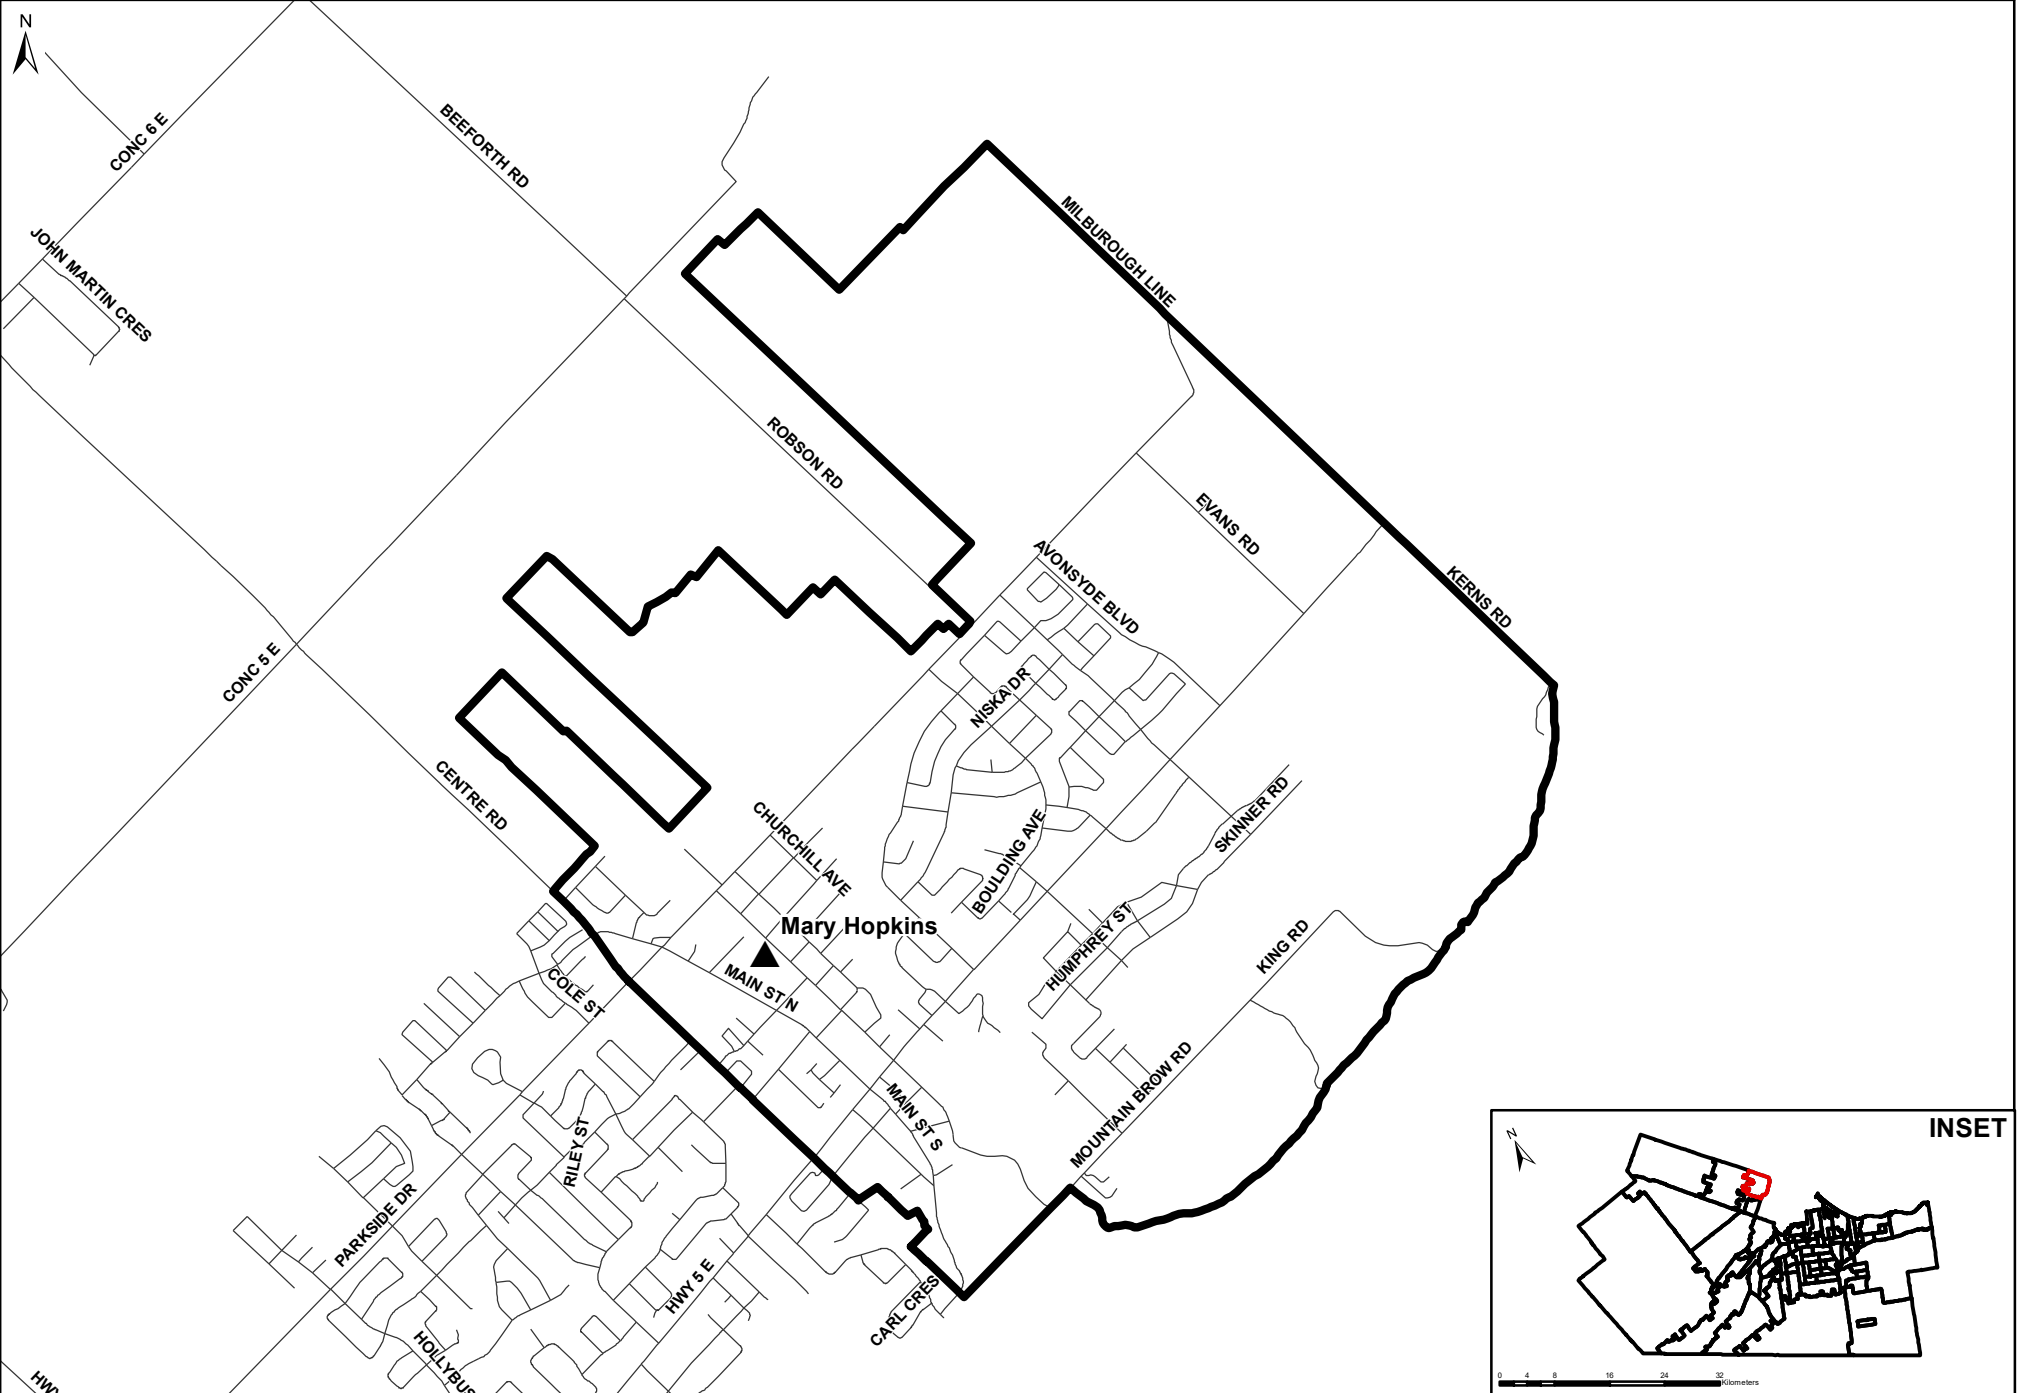

Mary Hopkins Boundary

Grades JK-5

▲ Jr Elementary School **▭** Jr Elementary Boundary

0 0.3 0.6 1.2 1.8 2.4 Kilometers