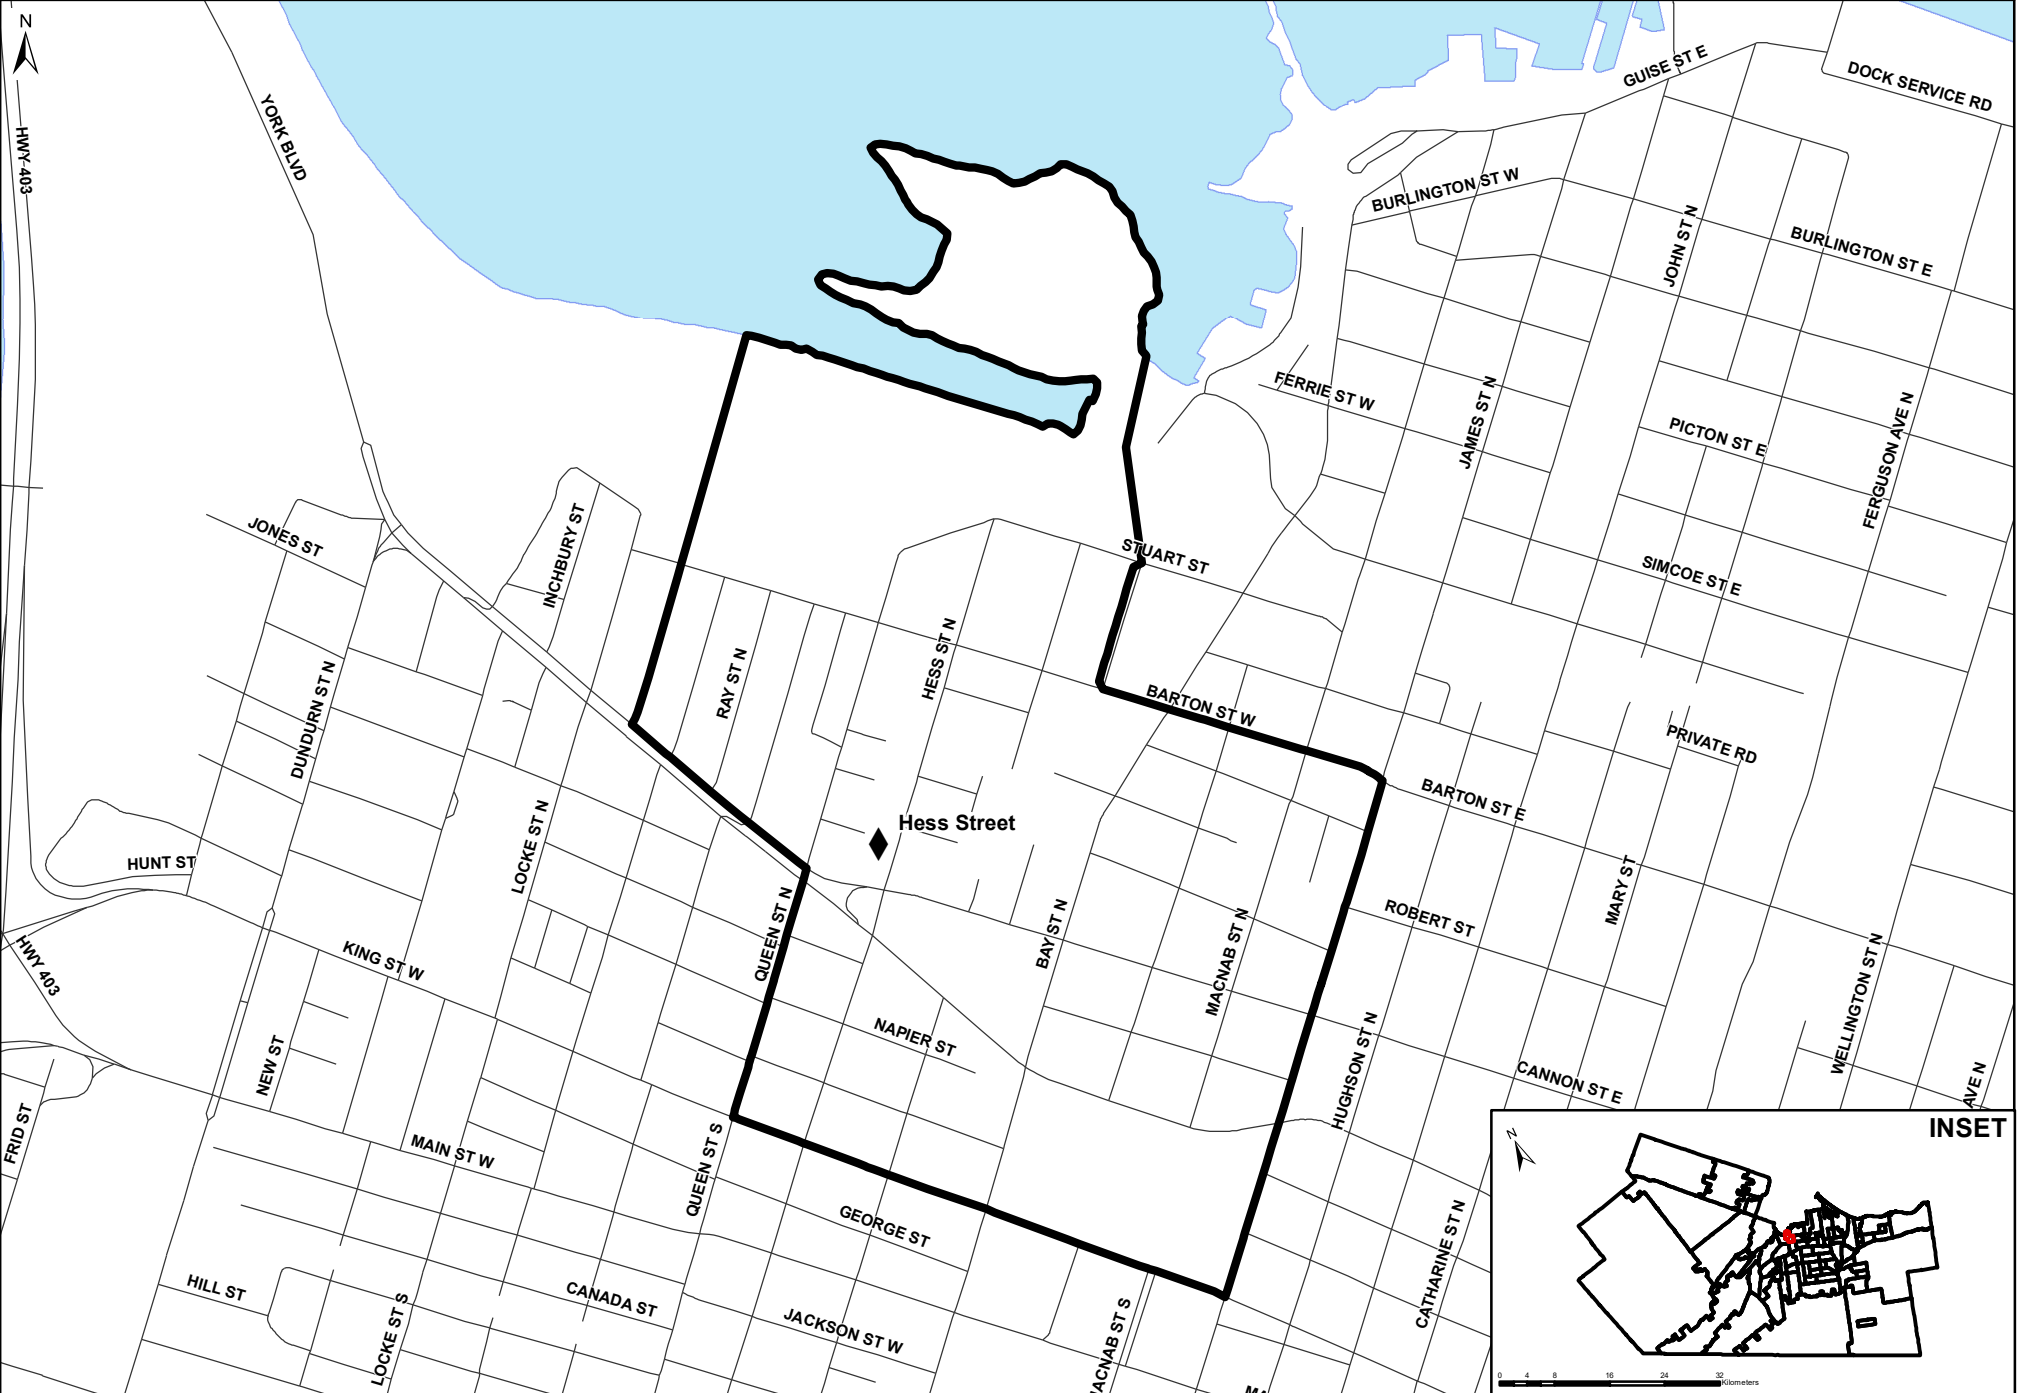

Hess Street Boundary

Grades JK-8

N
HWY 403

HWY 403
FRID ST

◆ Elementary Elementary Boundary

0 0.125 0.25 0.5 0.75 1 Kilometers