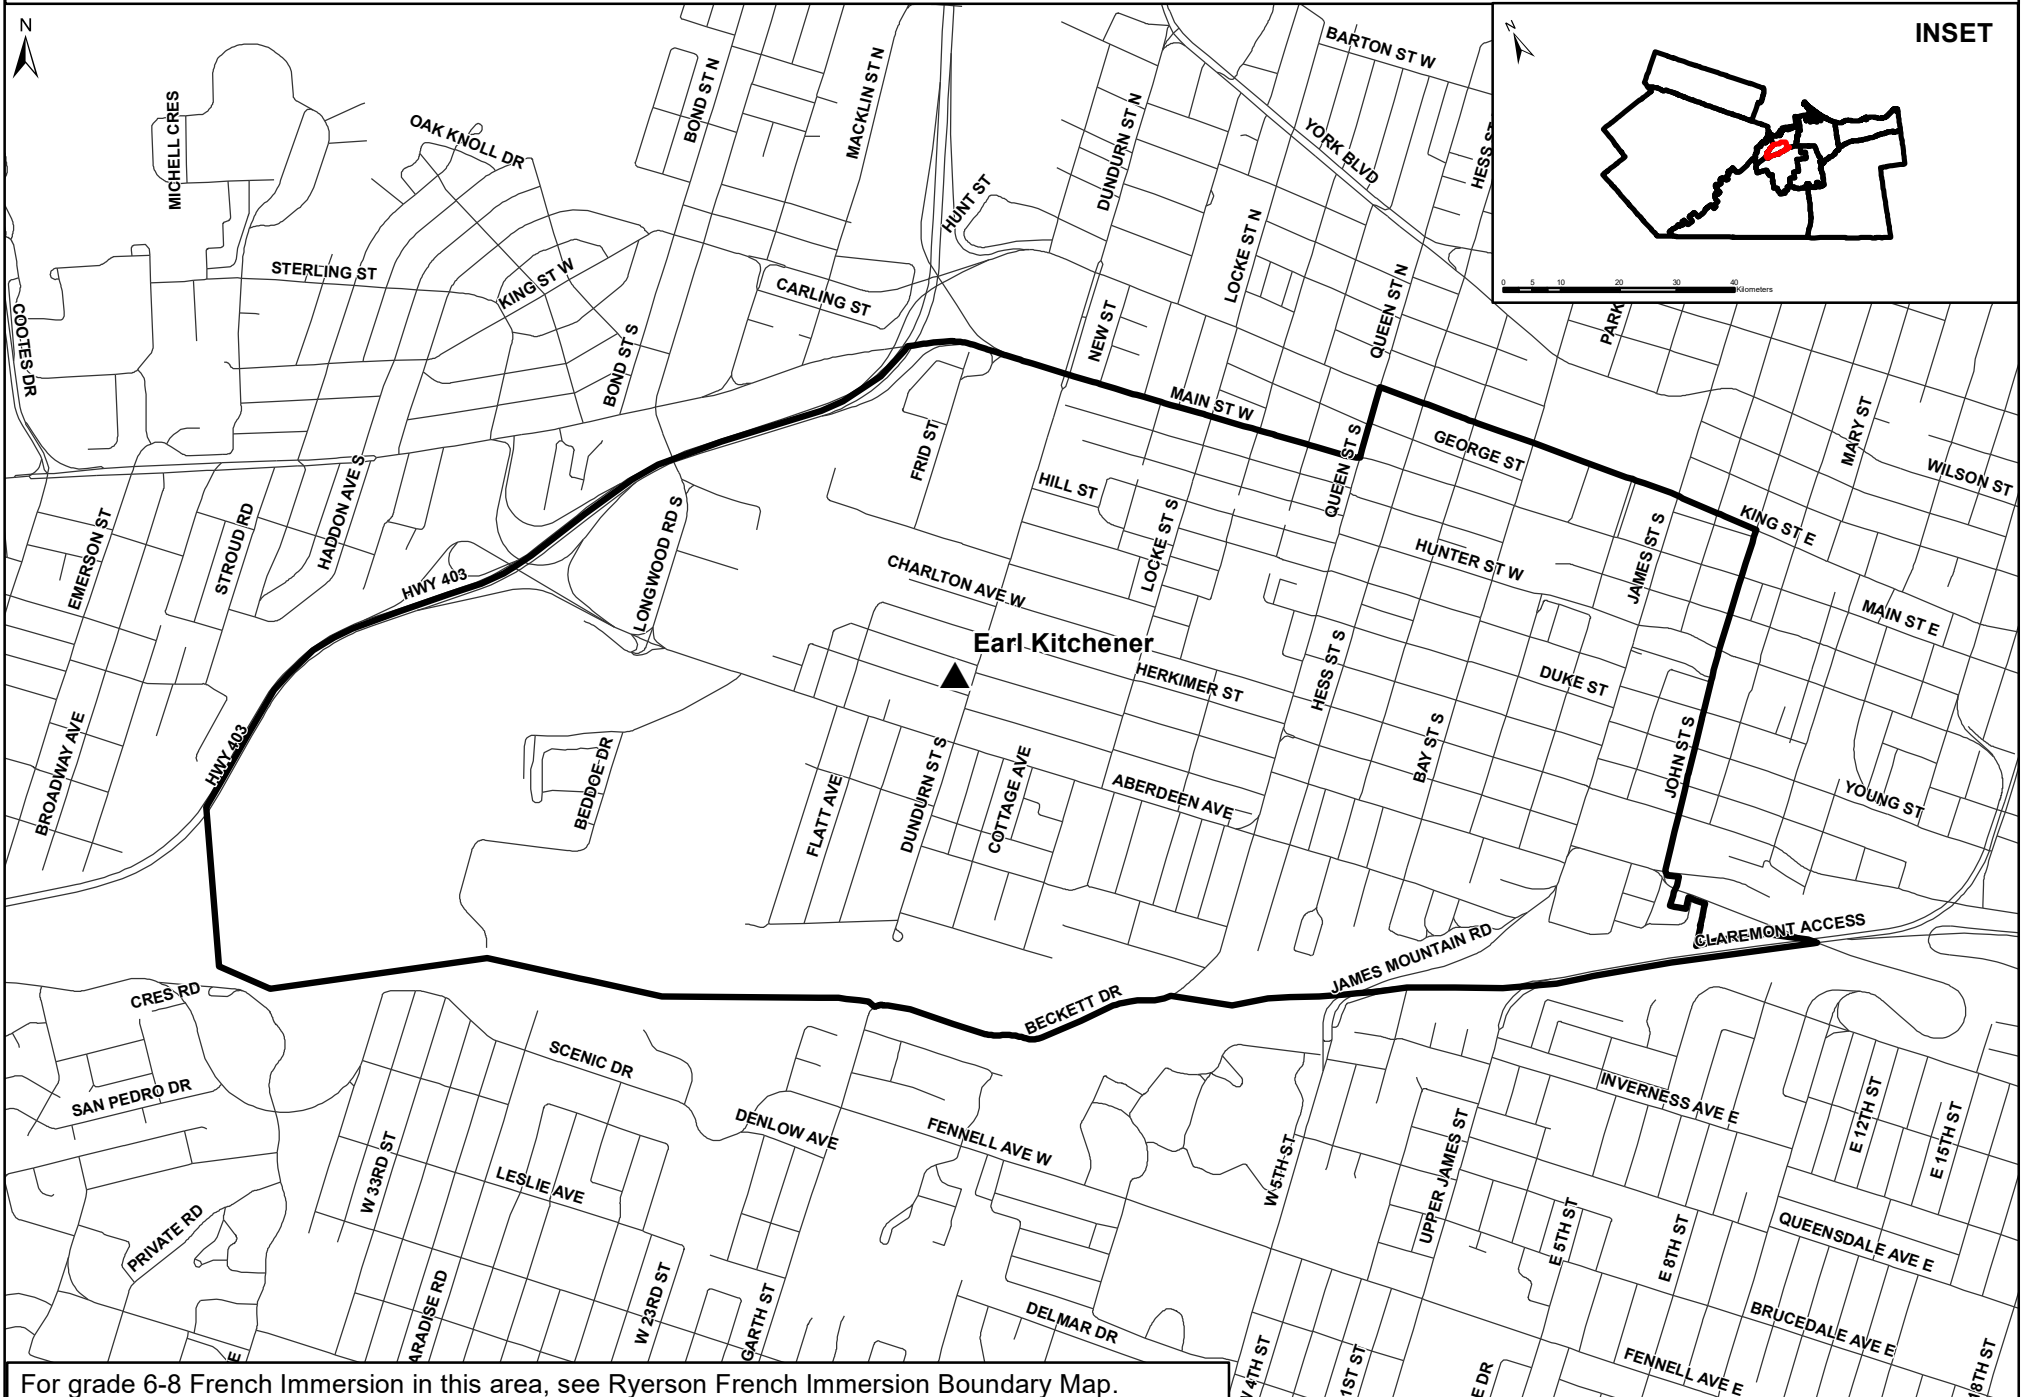

Earl Kitchener French Immersion Boundary

French Immersion Grades 1-5

For grade 6-8 French Immersion in this area, see Ryerson French Immersion Boundary Map.

▲ Jr Elementary School □ FI Boundary