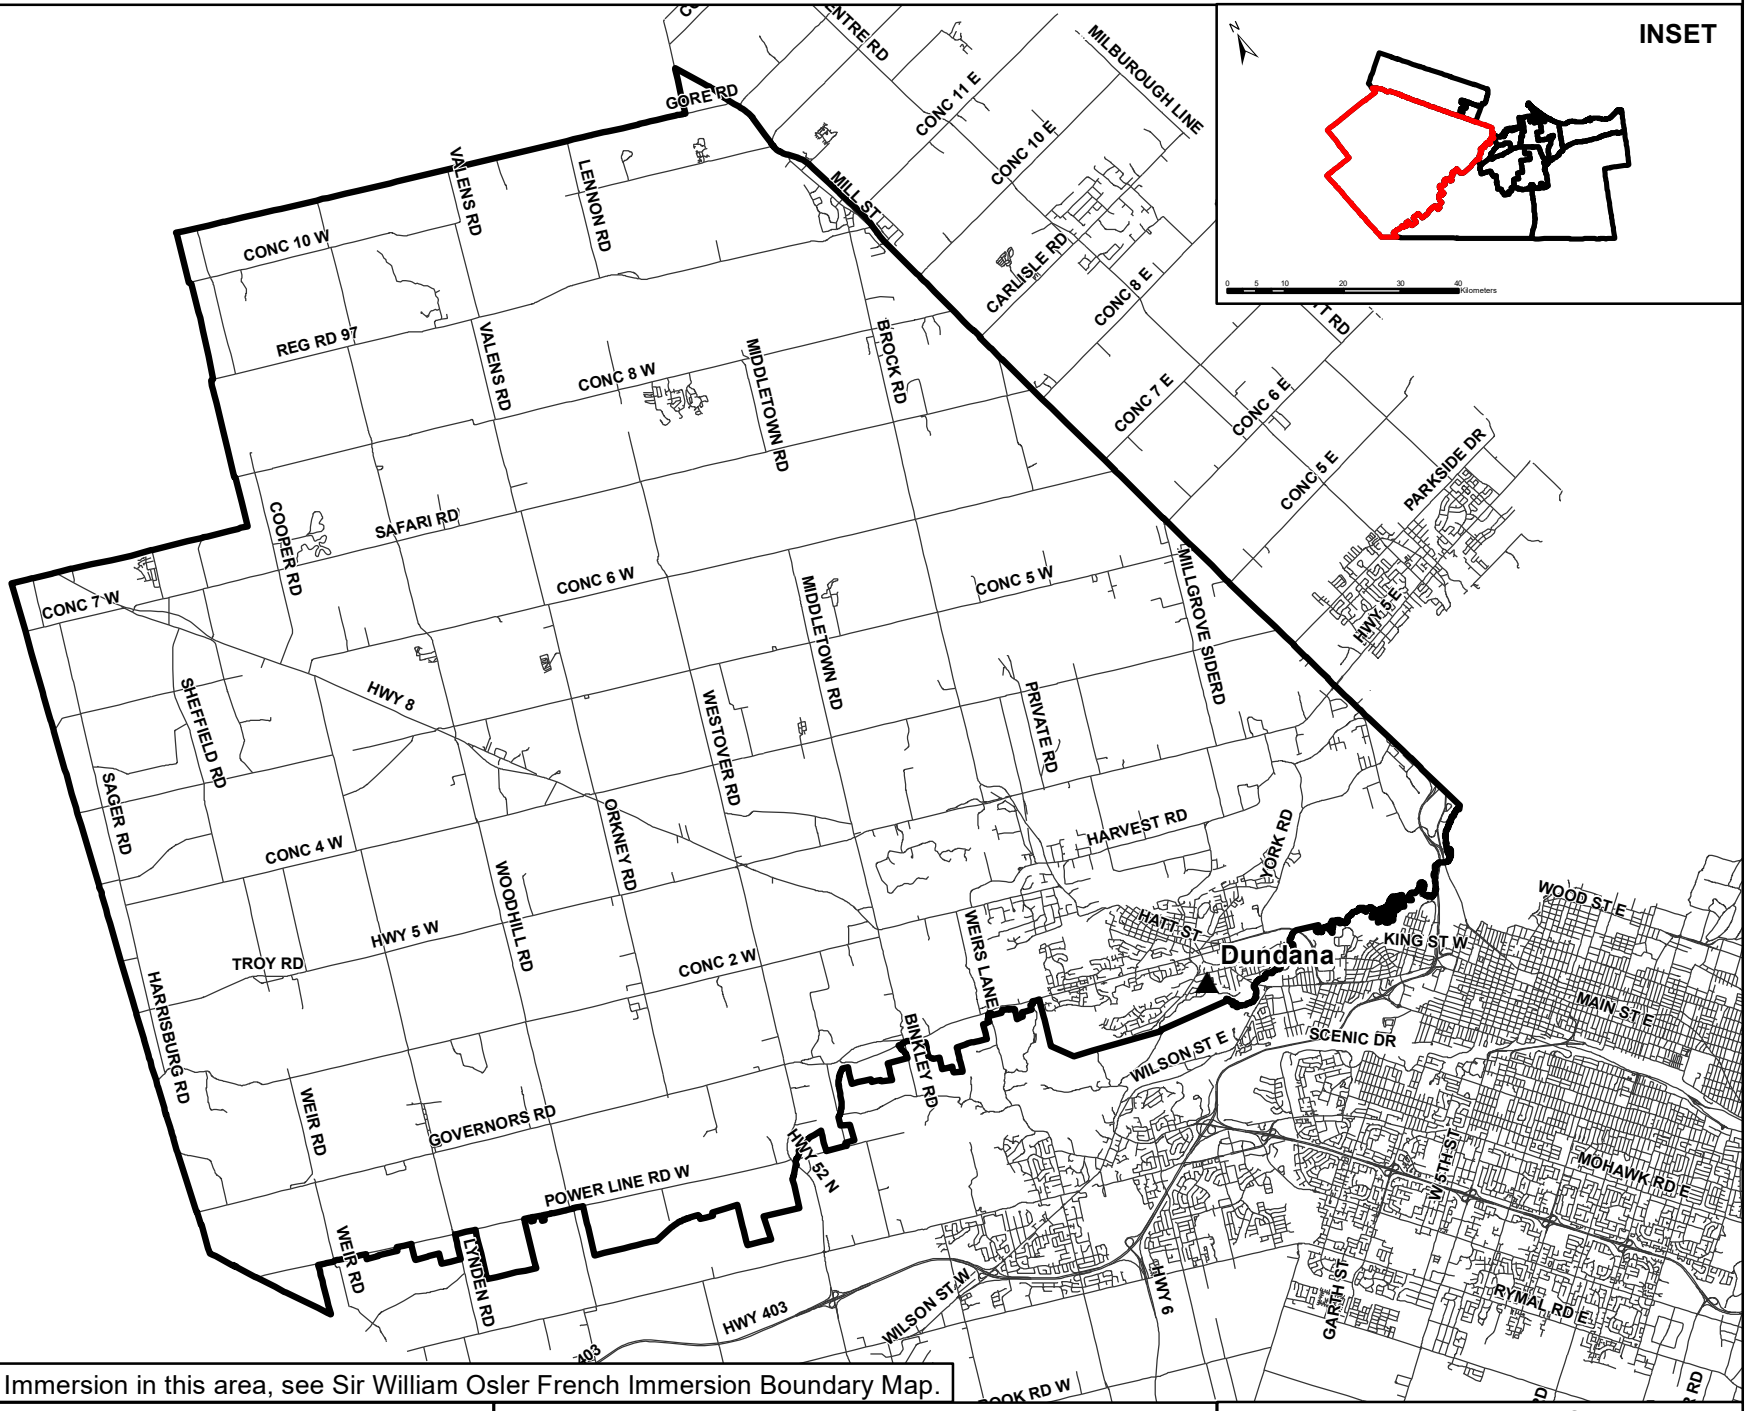

## Dundana French Immersion Boundary

French Immersion Grades 1-5

INSET

For grade 6-8 French Immersion in this area, see Sir William Osler French Immersion Boundary Map.

▲ Jr. Elementary School    □ FI Boundary