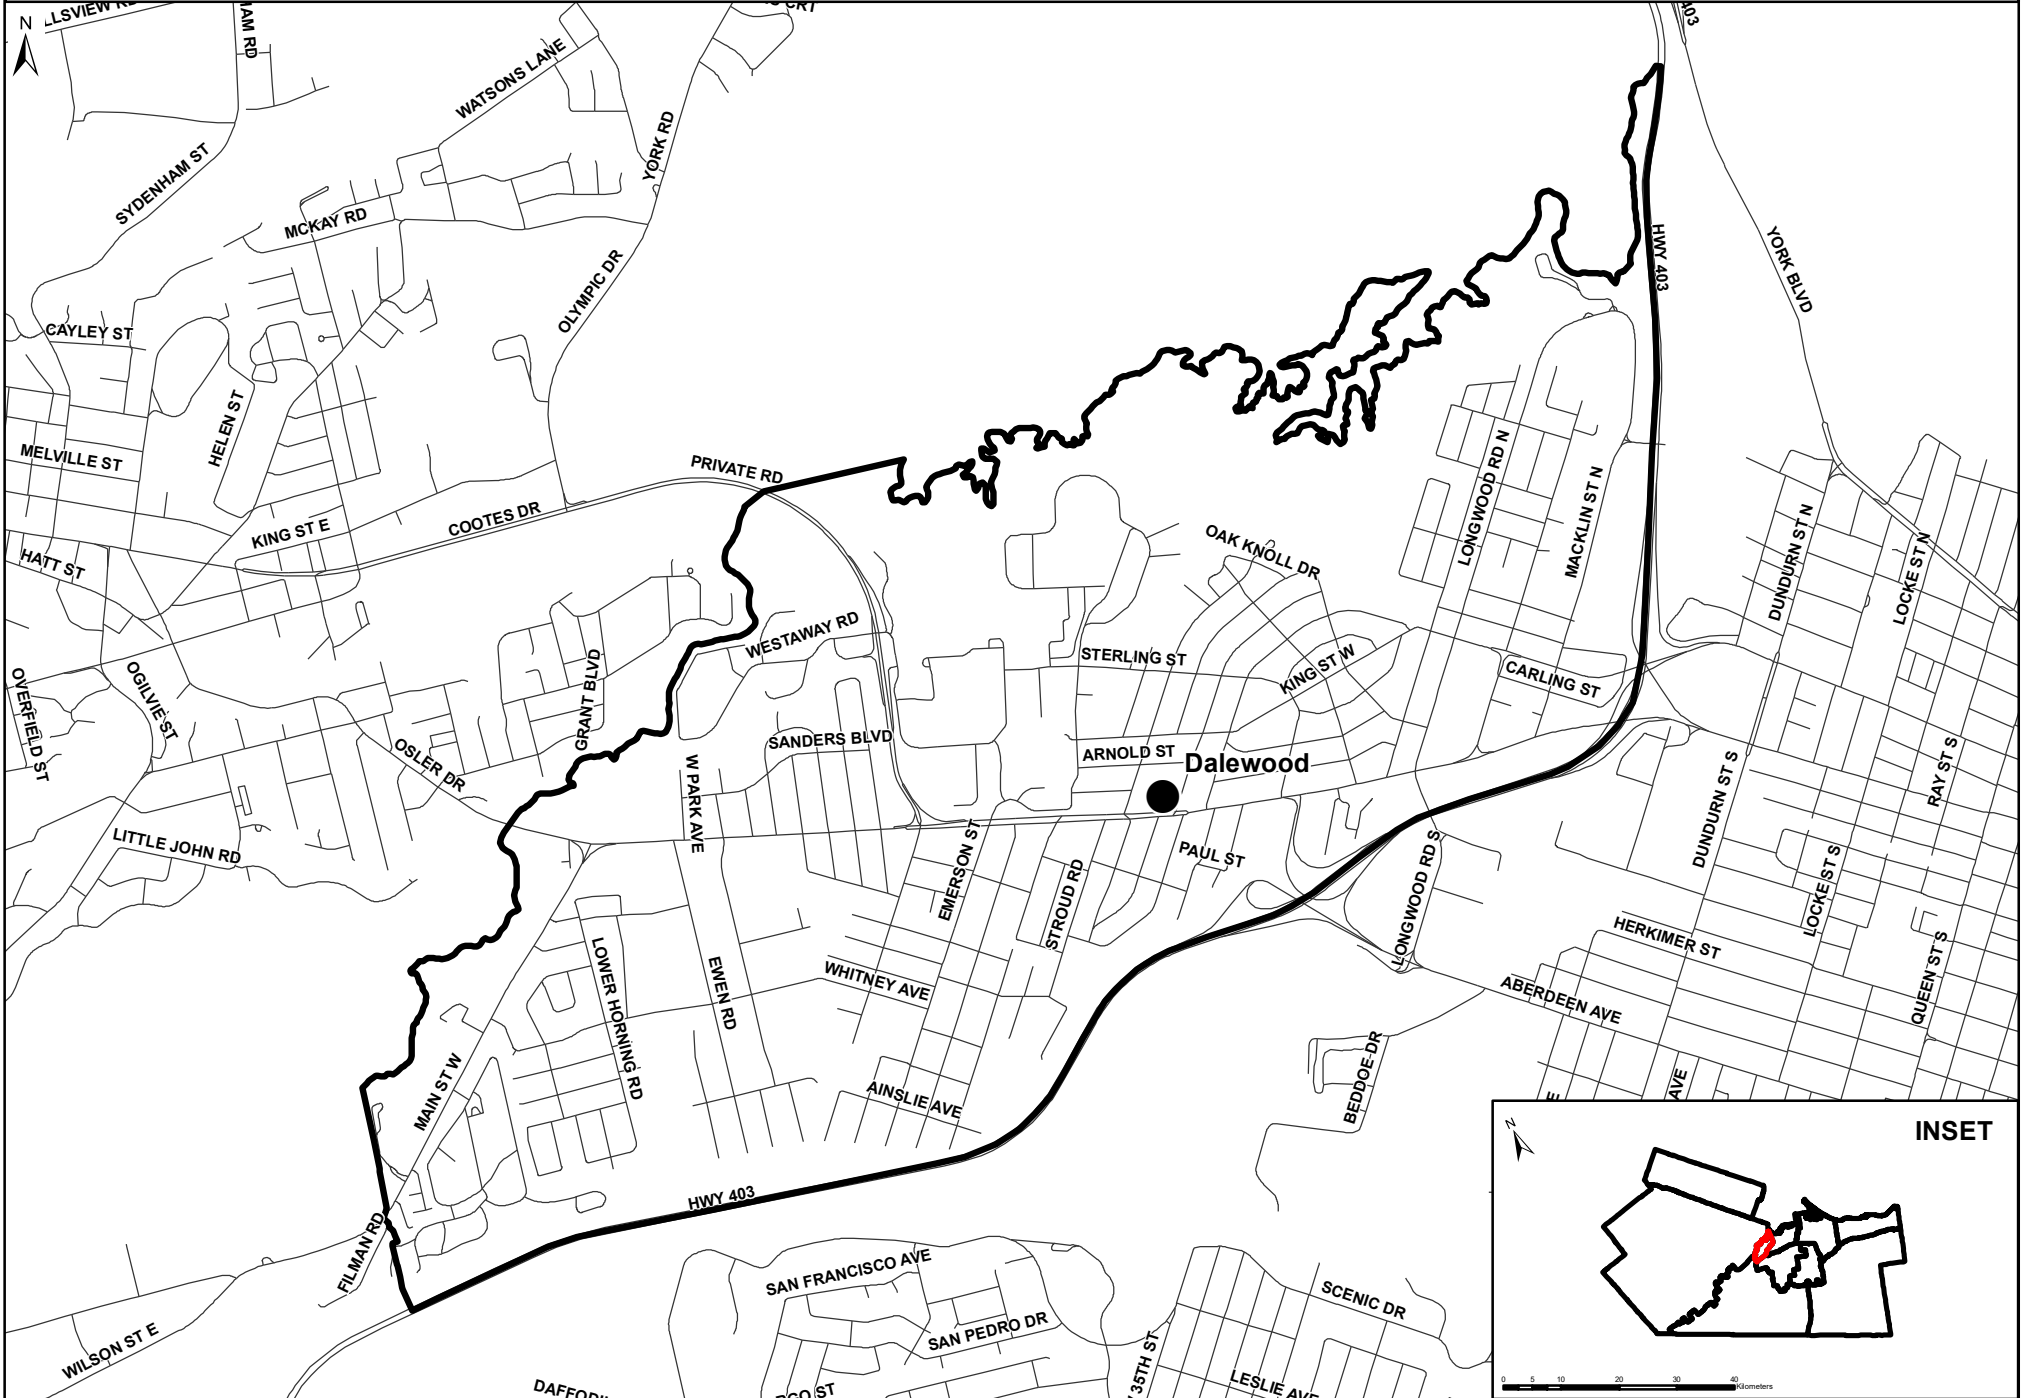

Dalewood French Immersion Boundary

French Immersion Grades 6-8

● Middle School □ FI Boundary