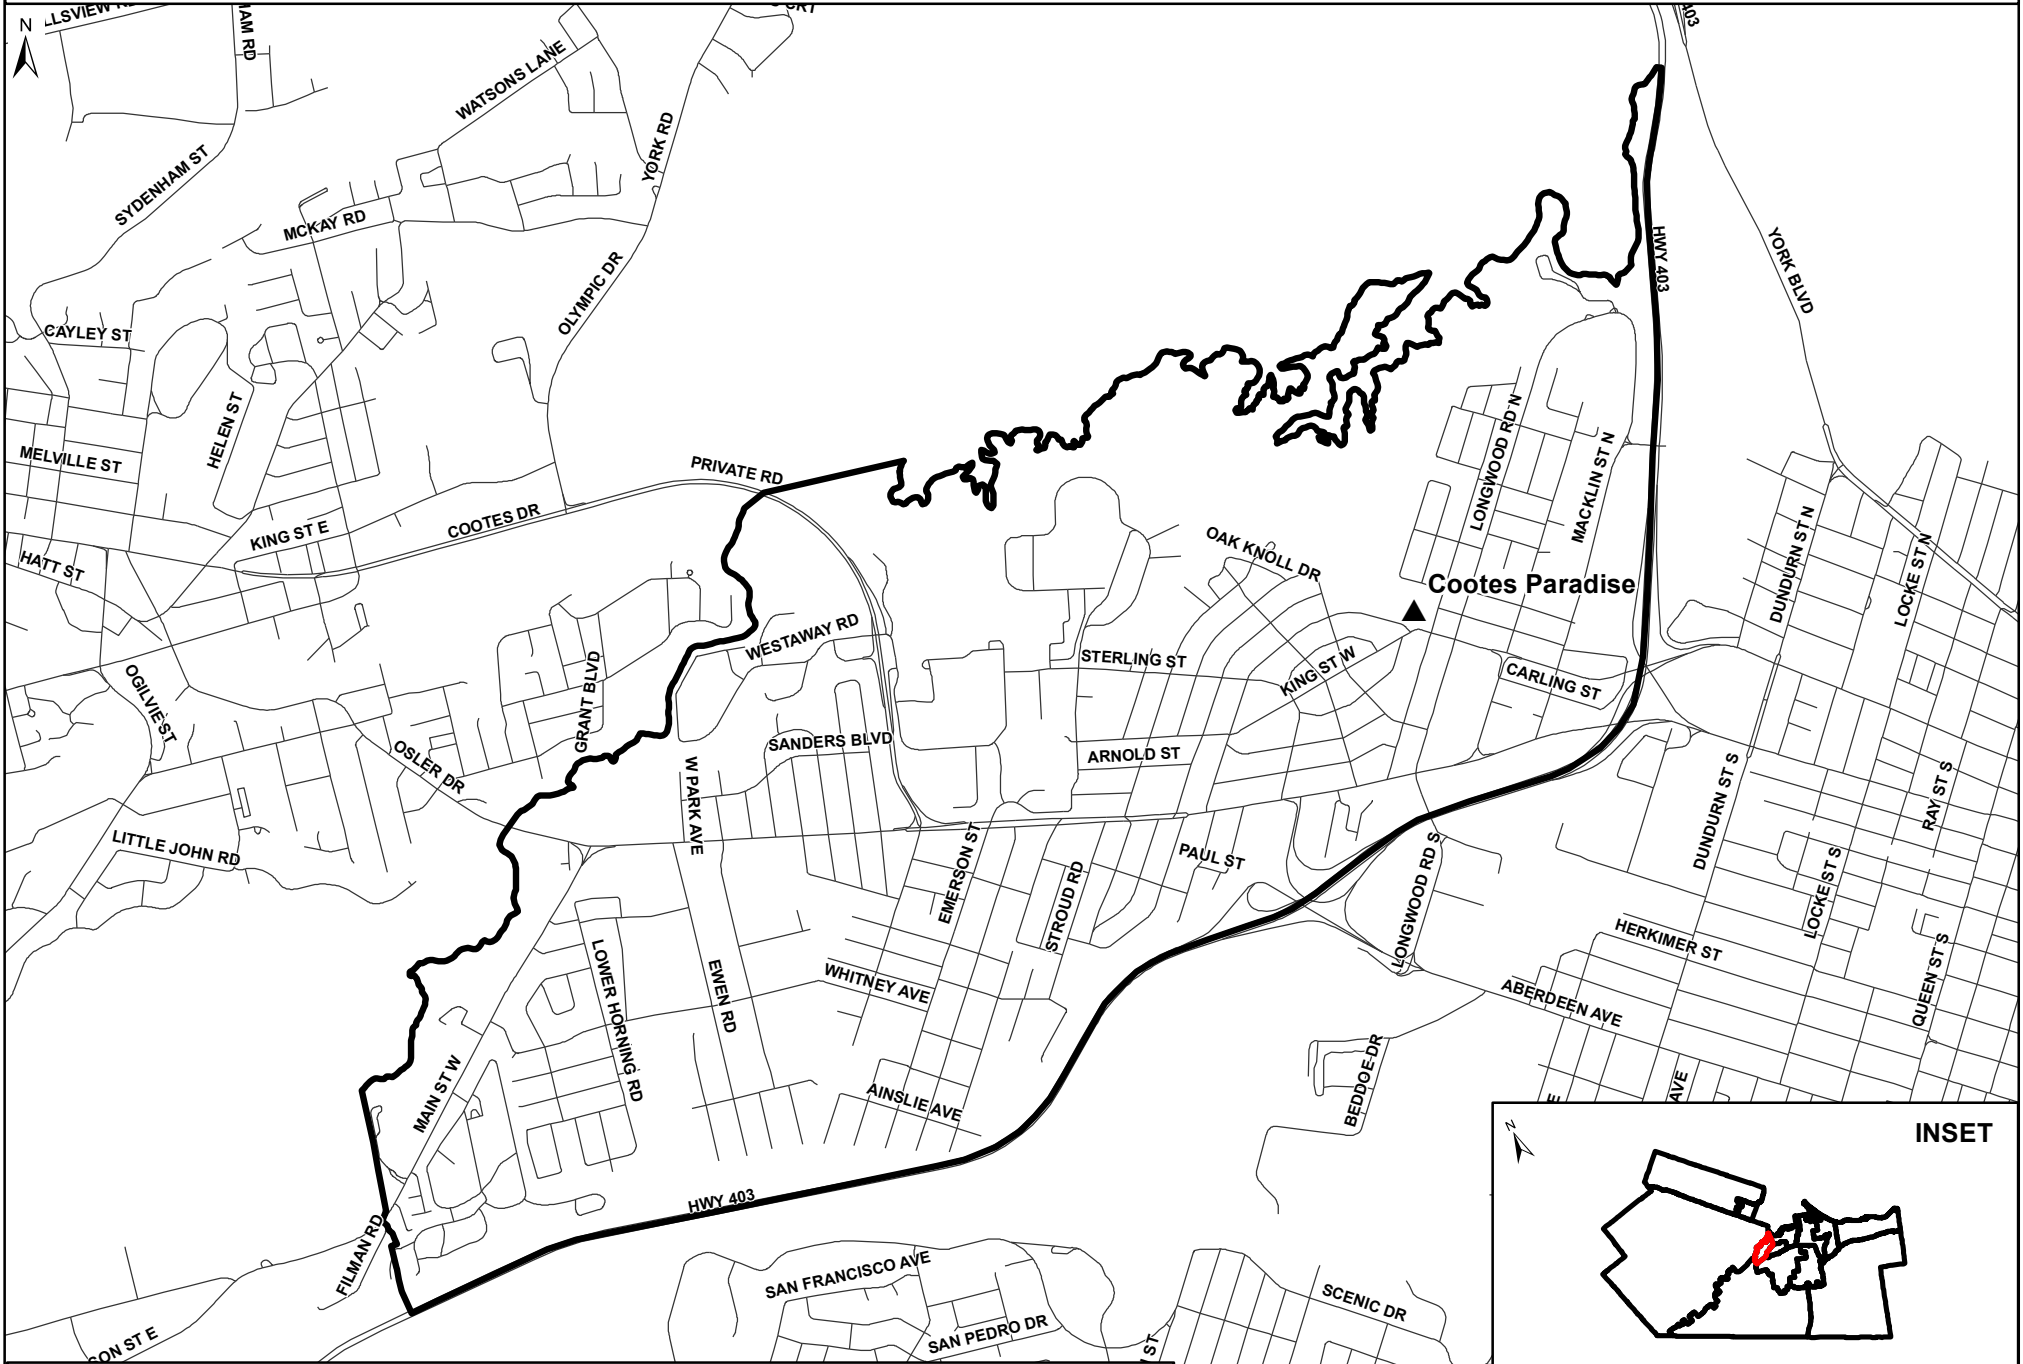

## Cootes Paradise French Immersion Boundary

French Immersion Grades 1-5

For grade 6-8 French Immersion in this area, see Dalewood French Immersion Boundary Map.

▲ Jr. Elementary School    □ FI Boundary