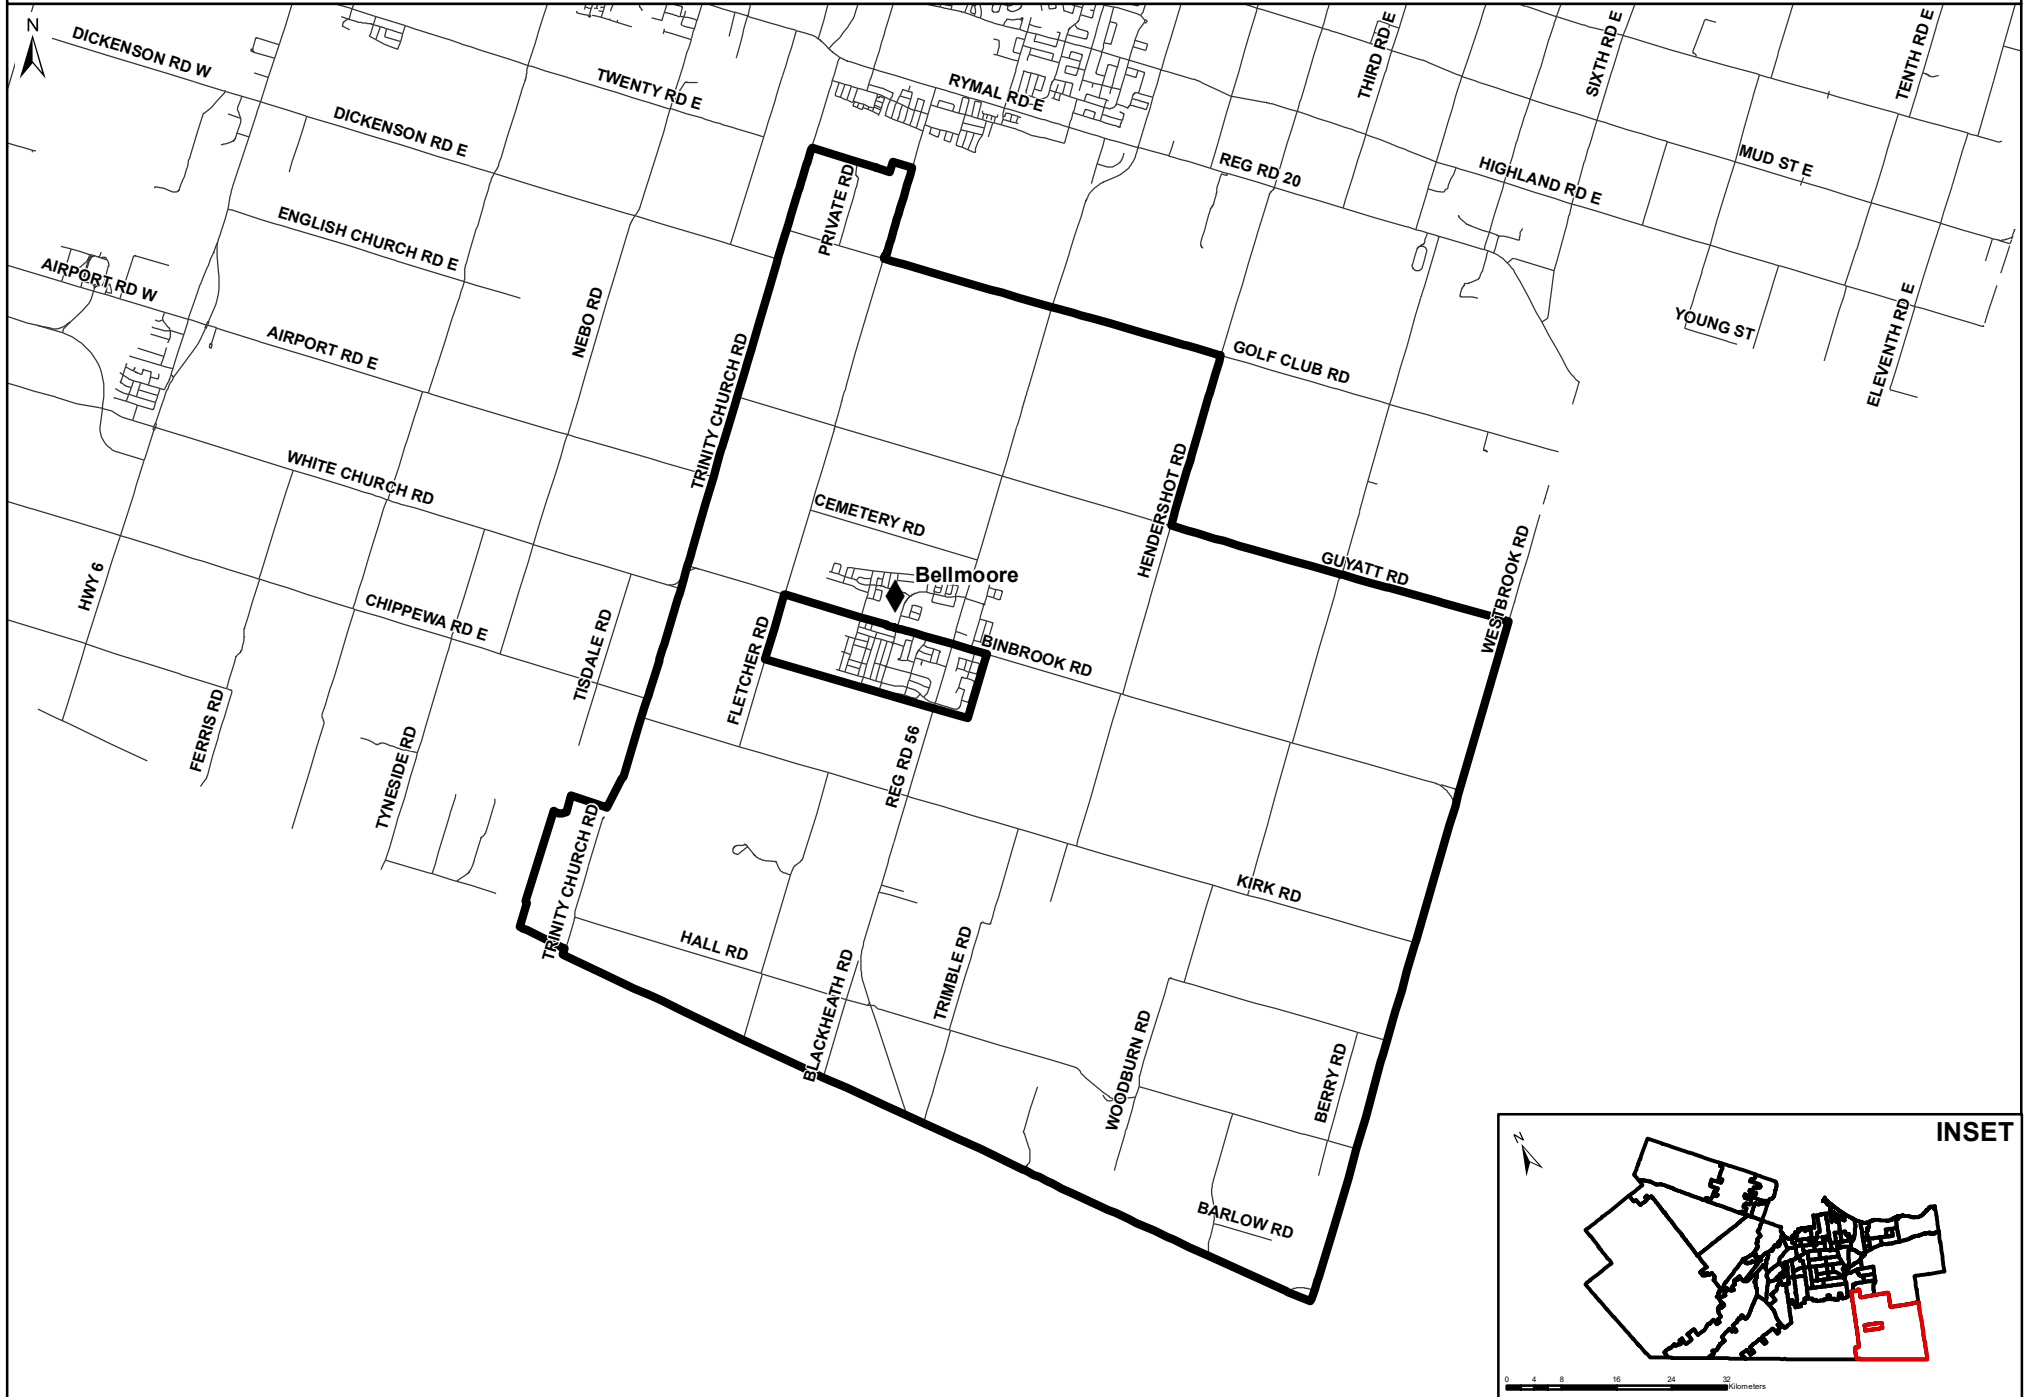

Bellmore Boundary

Grades JK-8

◆ Elementary □ Elementary Boundary

0 0.75 1.5 3 4.5 6 Kilometers