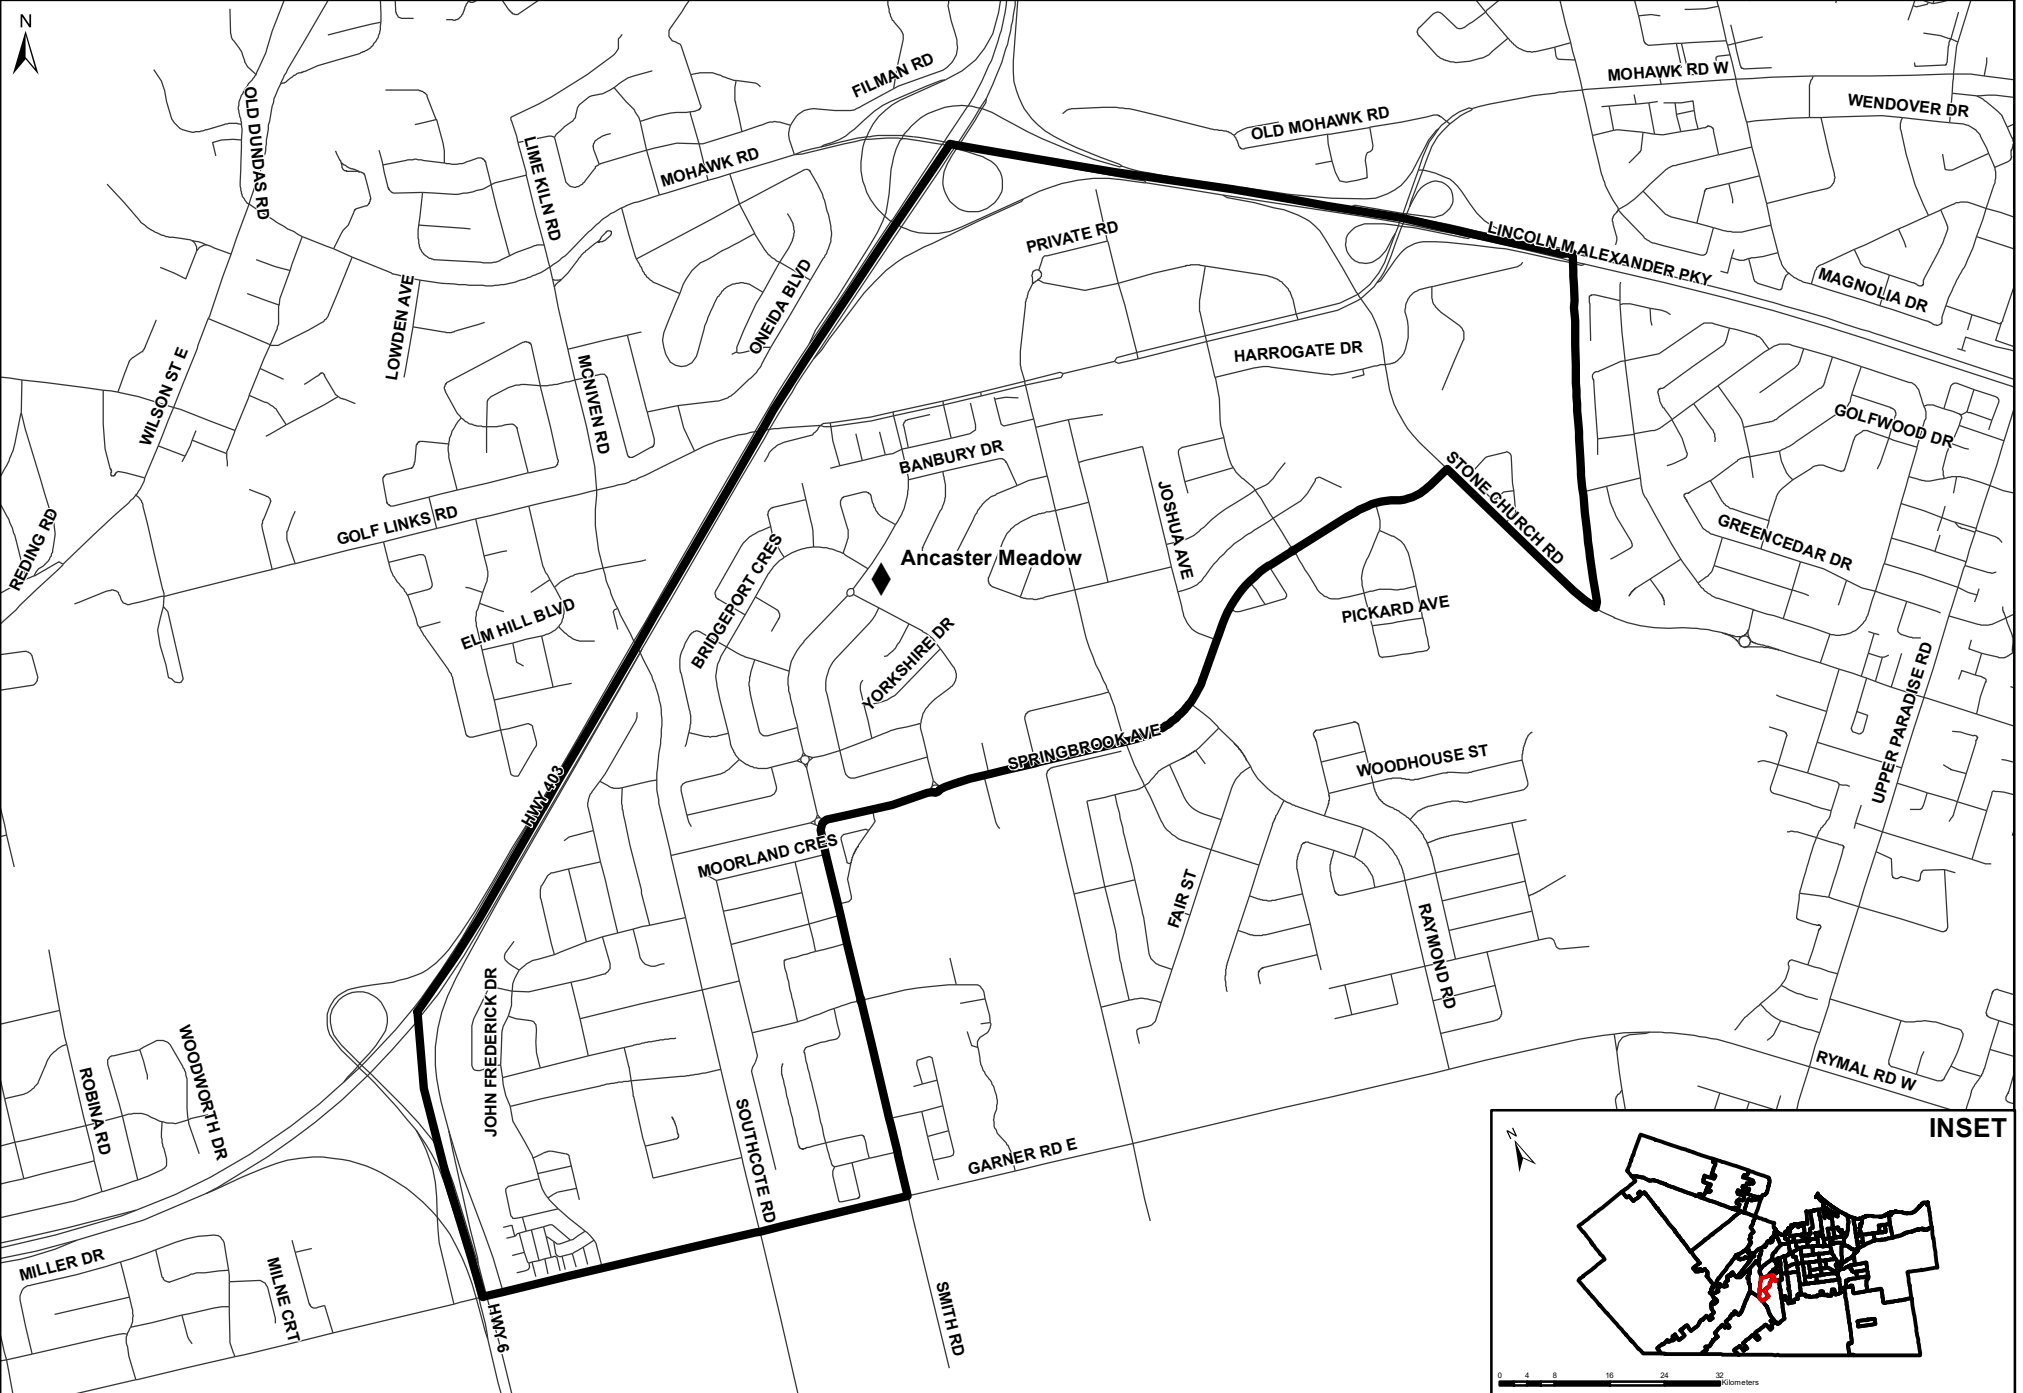

Ancaster Meadow Boundary

Grades JK-8

◆ Elementary □ Elementary Boundary

0 0.2 0.4 0.8 1.2 1.6
Kilometers