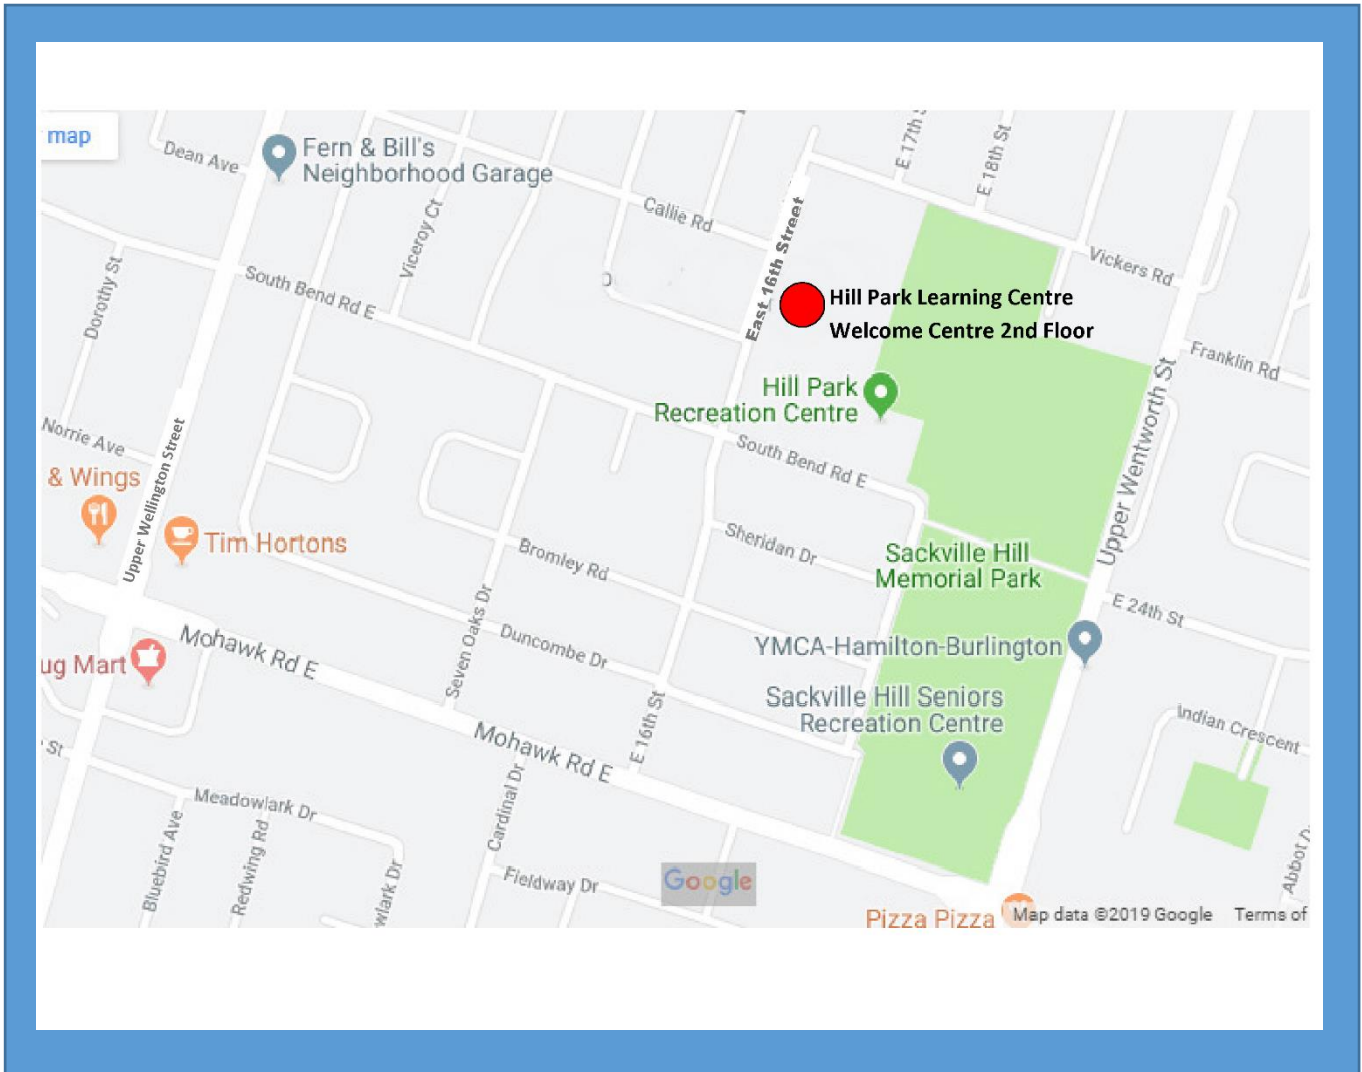

WELCOME CENTRE

465 East 16th Street, 2nd floor, Hamilton, ON L9A 4K6 Phone: 905-521-2554 Fax: 905-521-2550

The HWDSB Welcome Centre is located on the 2nd floor of the Hill Park Learning Centre