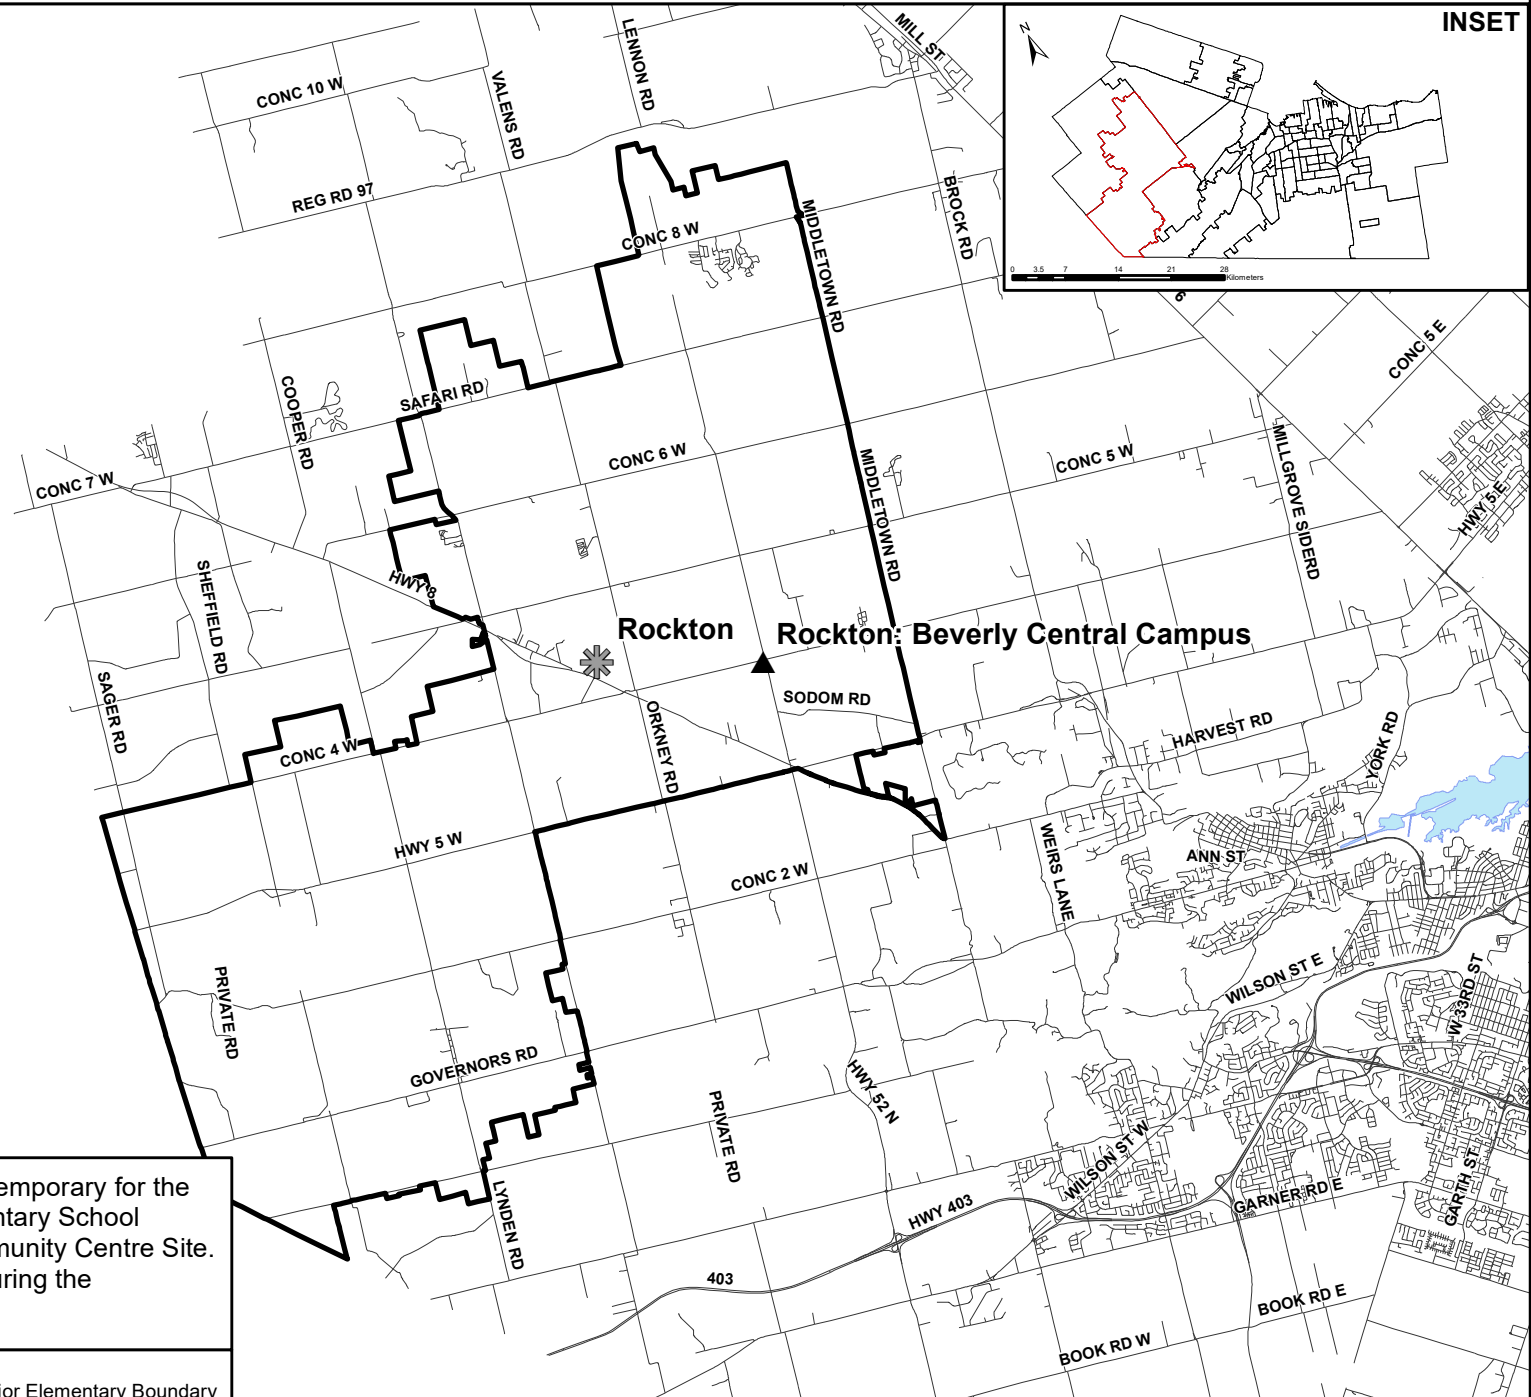

Rockton: Beverly Central Campus Boundary

Grades JK-5

Please note that this school location is temporary for the 2019/2020 school year. Rockton Elementary School will be constructed on the Beverly Community Centre Site. The new school is scheduled to open during the 2019/2020 school year.

 School Under Construction	 Junior Elementary Boundary
 Junior Elementary School	