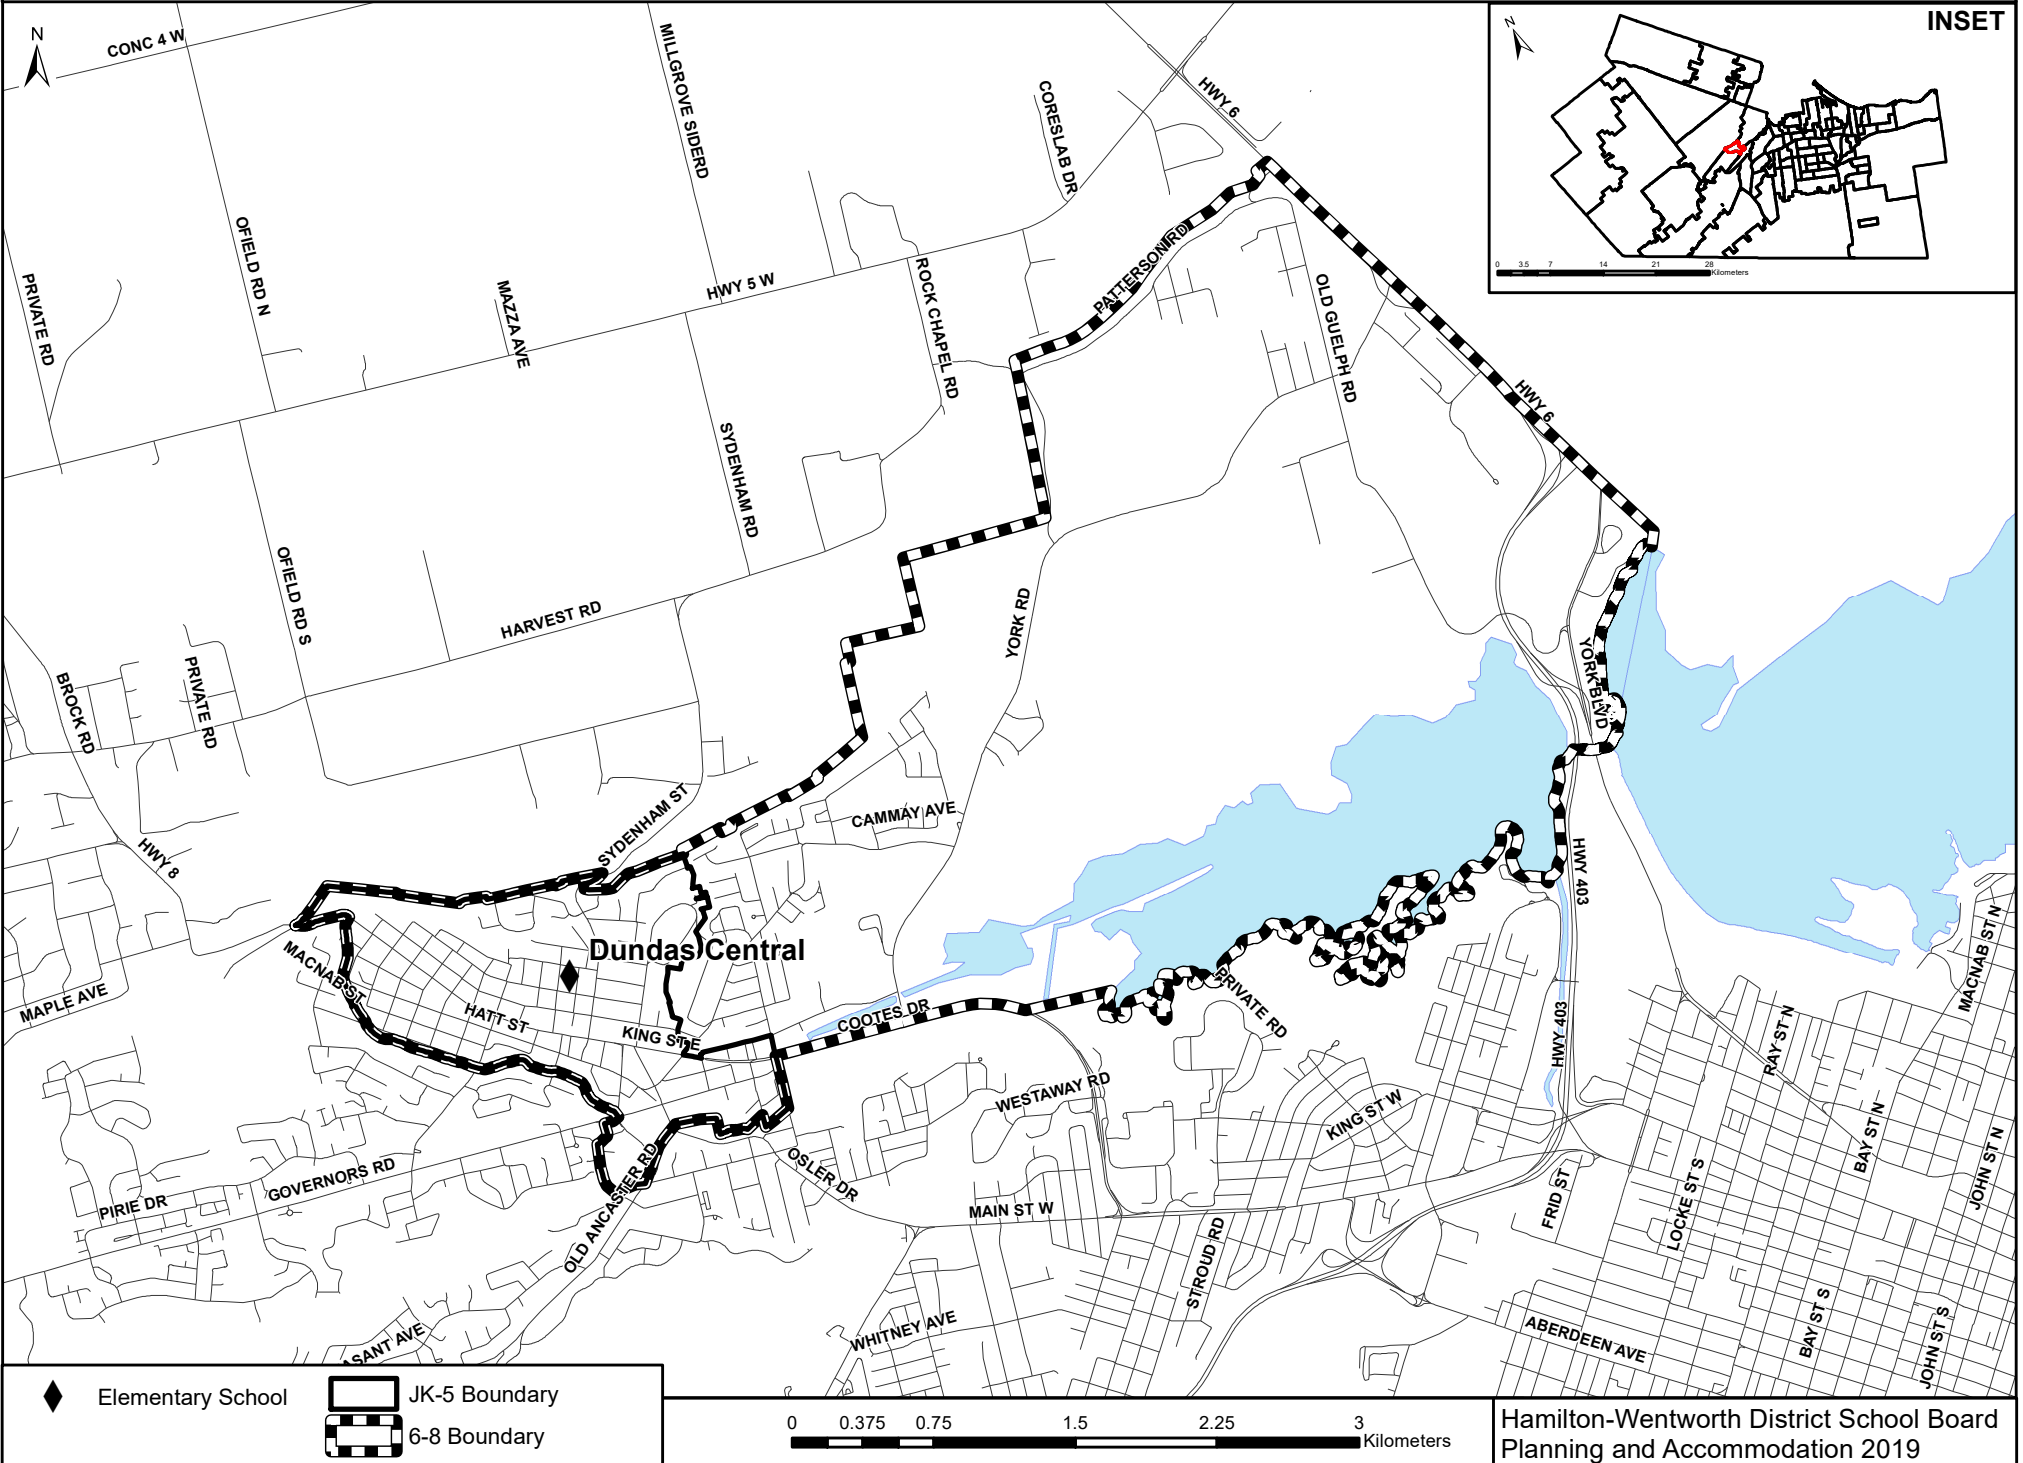

Dundas Central Boundary

Grades JK-8

Elementary School

JK-5 Boundary

6-8 Boundary

0 0.375 0.75 1.5 2.25 3 Kilometers