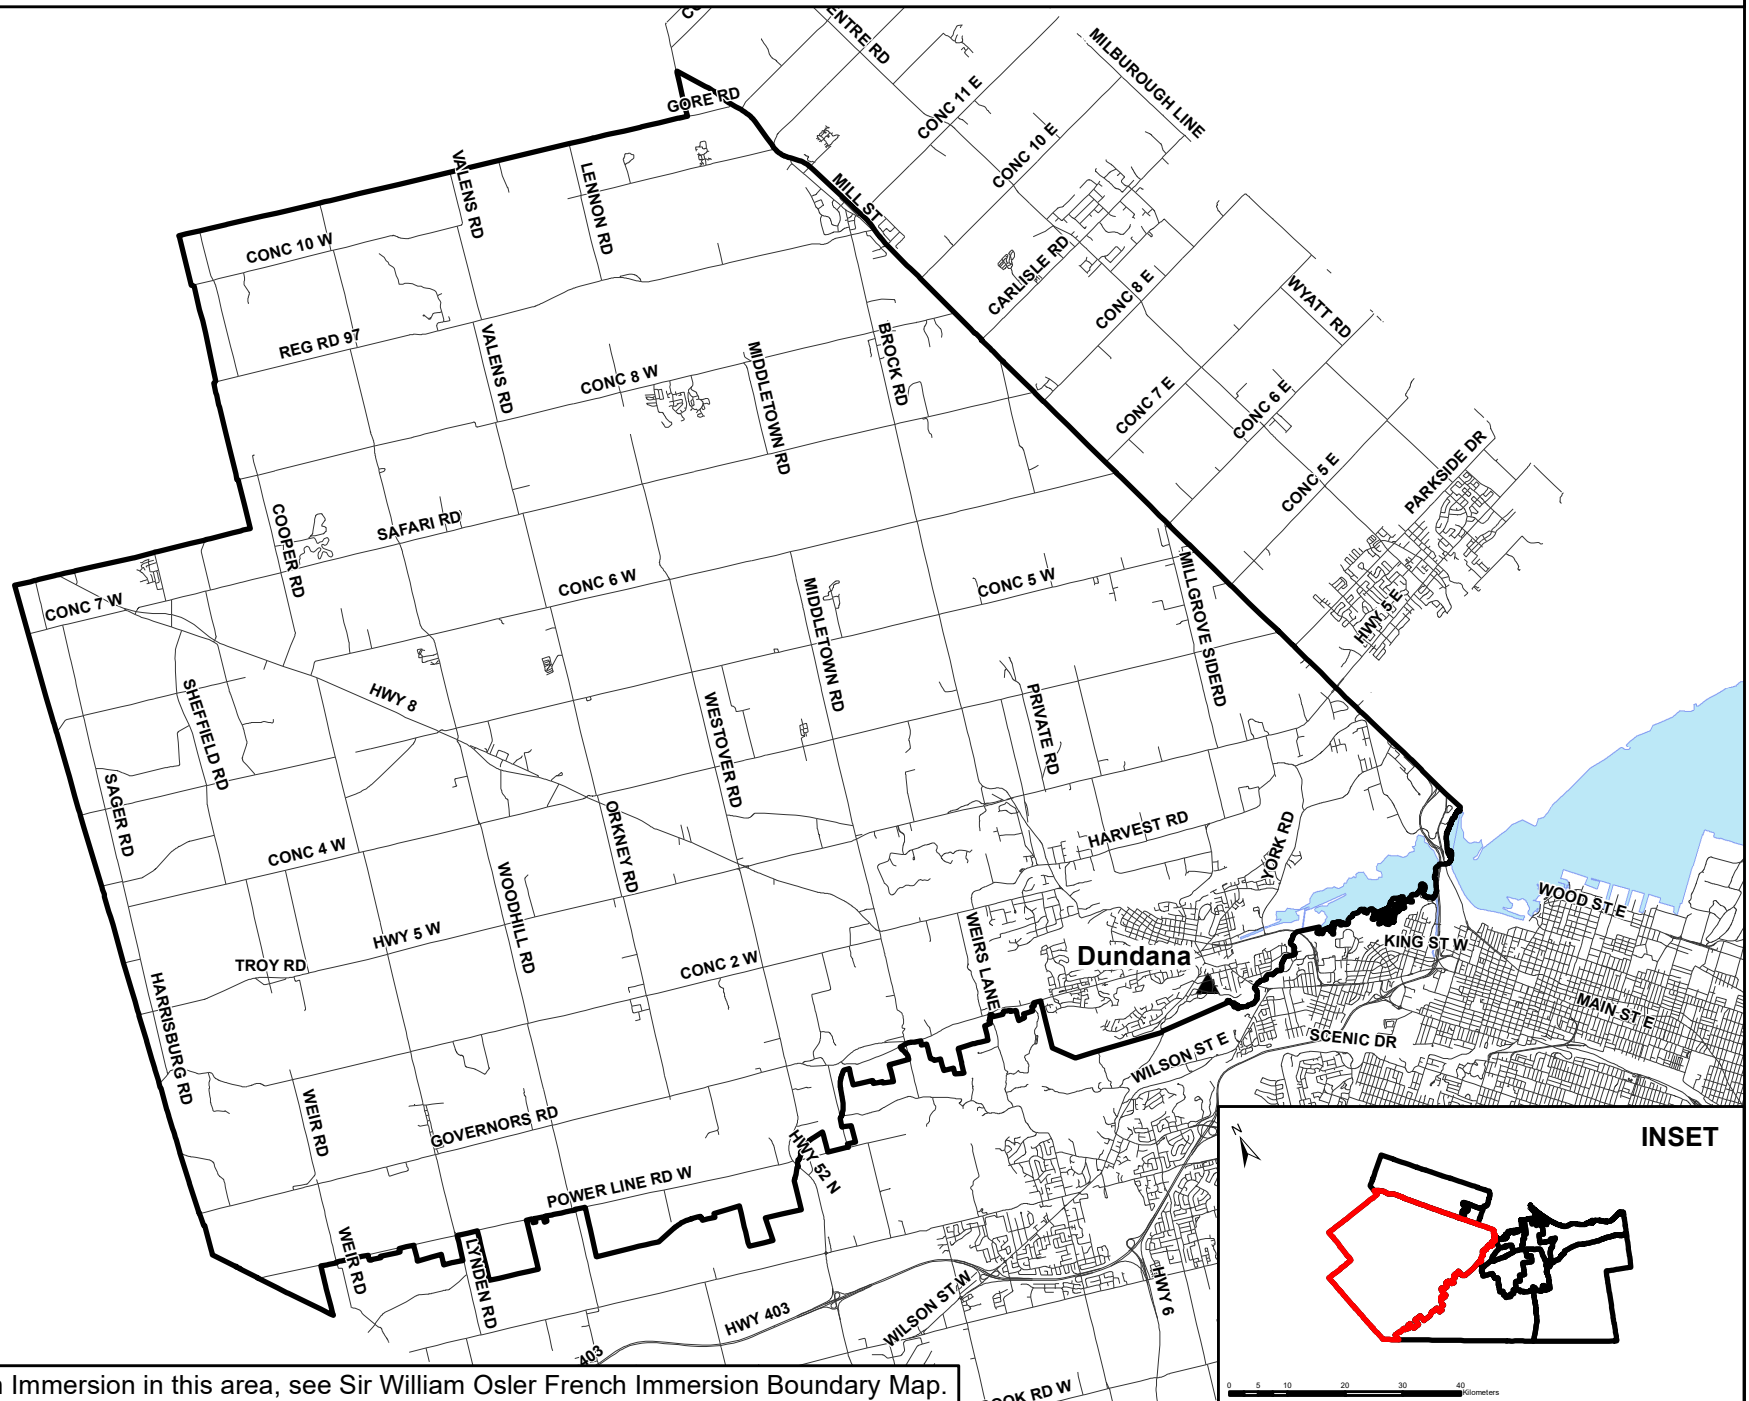

Dundana French Immersion Boundary

French Immersion Grades 1-5

For grade 6-8 French Immersion in this area, see Sir William Osler French Immersion Boundary Map.

▲ Junior Elementary School □ French Immersion Boundary

Hamilton-Wentworth District School Board
Planning and Accommodation 2019