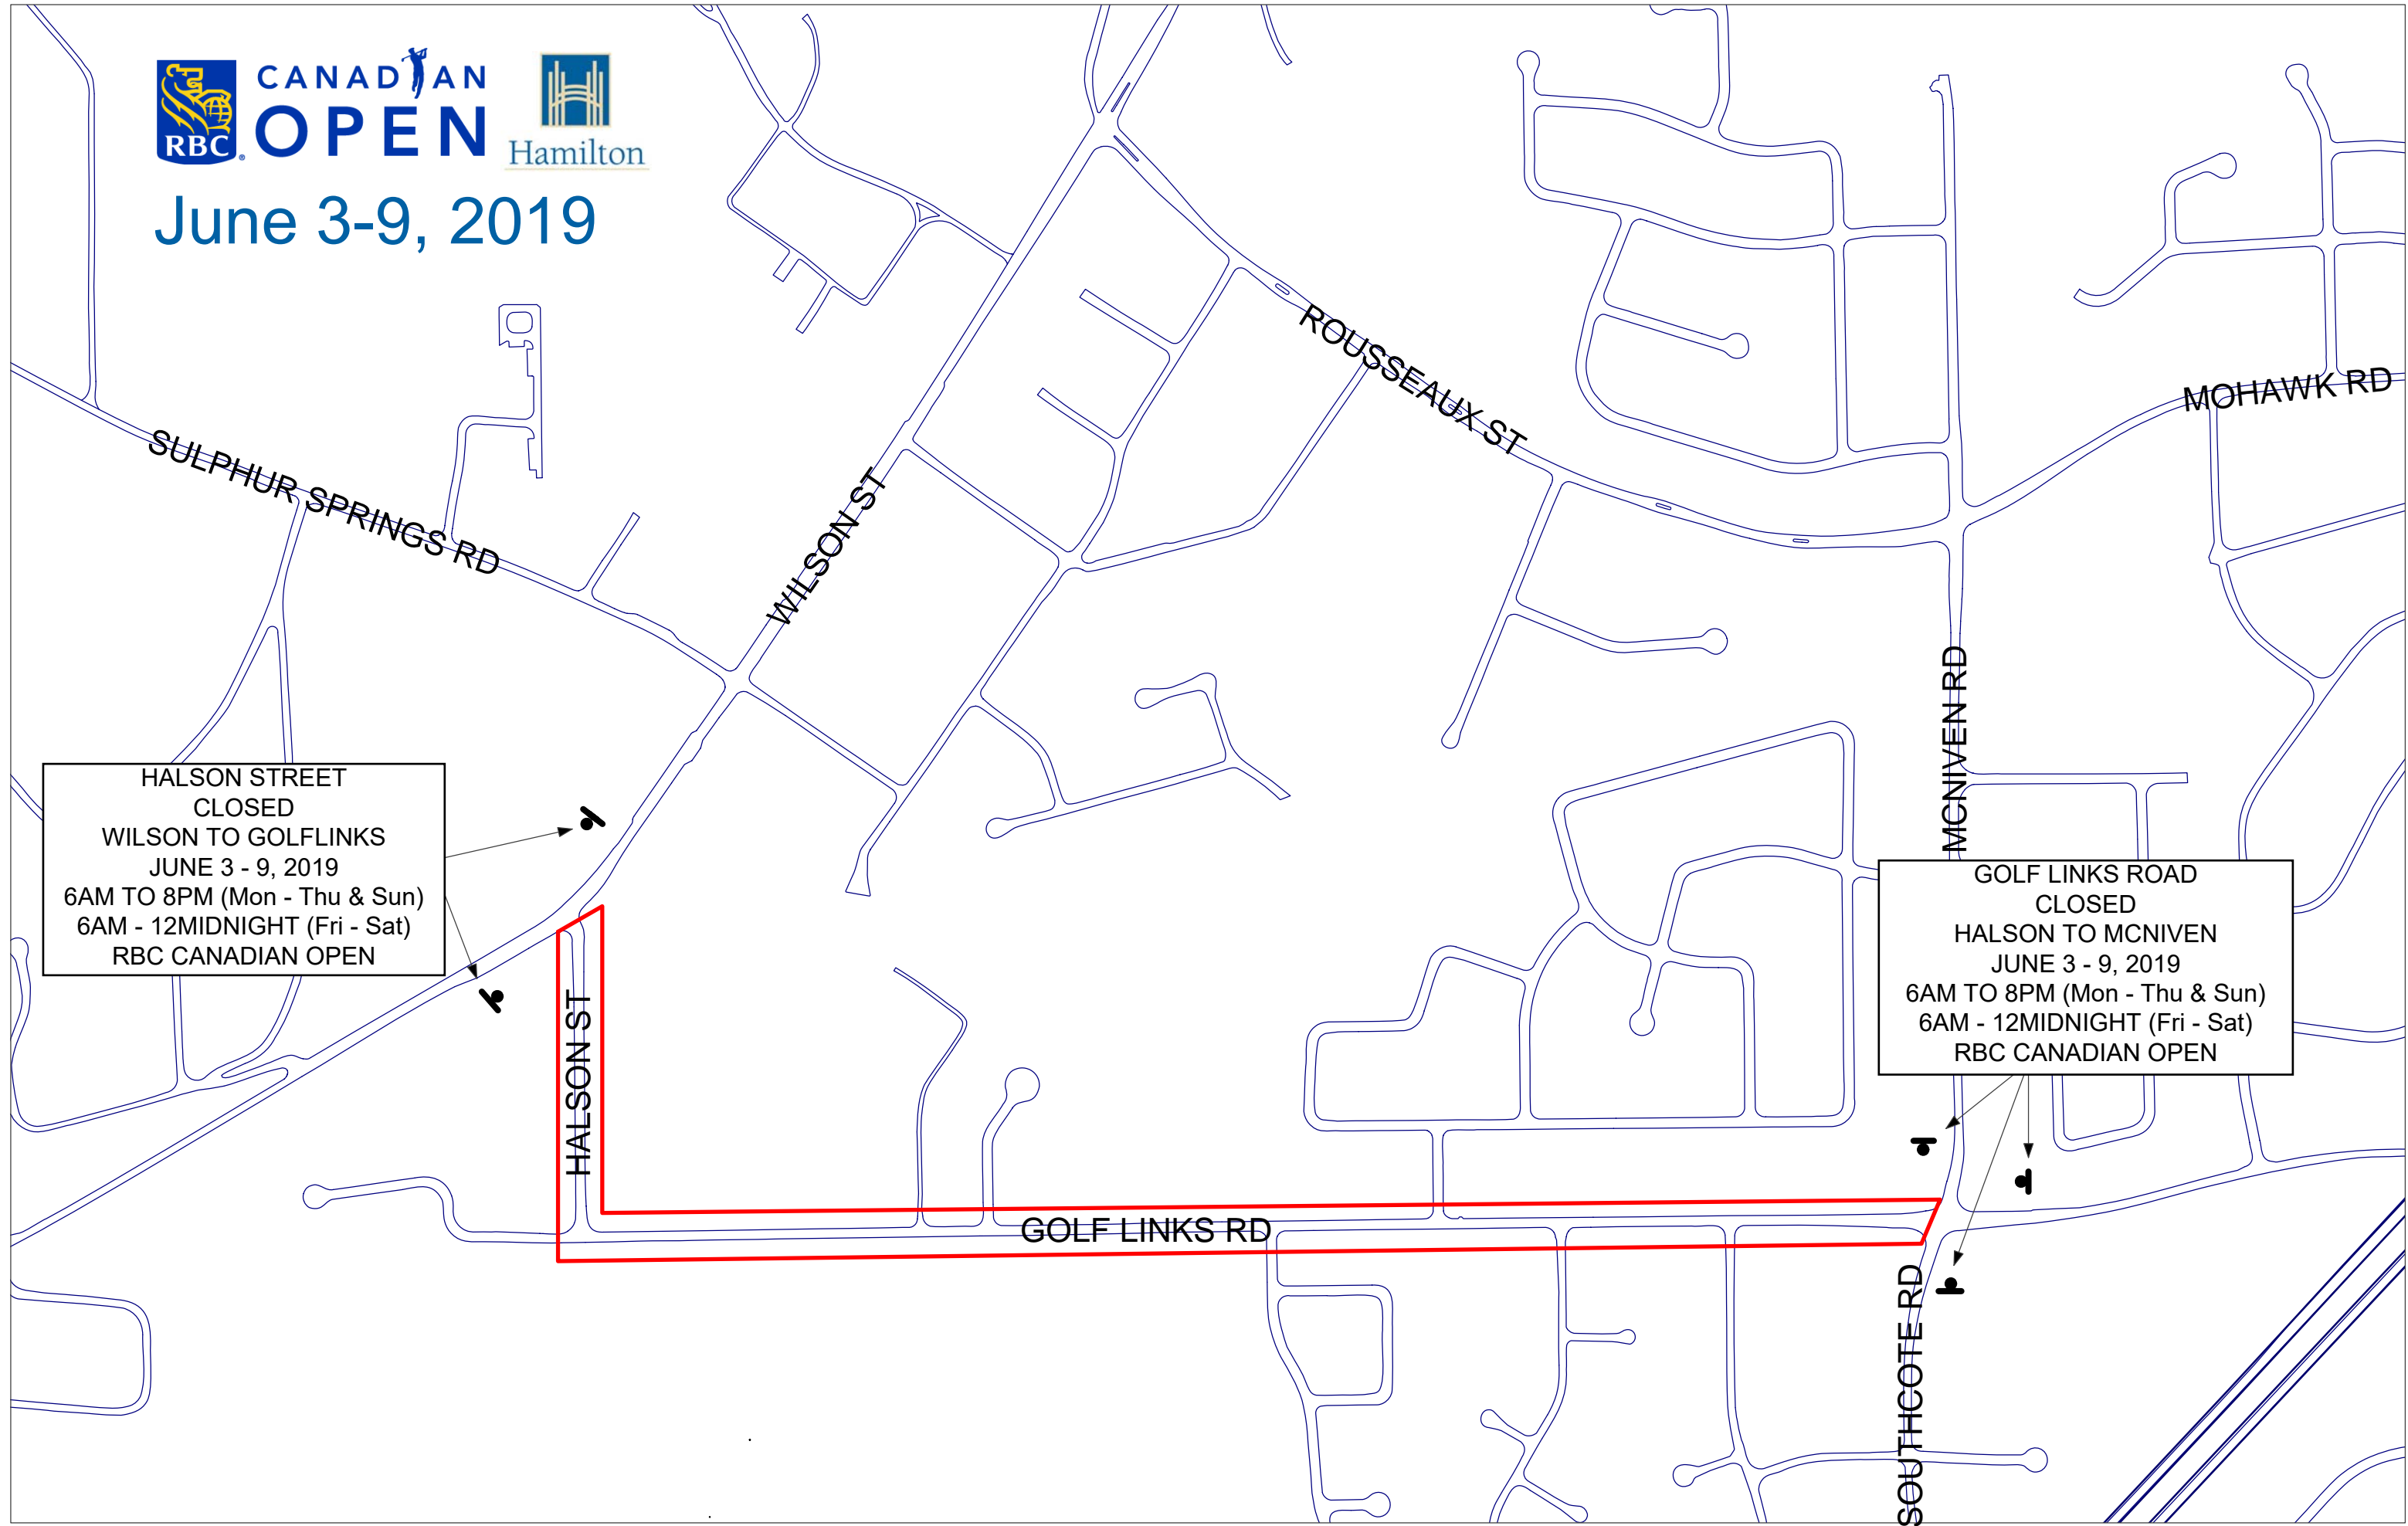

June 3-9, 2019

HALSON STREET
CLOSED
WILSON TO GOLFLINKS
JUNE 3 - 9, 2019
6AM TO 8PM (Mon - Thu & Sun)
6AM - 12MIDNIGHT (Fri - Sat)
RBC CANADIAN OPEN

GOLF LINKS ROAD
CLOSED
HALSON TO MCVIVEN
JUNE 3 - 9, 2019
6AM TO 8PM (Mon - Thu & Sun)
6AM - 12MIDNIGHT (Fri - Sat)
RBC CANADIAN OPEN