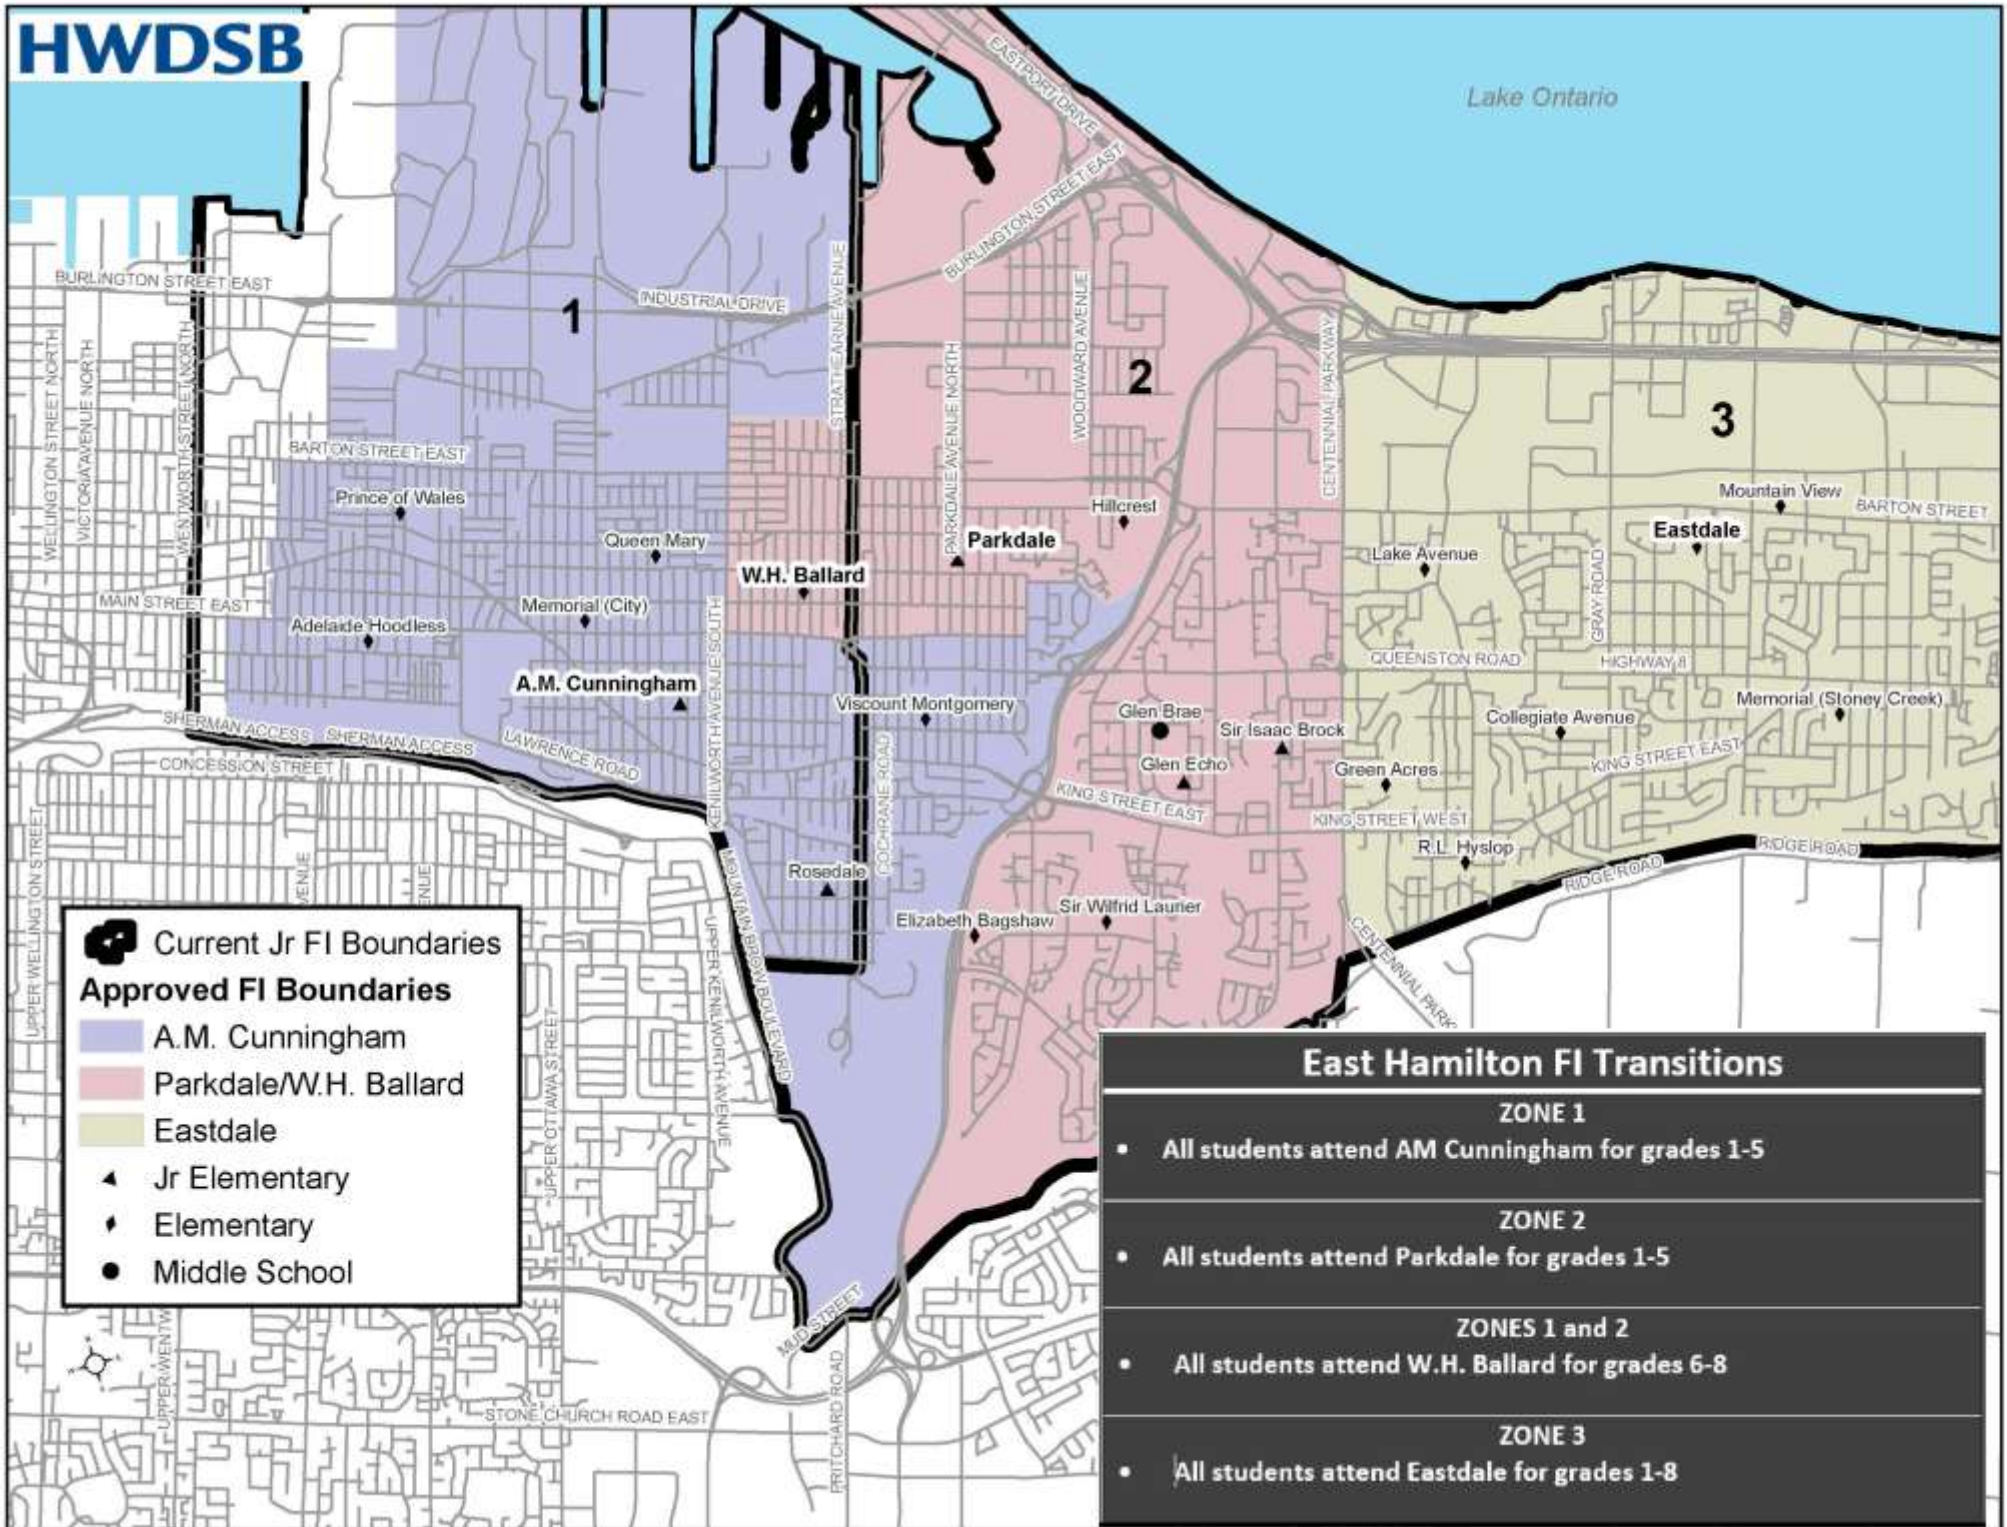

Current Jr FI Boundaries

Approved FI Boundaries

- A.M. Cunningham
- Parkdale/W.H. Ballard
- Eastdale
- Jr Elementary
- Elementary
- Middle School

East Hamilton FI Transitions

ZONE 1
All students attend AM Cunningham for grades 1-5
ZONE 2
All students attend Parkdale for grades 1-5
ZONES 1 and 2
All students attend W.H. Ballard for grades 6-8
ZONE 3
All students attend Eastdale for grades 1-8