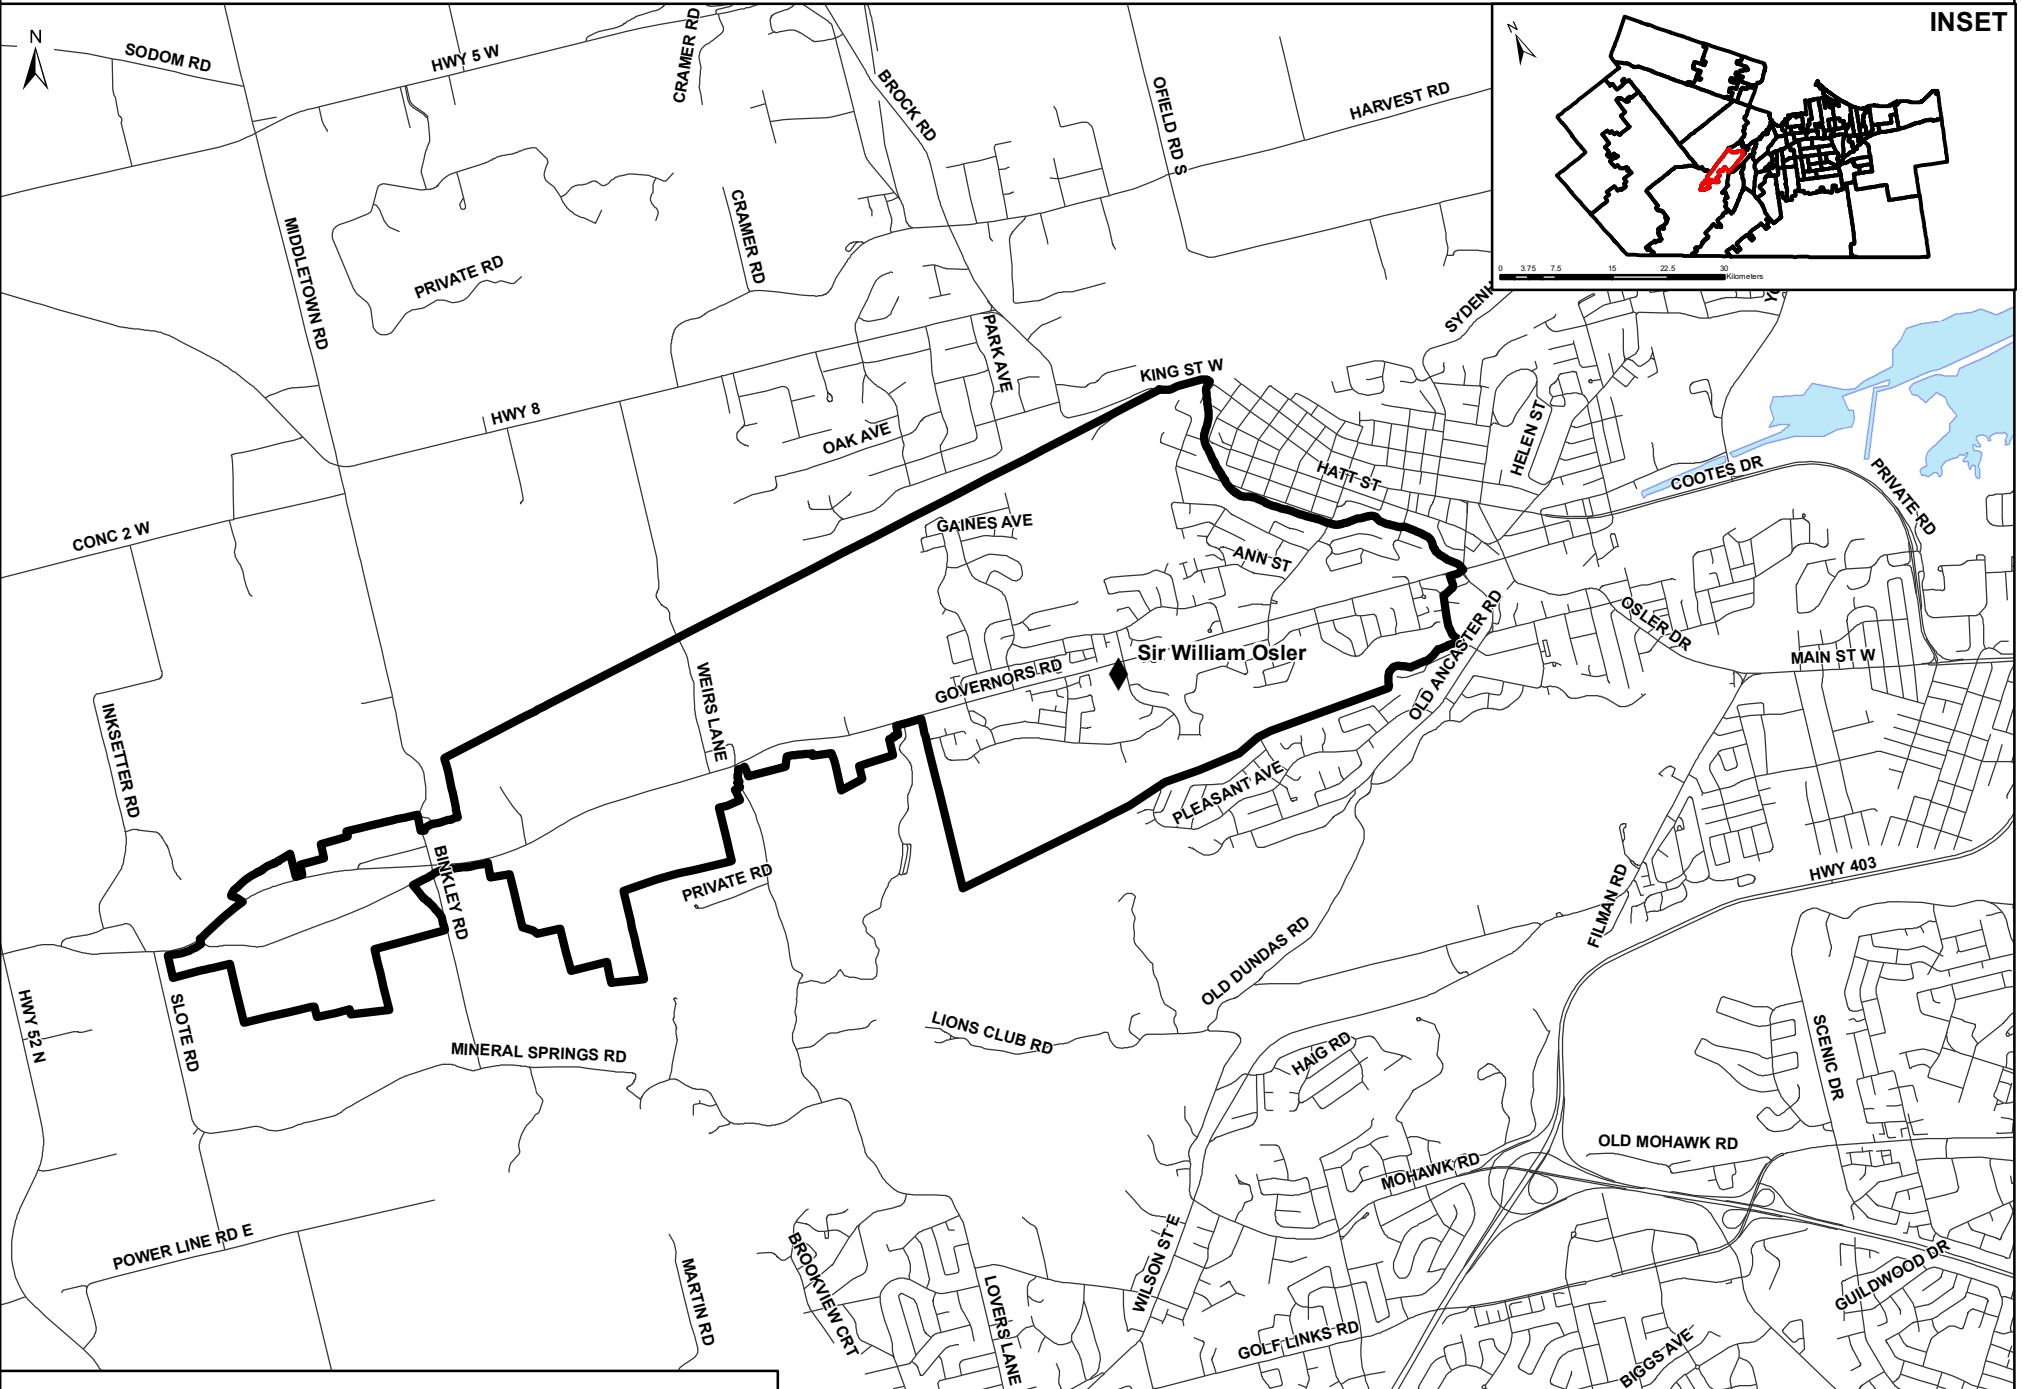

Sir William Osler Boundary

Grades JK- 8

INSET

◆ Elementary School

▭ JK- 8 Boundary