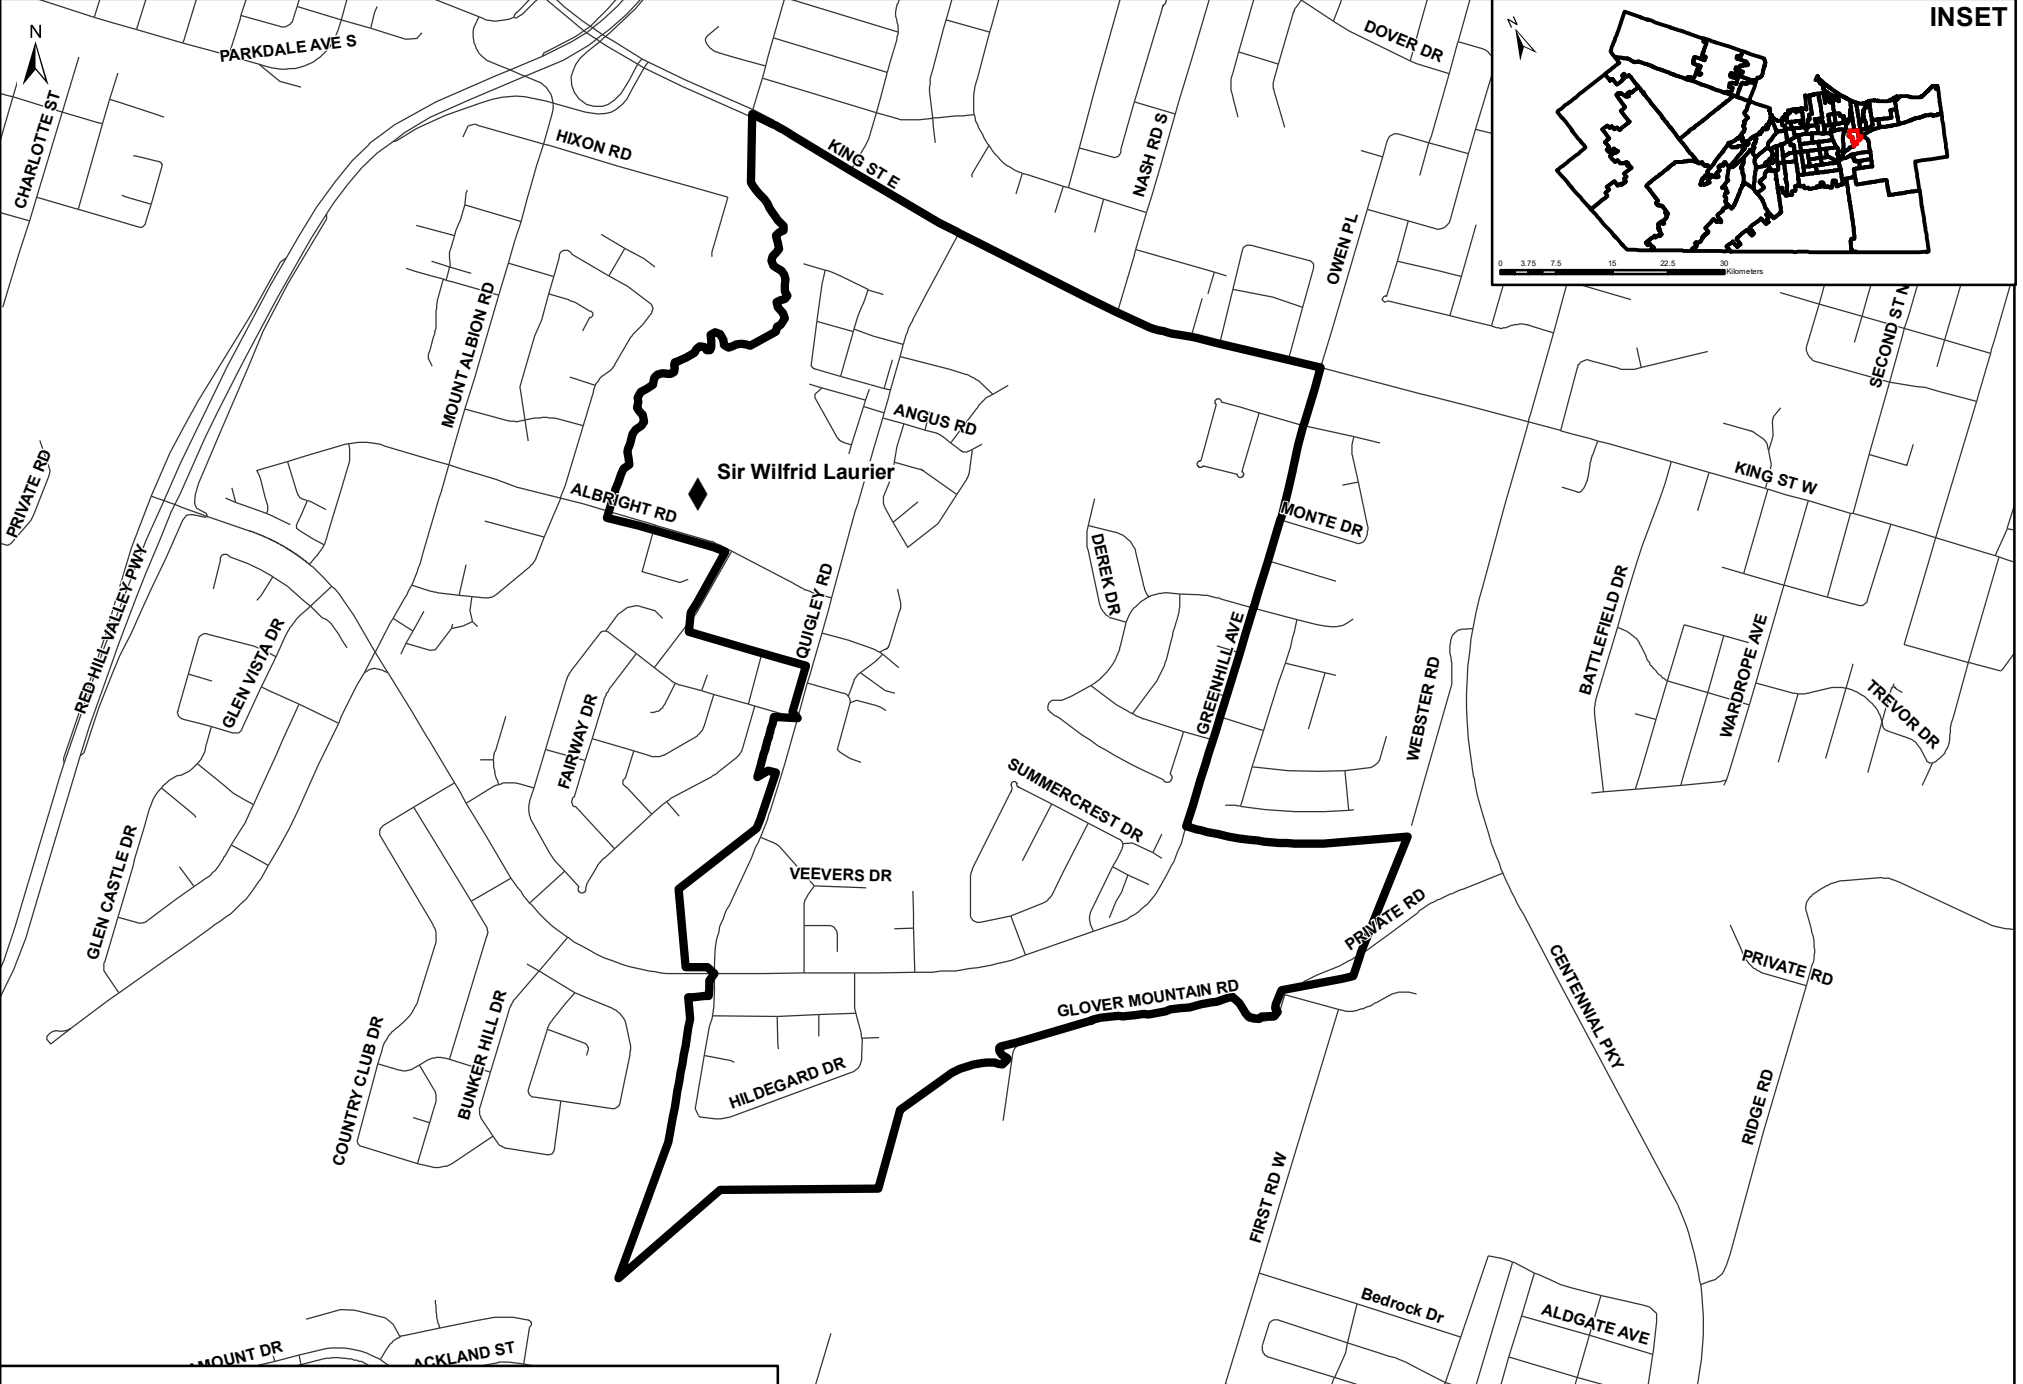

Sir Wilfrid Laurier Boundary

Grades JK- 8

INSET

◆ Elementary School

▣ JK- 8 Boundary