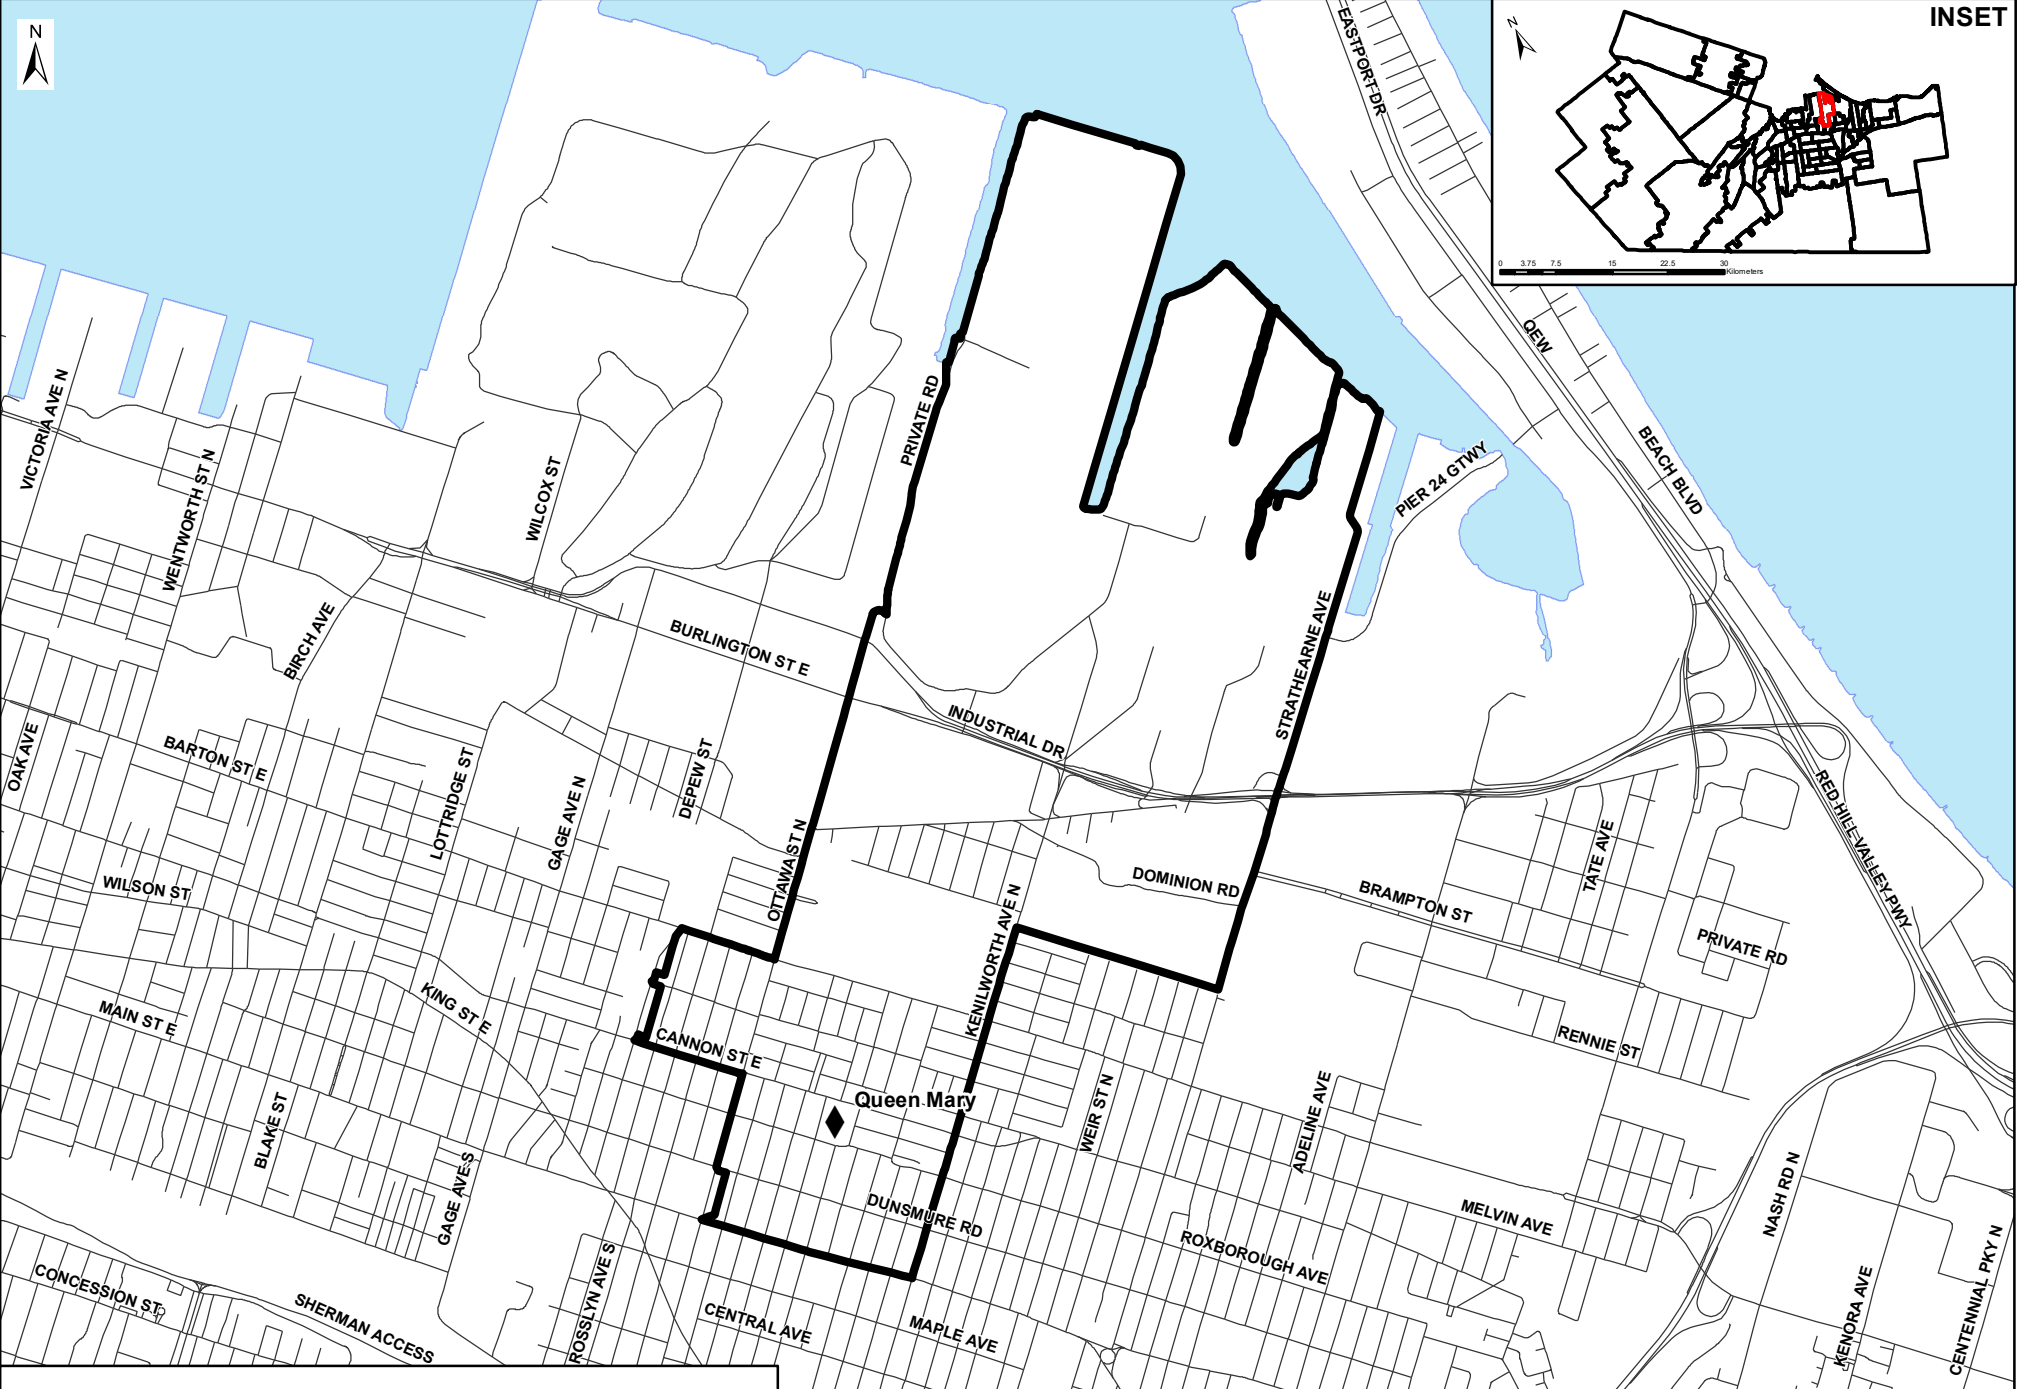

# Queen Mary Boundary

Grades JK- 8

INSET

◆ Elementary School

▭ JK- 8 Boundary

0 0.225 0.45 0.9 1.35 1.8 Kilometers