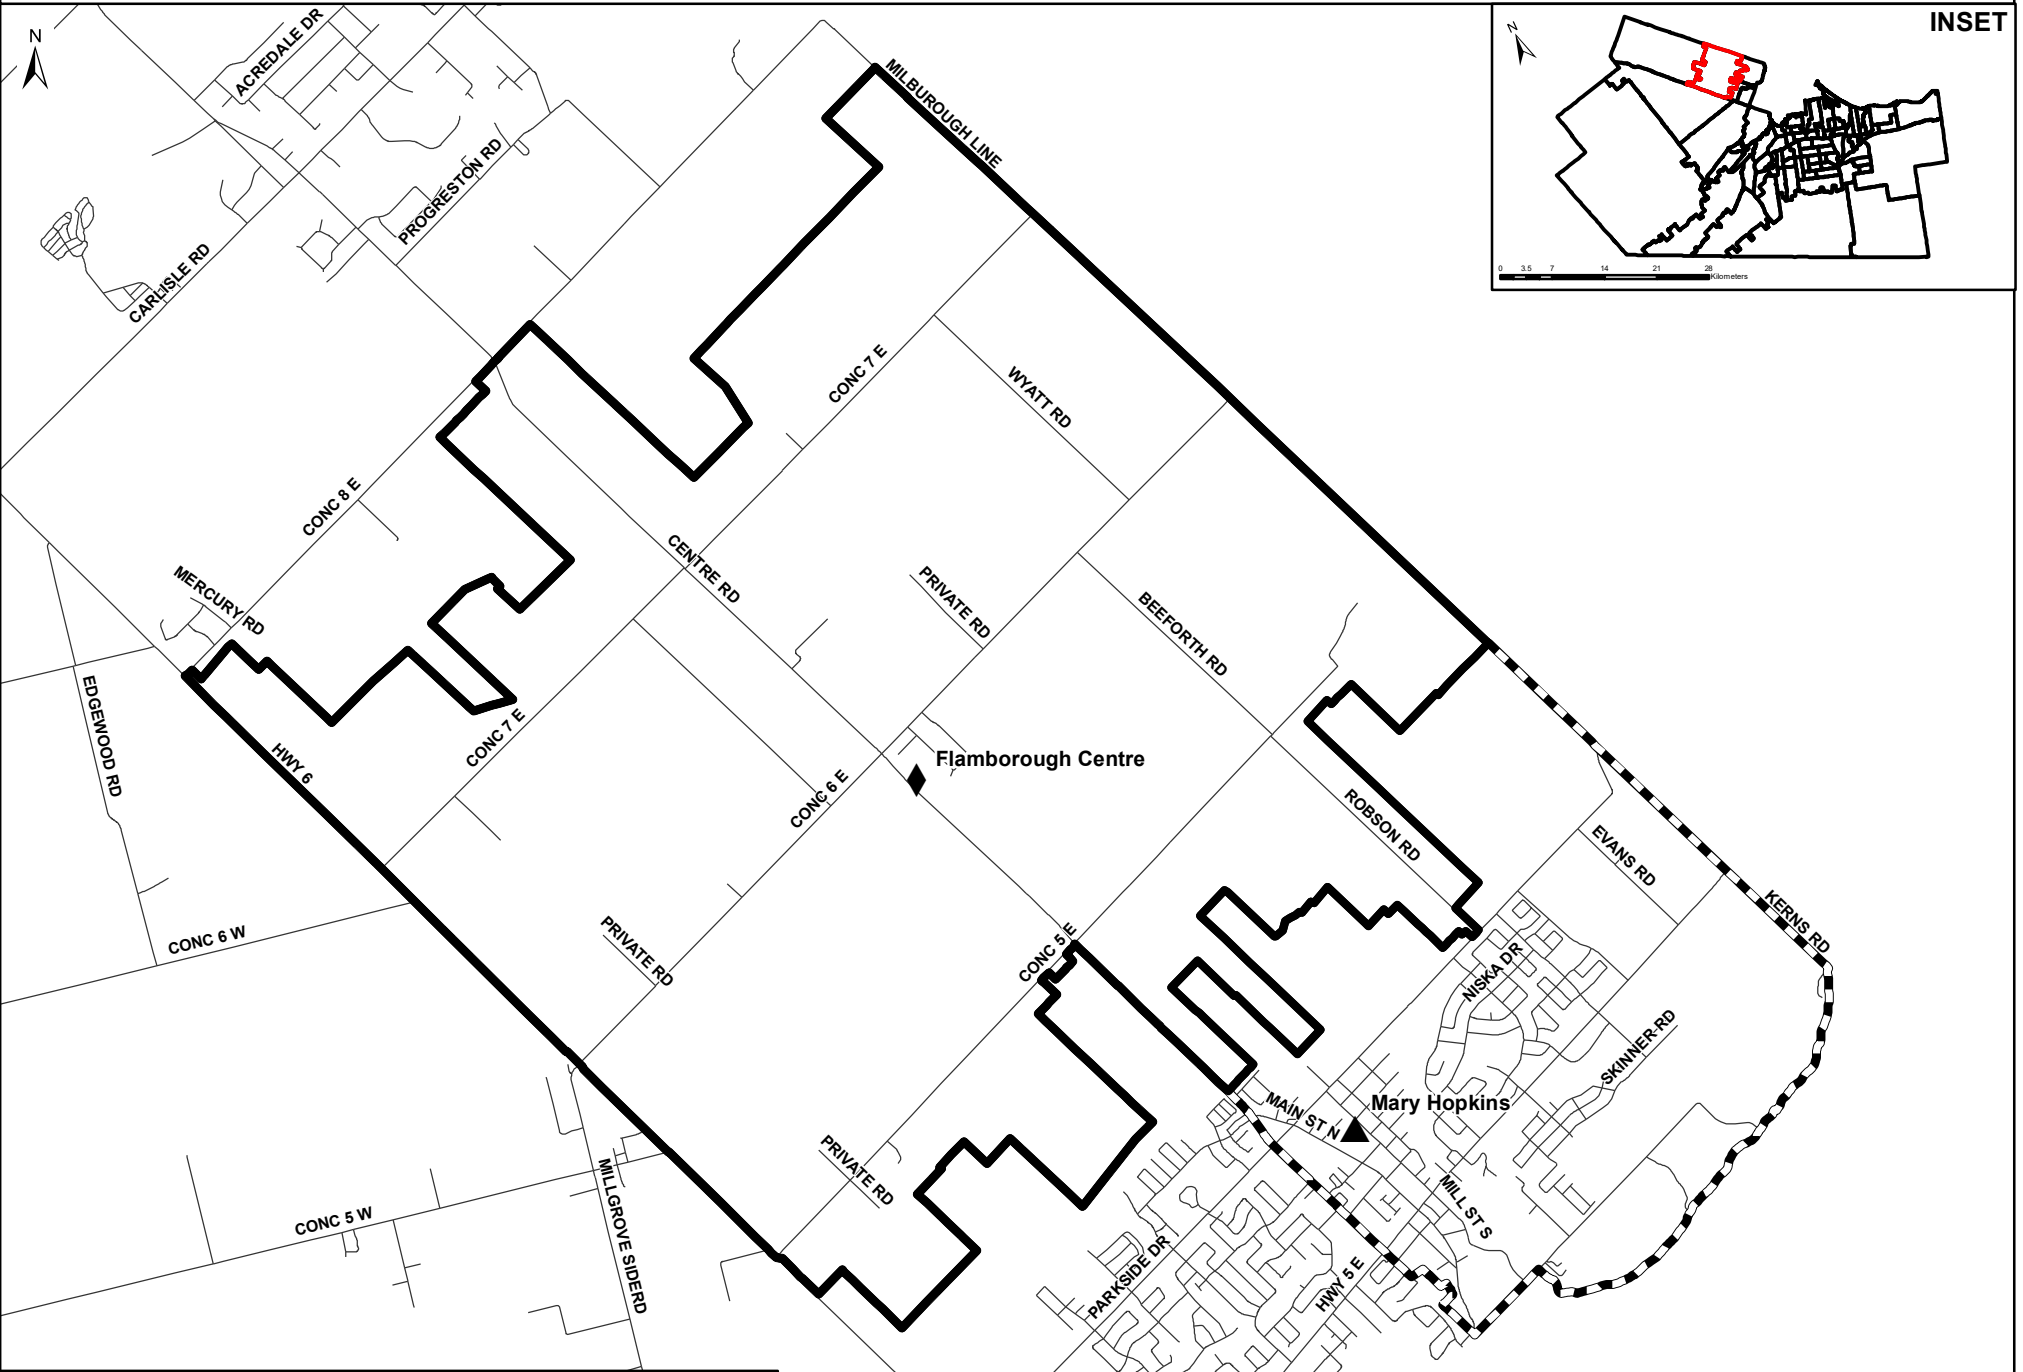

Flamborough Centre Boundary

Grades JK- 8

INSET

	Jr Elementary School		JK- 6 Boundary
	Elementary School		7- 8 Boundary