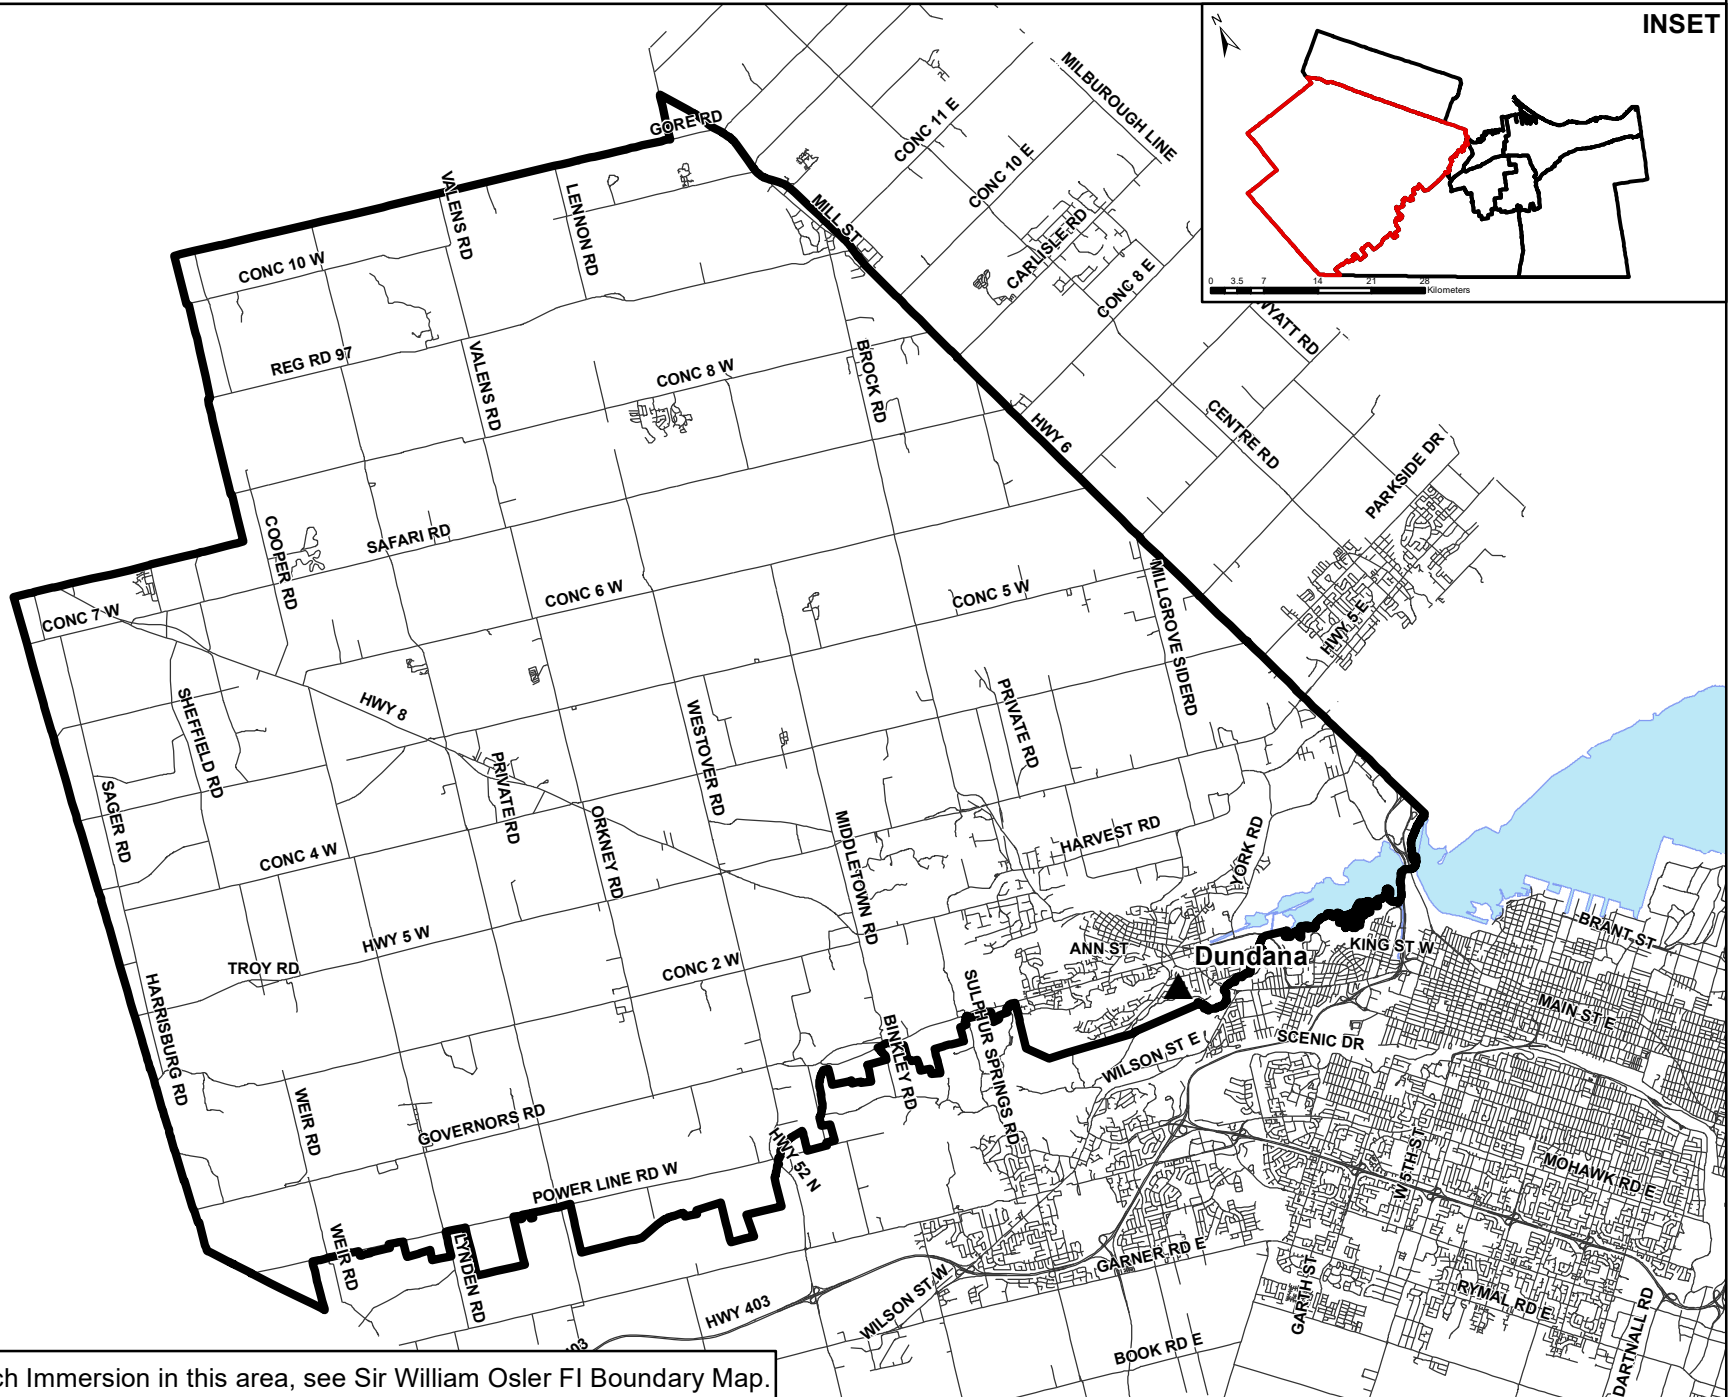

# Dundana FI Boundary

French Immersion Grades 1-5

For grades 6 to 8 French Immersion in this area, see Sir William Osler FI Boundary Map.

▲ Junior Elementary School