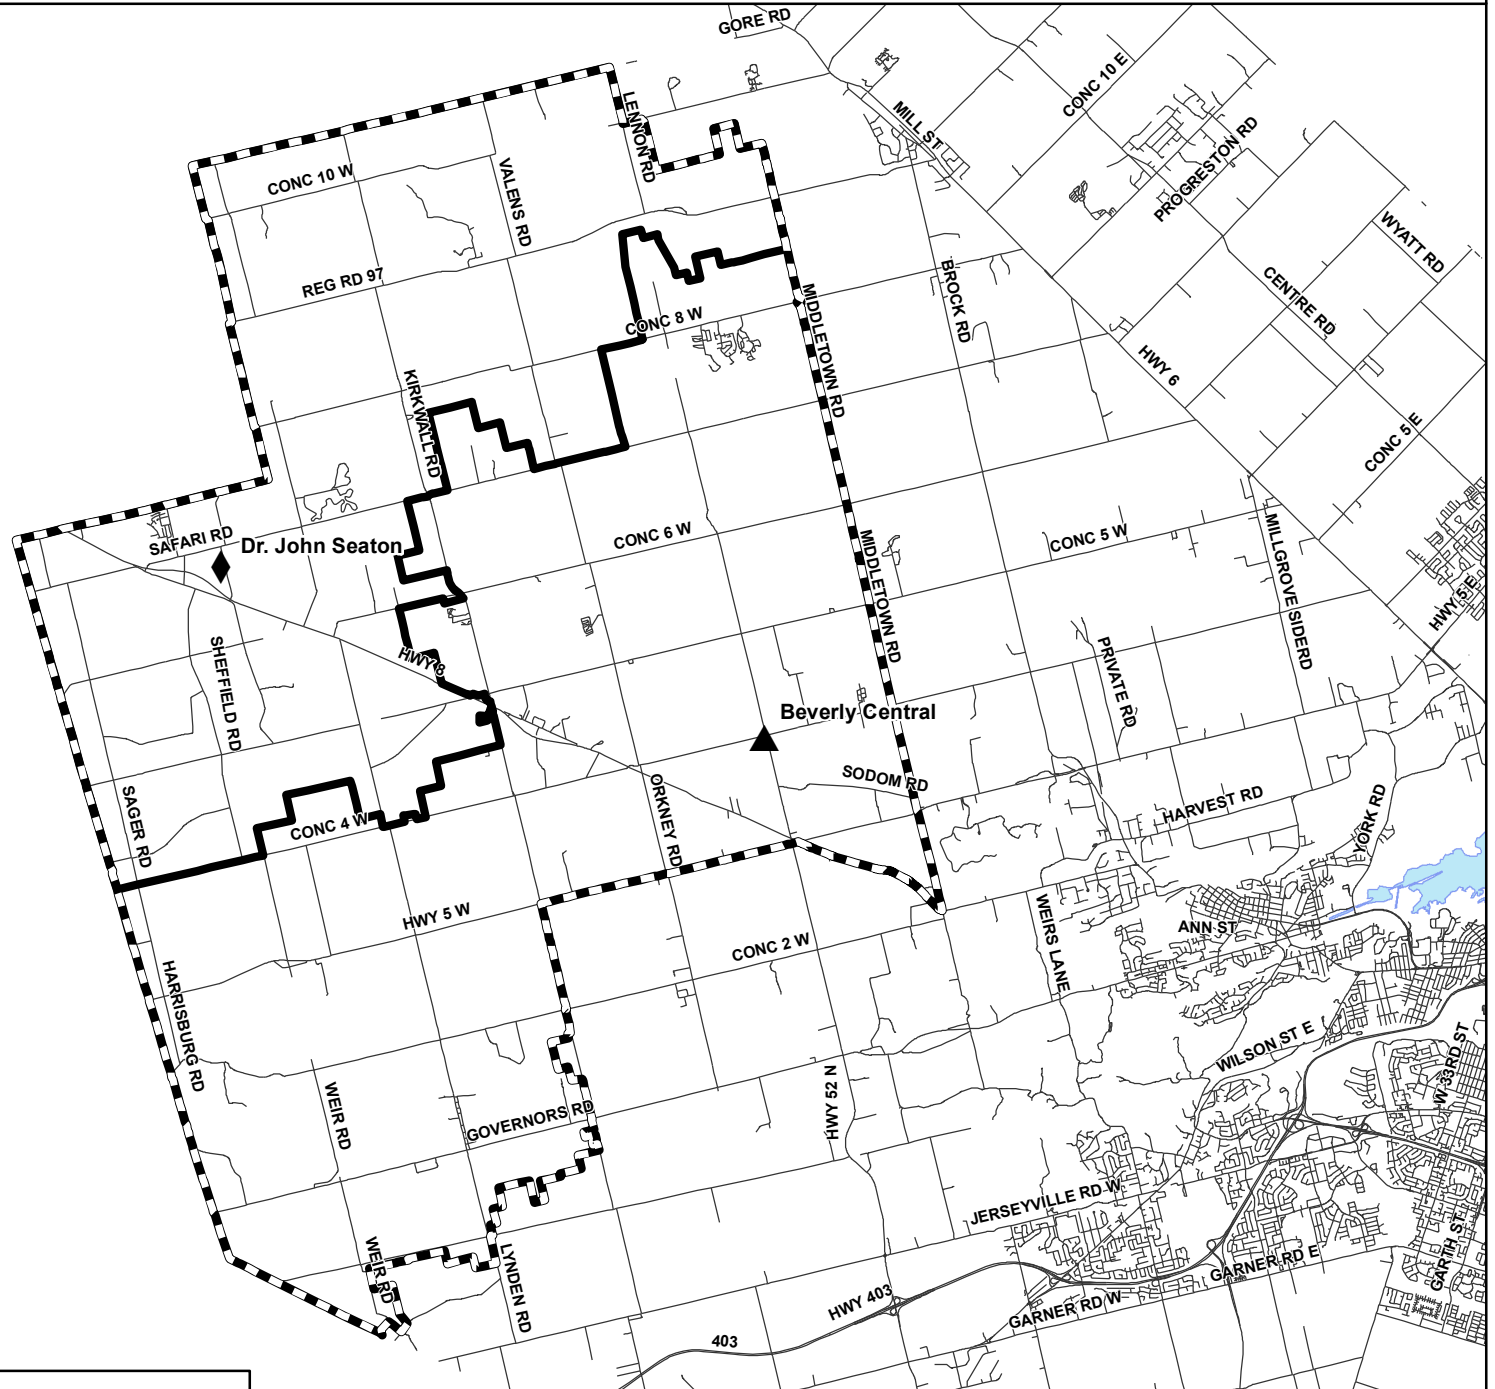

# Dr. John Seaton Boundary

Grades JK- 8

- ▲ Jr Elementary School
- ◆ Elementary School
- ▬ JK- 6 Boundary
- ▬ 7- 8 Boundary