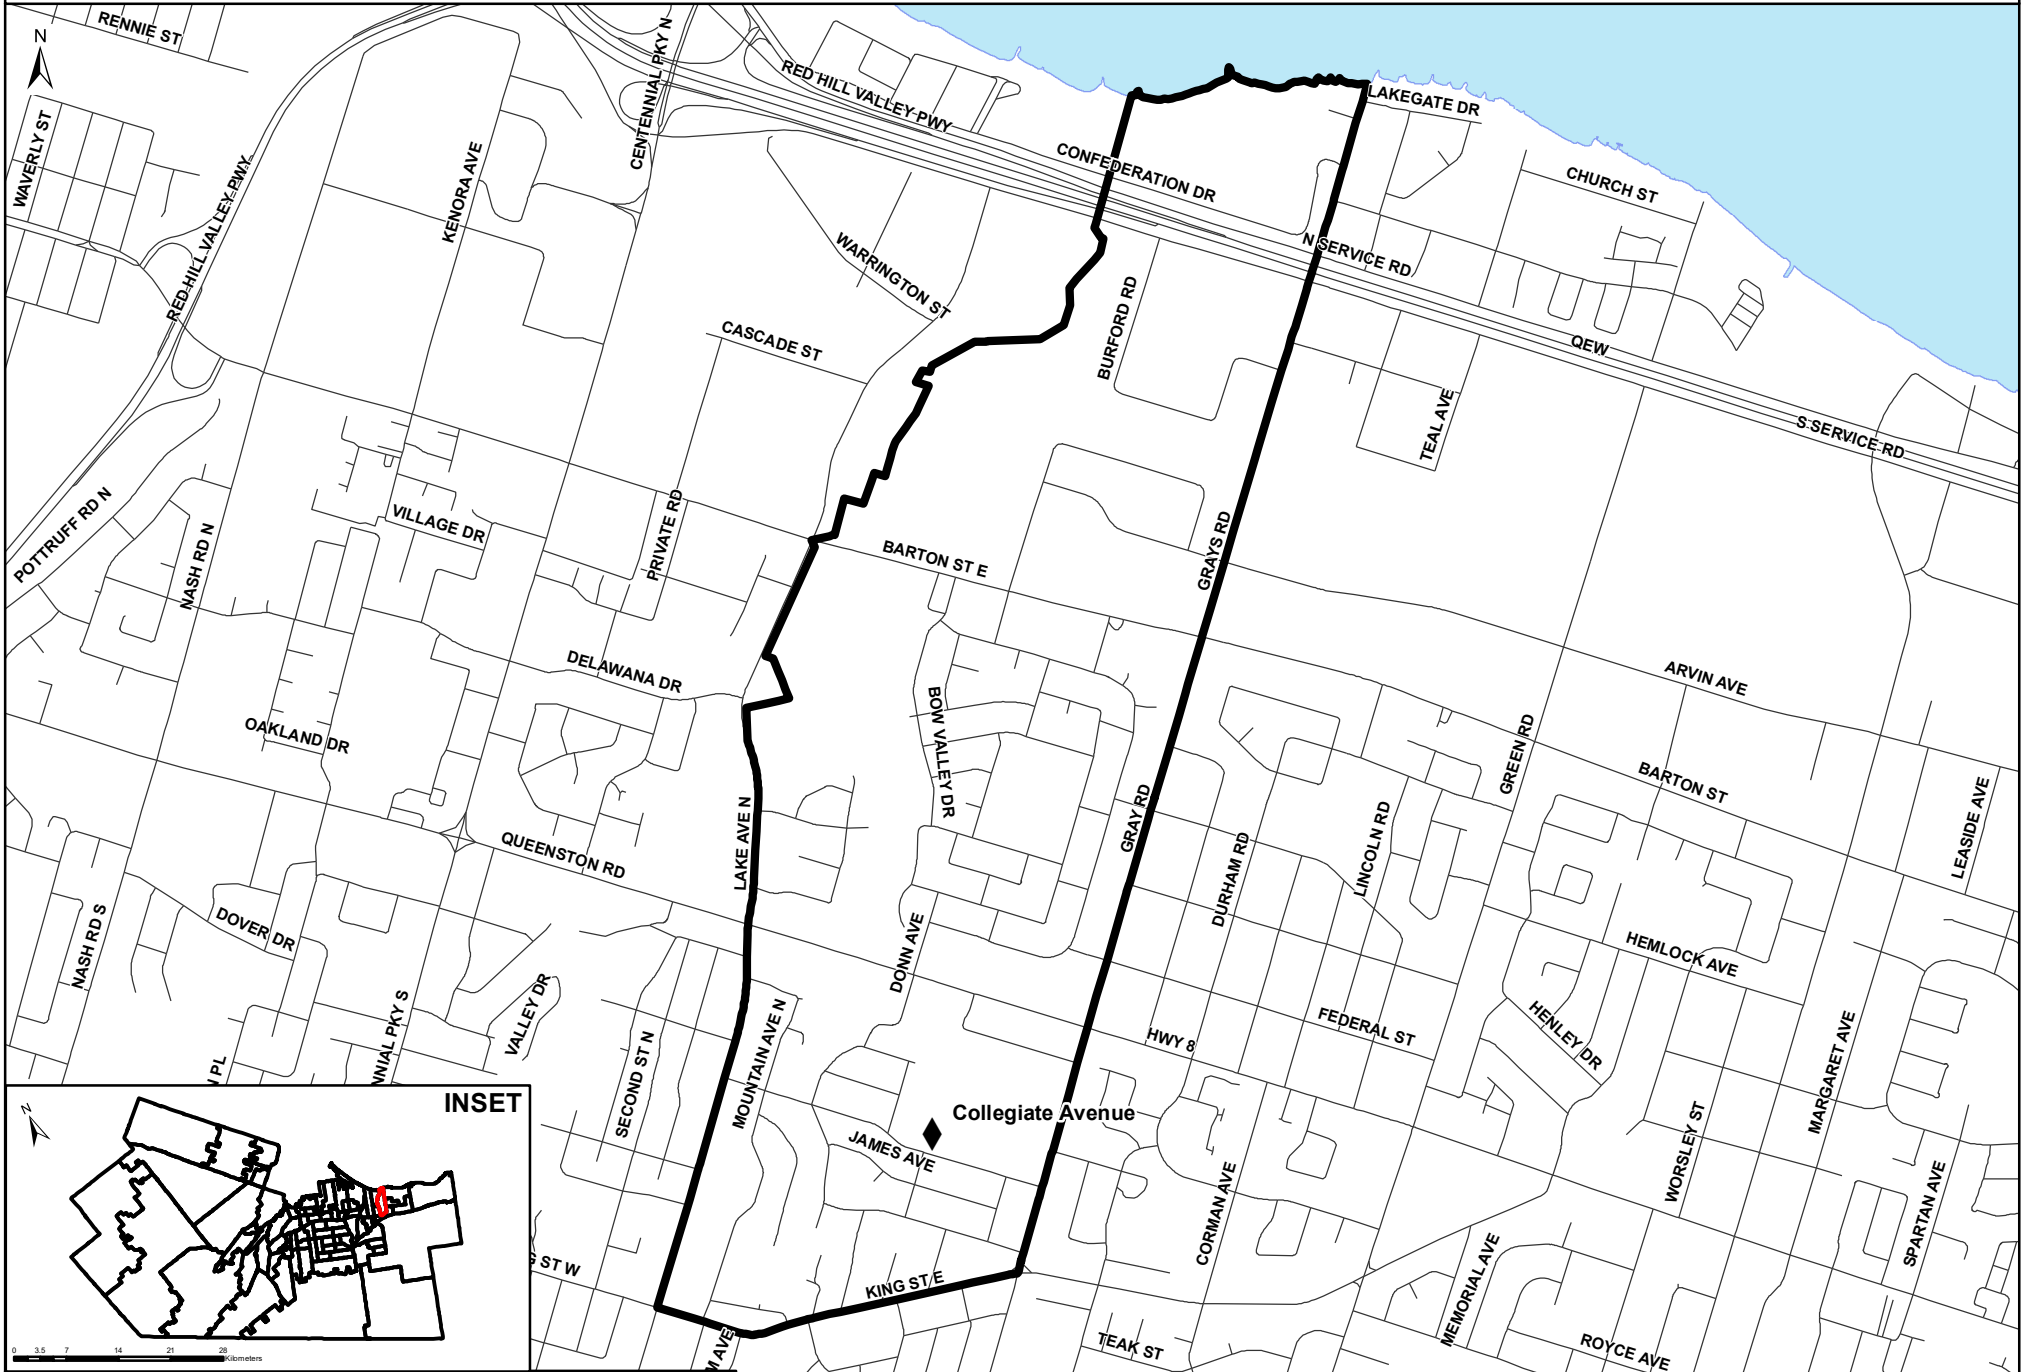

Collegiate Avenue Boundary

Grades JK-8

◆ Elementary School □ Elementary Boundary

0 0.175 0.35 0.7 1.05 1.4 Kilometers