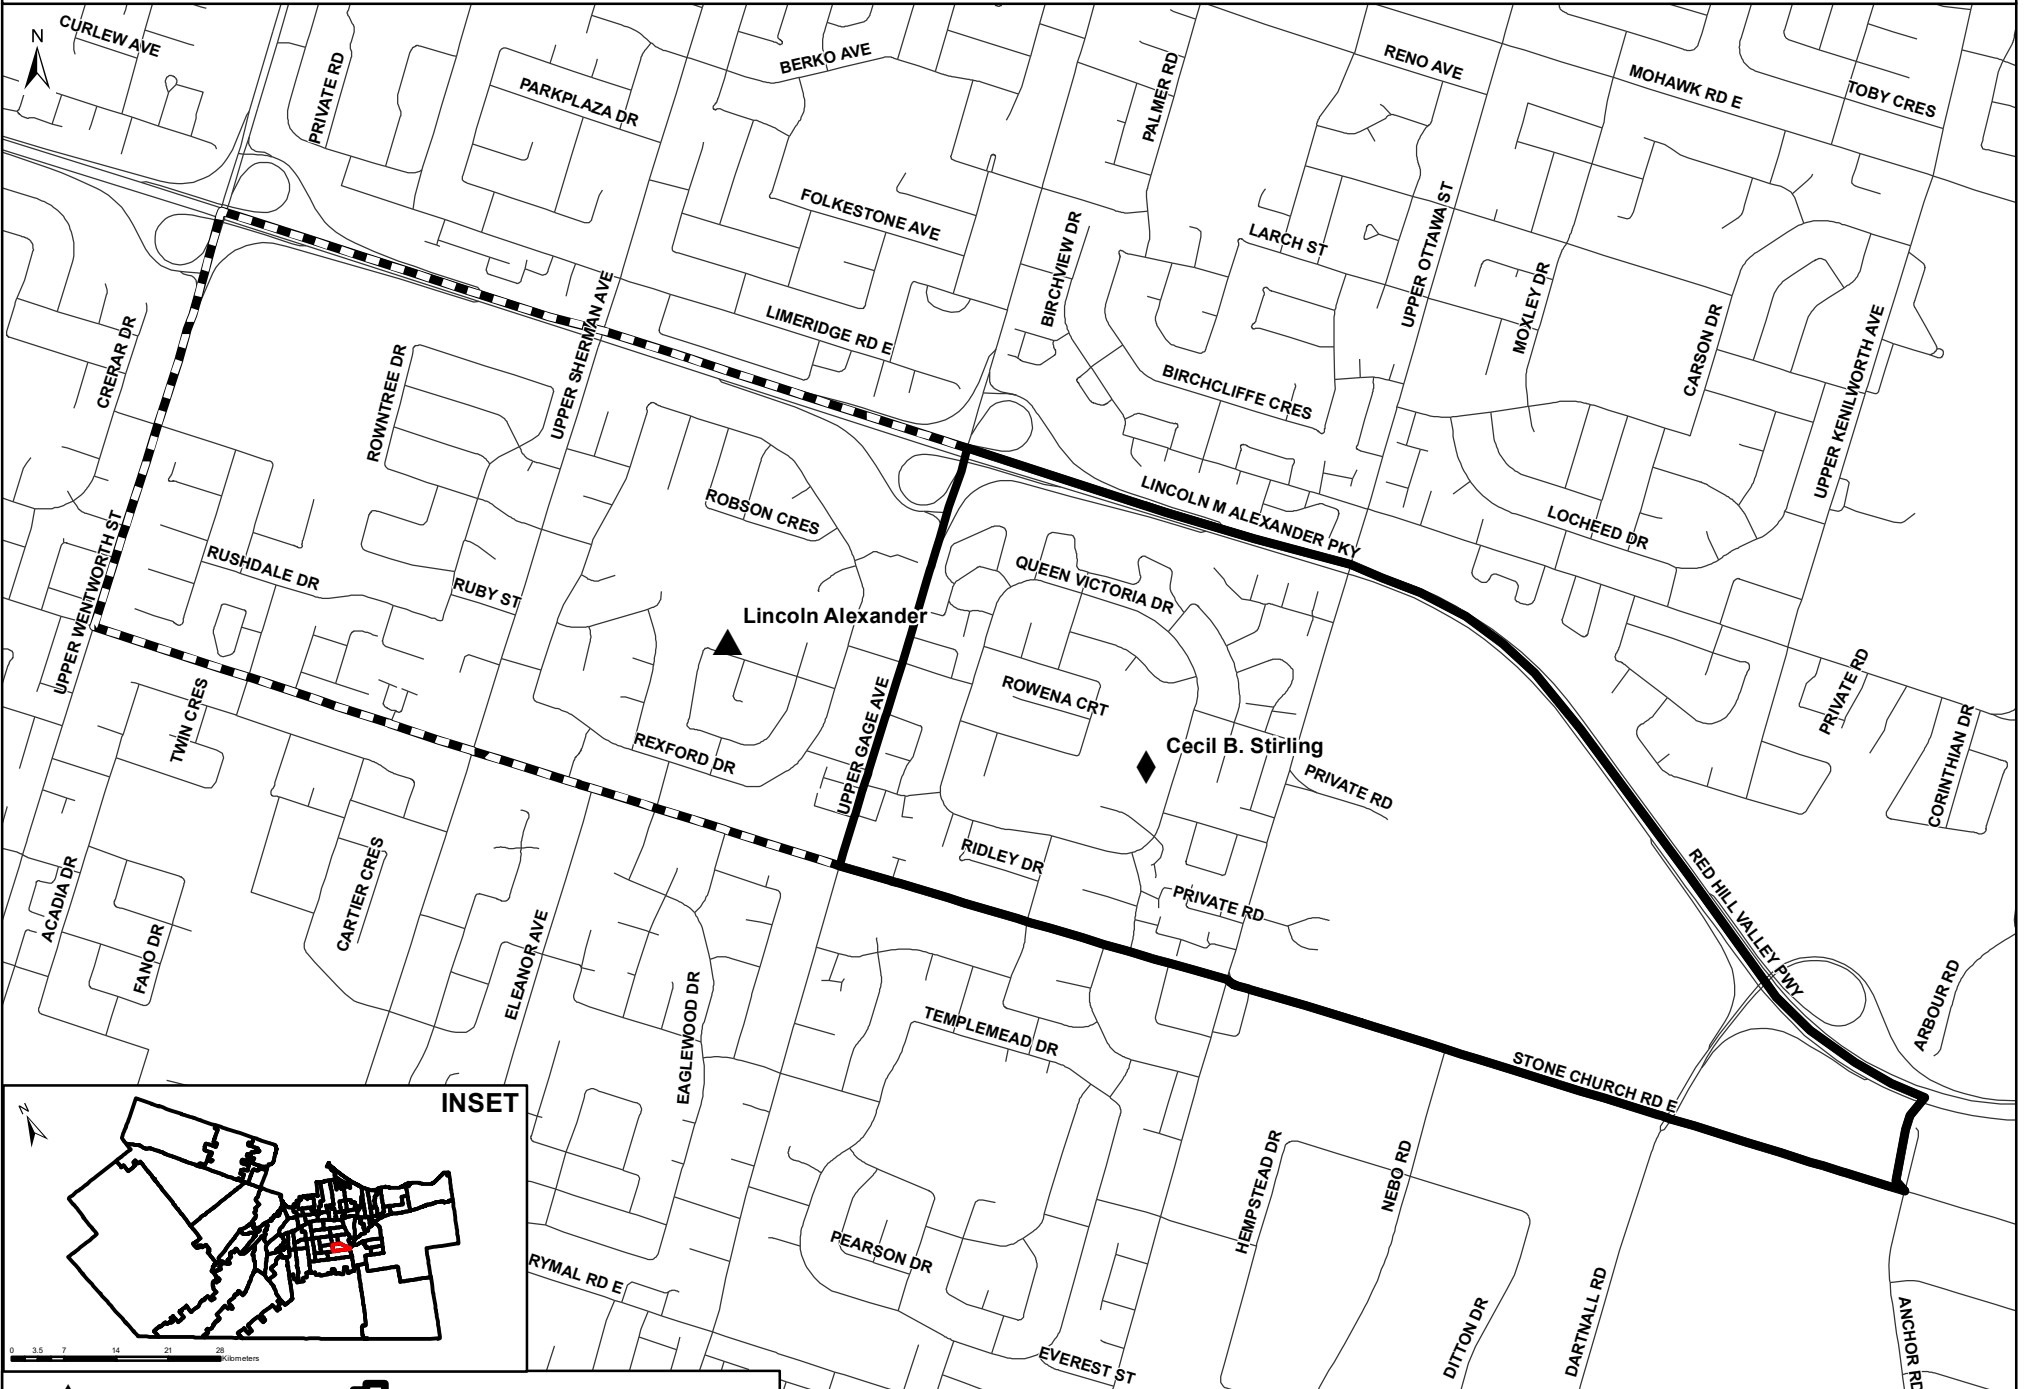

# Cecil B. Stirling Boundary

Grades JK- 8

Jr Elementary School	JK- 6 Boundary
Elementary School	7- 8 Boundary