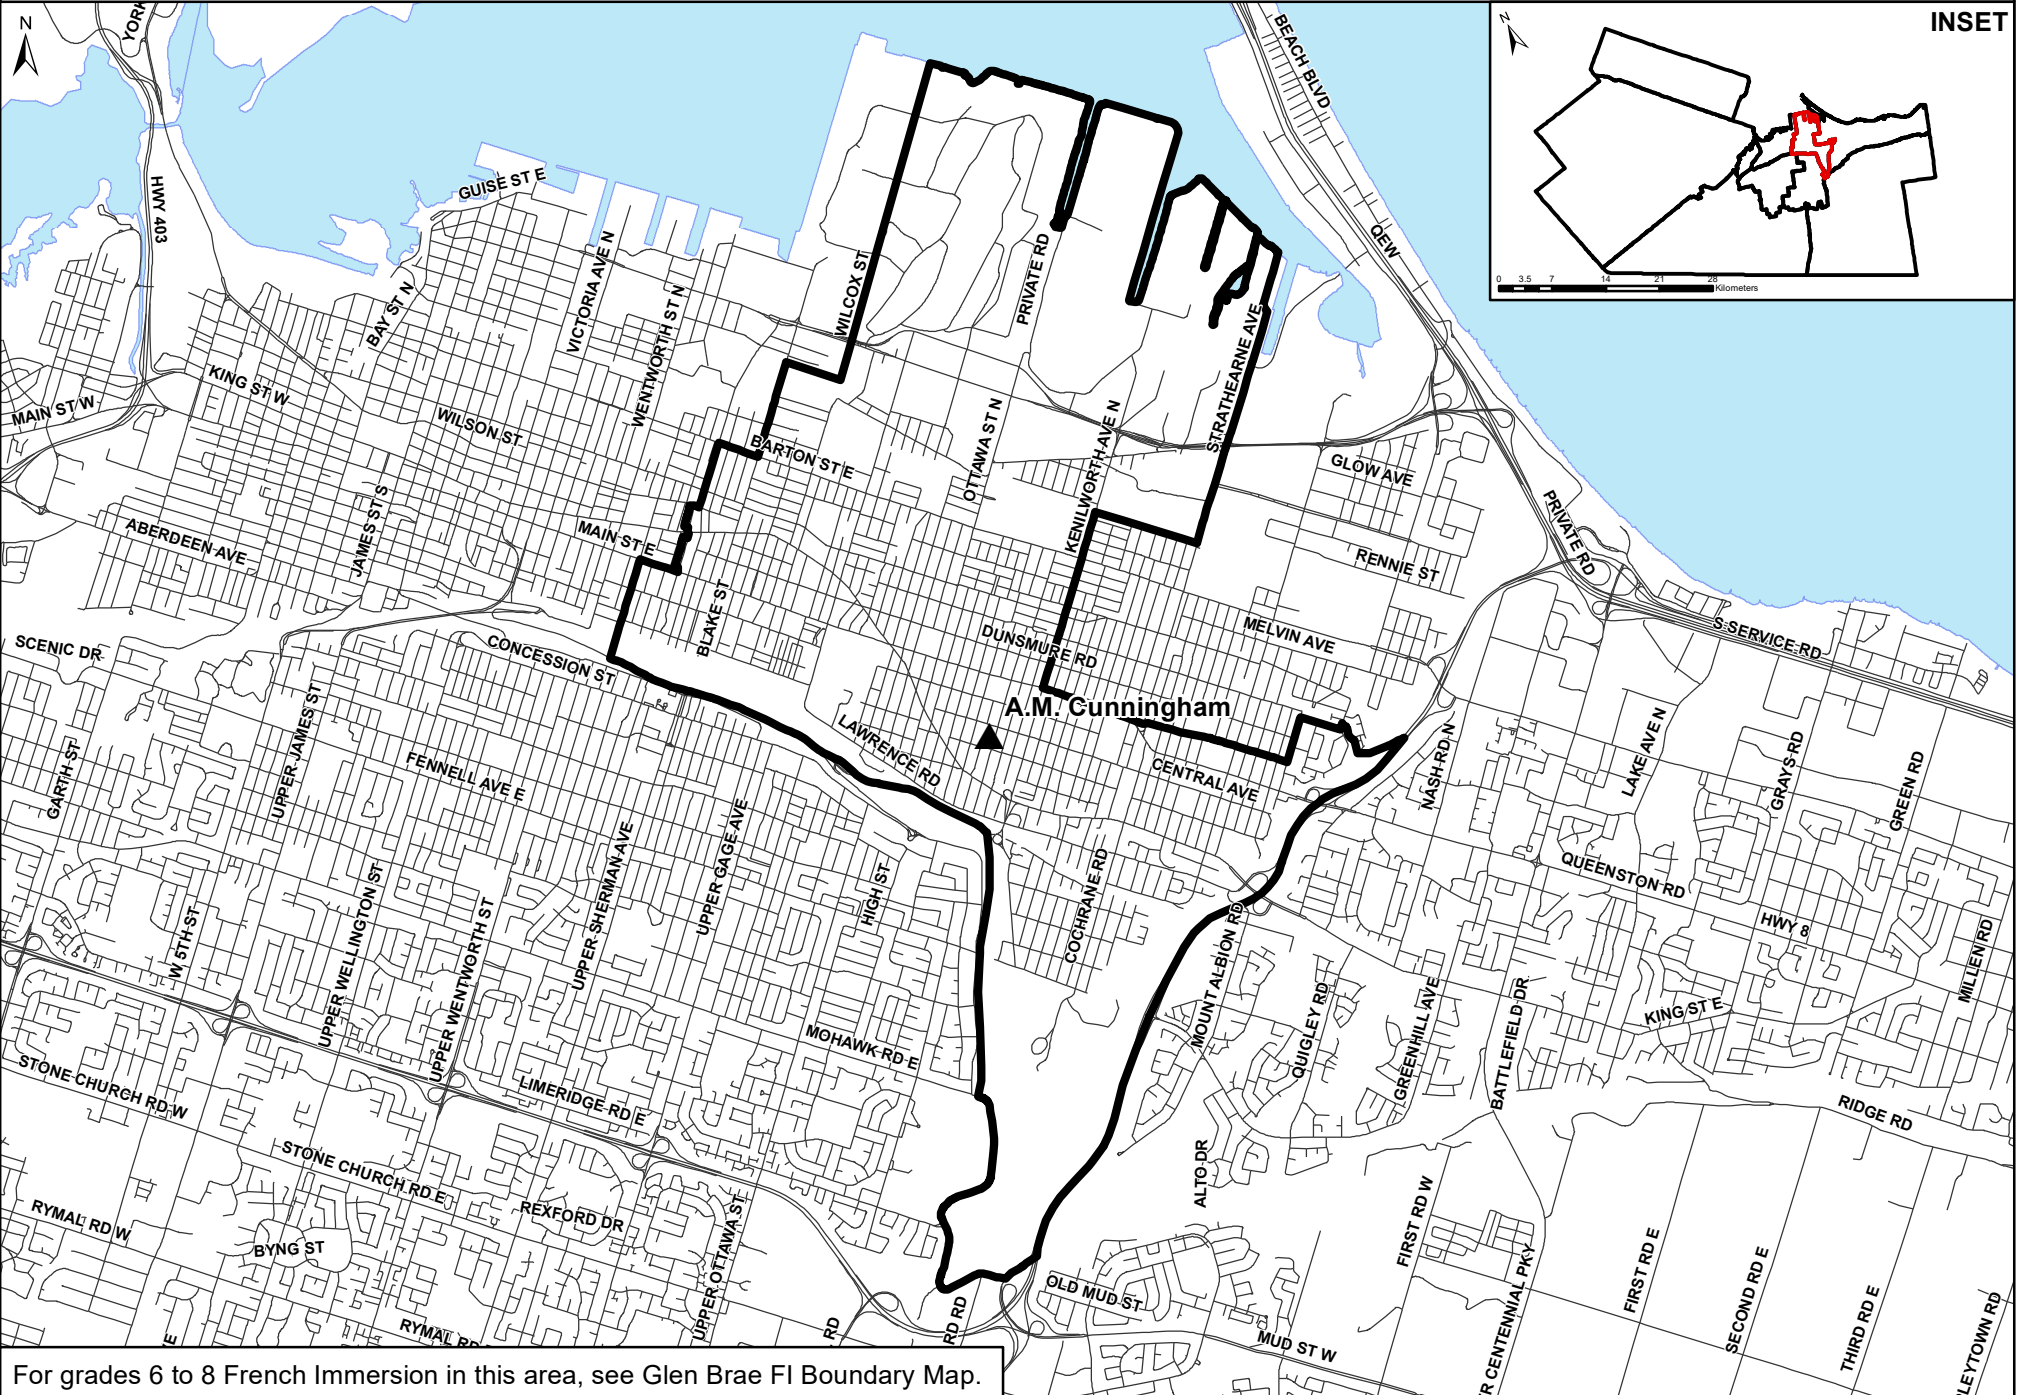

A.M. Cunningham FI Boundary

French Immersion Grades 1 to 5

INSET

For grades 6 to 8 French Immersion in this area, see Glen Brae FI Boundary Map.

▲ Junior Elementary School